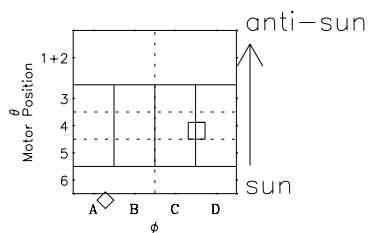

Galileo EPD Real-Time Omni 98237

Software Version: RTLINE_OMNI V 1.20
Data Production: 06-03-00
Plot Production: Sun Sep 16 12:18:23 2001

- ◇ = Jupiter look direction
- = Corotation look direction