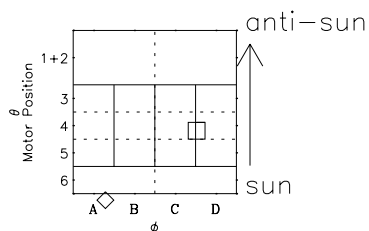

Galileo EPD Real-Time Omni 98237

Software Version: RTLINE_OMNI V 1.20
Data Production: 06-03-00
Plot Production: Sun Sep 16 12:18:22 2001

- ◇ = Jupiter look direction
- = Corotation look direction