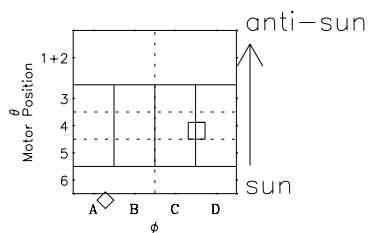

# Galileo EPD Real-Time Omni 98237

Software Version: RTLINE\_OMNI V 1.20  
Data Production: 06-03-00  
Plot Production: Sun Sep 16 12:18:22 2001

- ◇ = Jupiter look direction
- = Corotation look direction