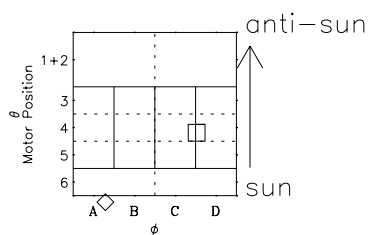

# Galileo EPD Real-Time Omni 98237

Software Version: RTLINE\_OMNI V 1.20  
Data Production: 06-03-00  
Plot Production: Sun Sep 16 12:18:21 2001

- ◇ = Jupiter look direction
- = Corotation look direction