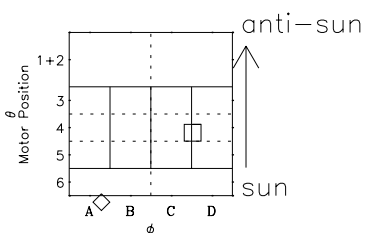

# Galileo EPD Real-Time Six-Sector 98237

Software Version: RTLINE\_R6 V 1.20  
Data Production: 06-03-00  
Plot Production: Sun Sep 16 12:18:30 2001

◇ = Jupiter look direction  
□ = Corotation look direction