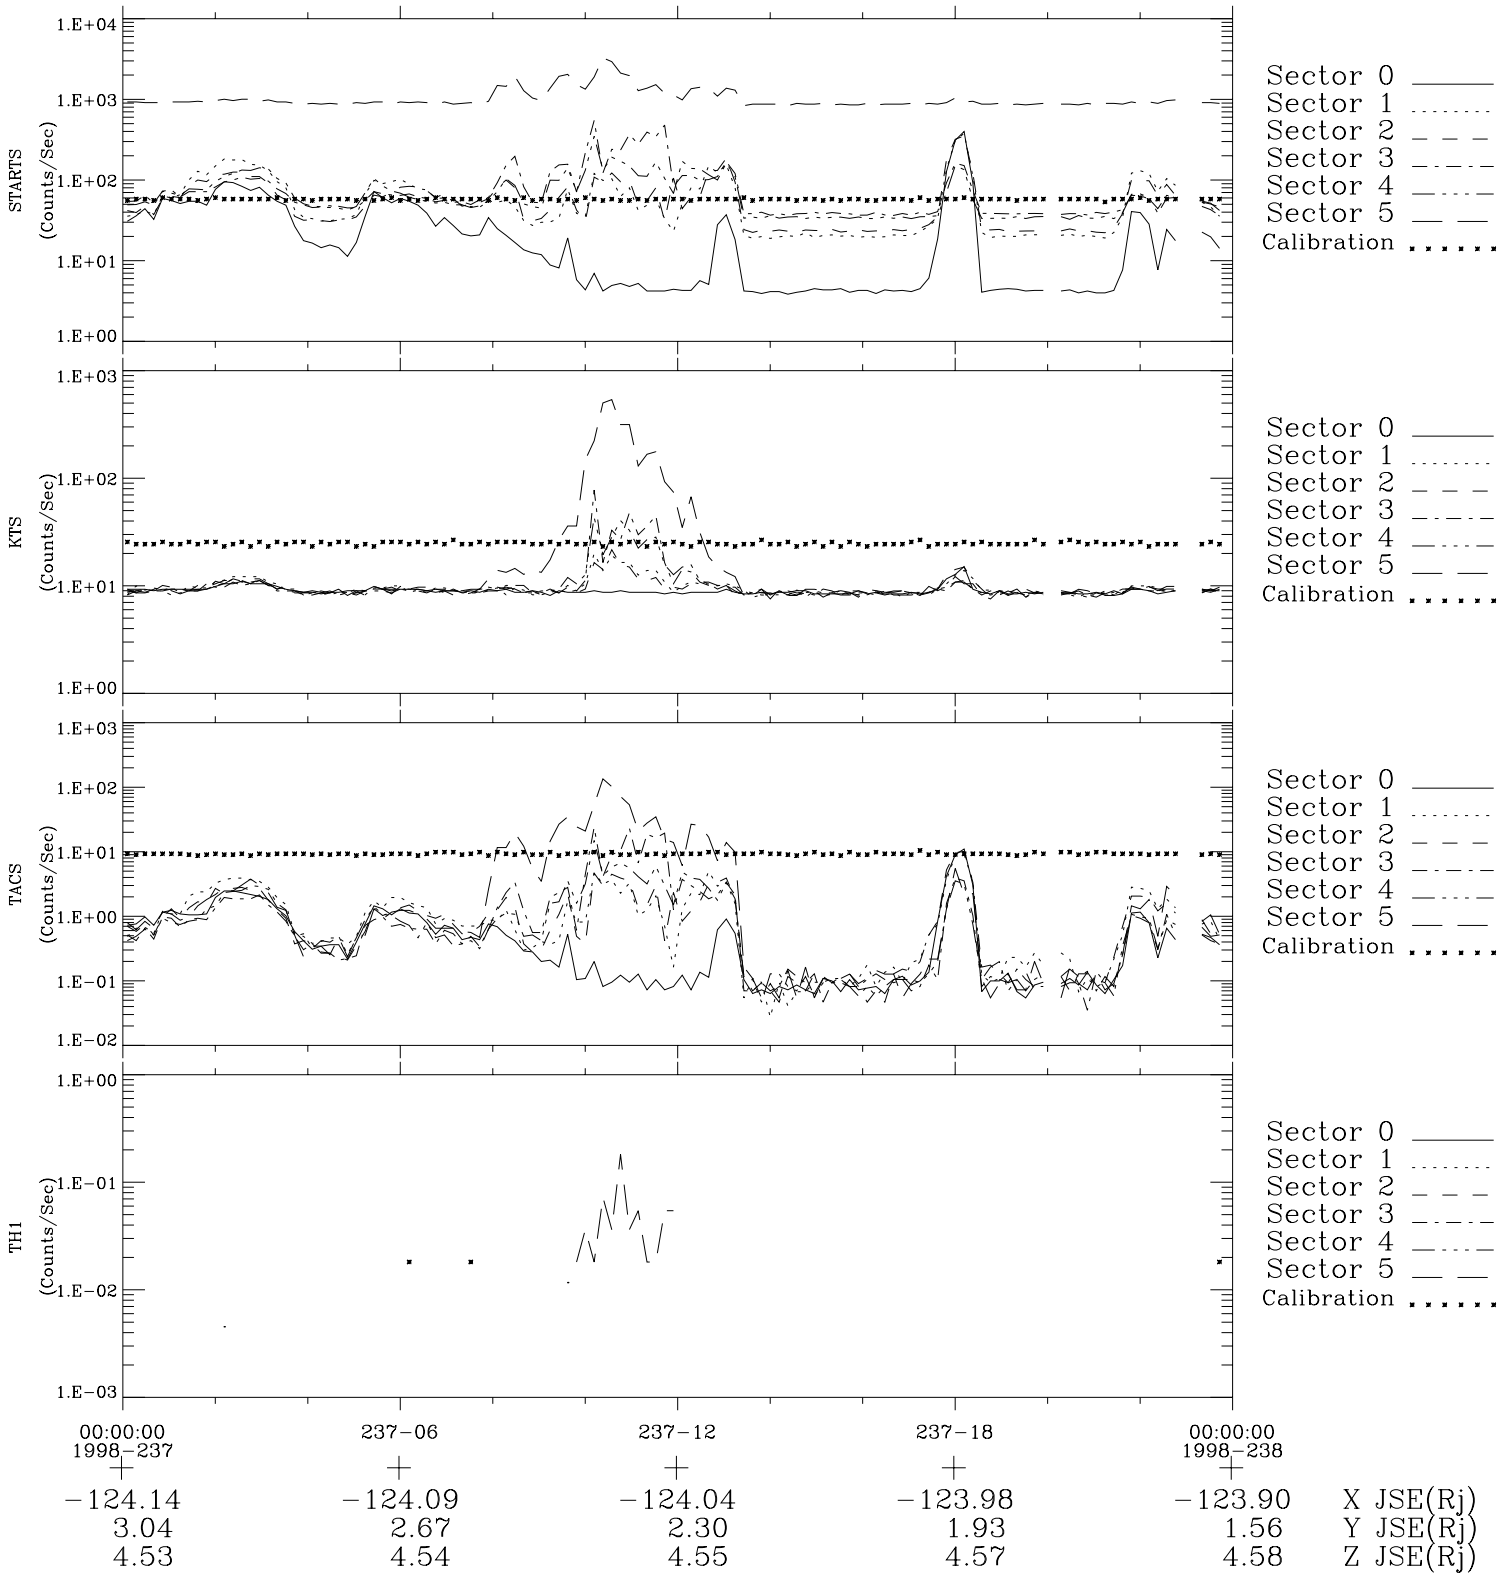

# Galileo EPD Real-Time Six-Sector 98237

Software Version: RTLINE\_R6 V 1.20  
Data Production: 06-03-00  
Plot Production: Sun Sep 16 12:18:30 2001

◇ = Jupiter look direction  
□ = Corotation look direction