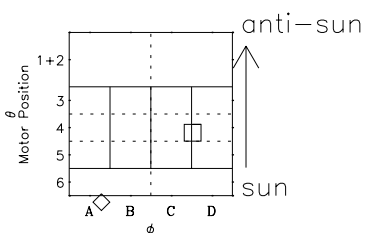

Galileo EPD Real-Time Six-Sector 98237

Software Version: RTLINE_R6 V 1.20
Data Production: 06-03-00
Plot Production: Sun Sep 16 12:18:28 2001

◇ = Jupiter look direction
□ = Corotation look direction