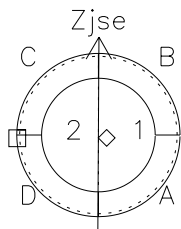

Galileo EPD Real-Time Six-Sector 98237

Software Version: RTLINE_R6 V 1.20
Data Production: 06-03-00
Plot Production: Sun Sep 16 12:18:28 2001

◇ = Jupiter look direction
□ = Corotation look direction