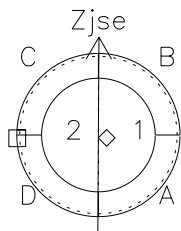

Galileo EPD Real-Time Six-Sector 98237

Software Version: RTLINE_R6 V 1.20
Data Production: 06-03-00
Plot Production: Sun Sep 16 12:18:28 2001

\diamond = Jupiter look direction
 \square = Corotation look direction