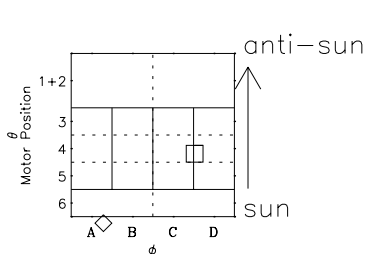

Galileo EPD Real-Time Six-Sector 98237

Software Version: RTLINE_R6 V 1.20
Data Production: 06-03-00
Plot Production: Sun Sep 16 12:18:28 2001

\diamond = Jupiter look direction
 \square = Corotation look direction