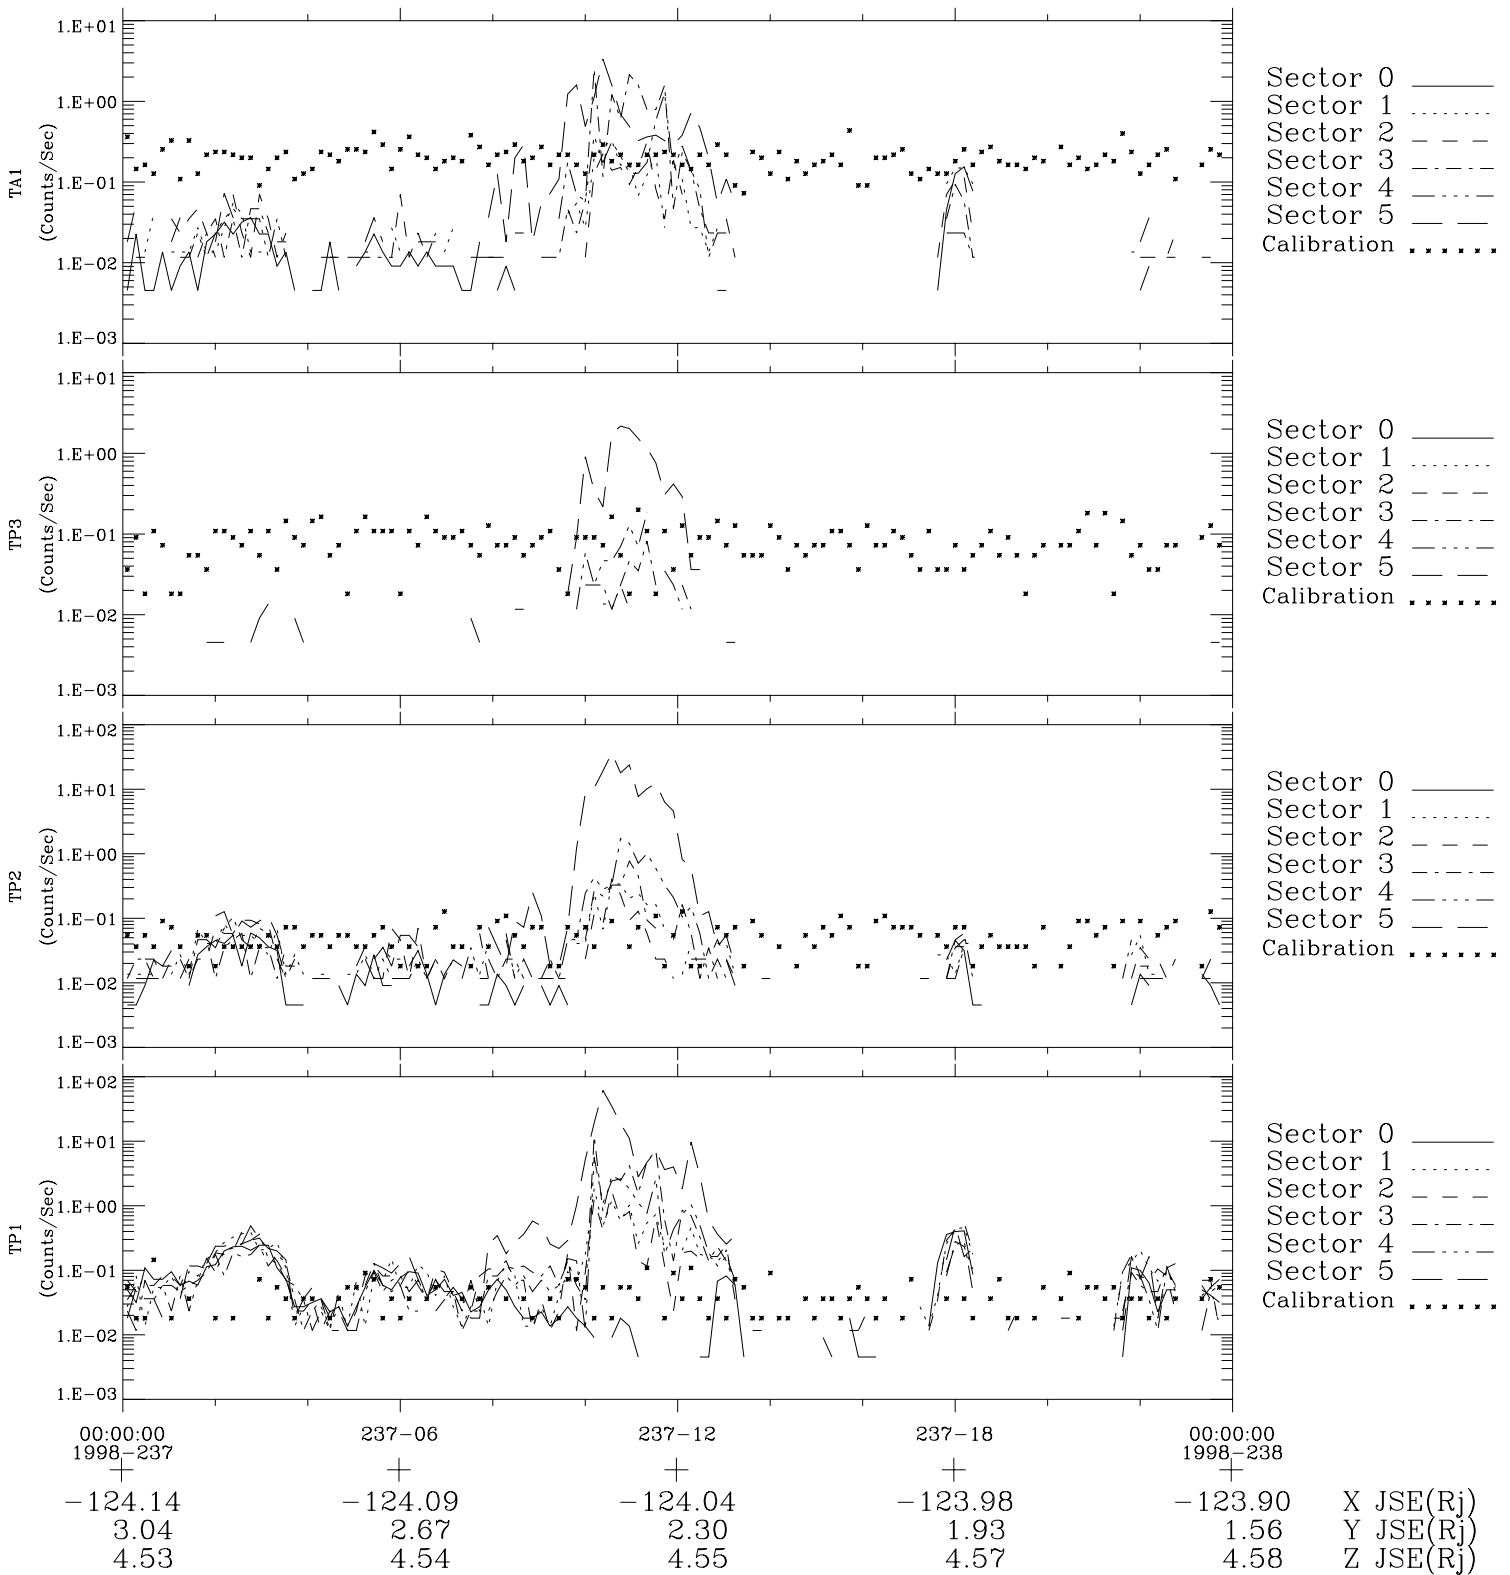

Galileo EPD Real-Time Six-Sector 98237

Software Version: RTLINE_R6 V 1.20
Data Production: 06-03-00
Plot Production: Sun Sep 16 12:18:28 2001

\diamond = Jupiter look direction
 \square = Corotation look direction