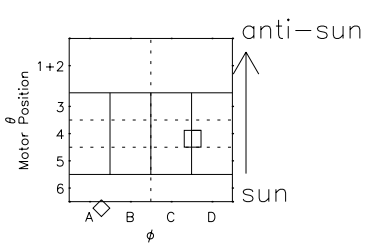

Galileo EPD Real Elevation Anisotropies 98237

Software Version: RTELEV_NORM V 1.20
 Data Production: 06-03-00
 Plot Production: Sun Sep 16 12:17:45 2001
 Color File: wondr3
 Geofactor File: 1.1

00:00:00 1998-237	237-06	237-12	237-18	00:00:00 1998-238	
+	+	+	+	+	
-124.14	-124.09	-124.04	-123.98	-123.90	X JSE(R _j)
3.04	2.67	2.30	1.93	1.56	Y JSE(R _j)
4.53	4.54	4.55	4.57	4.58	Z JSE(R _j)

- ◇ = Jupiter look direction
- = Corotation look direction