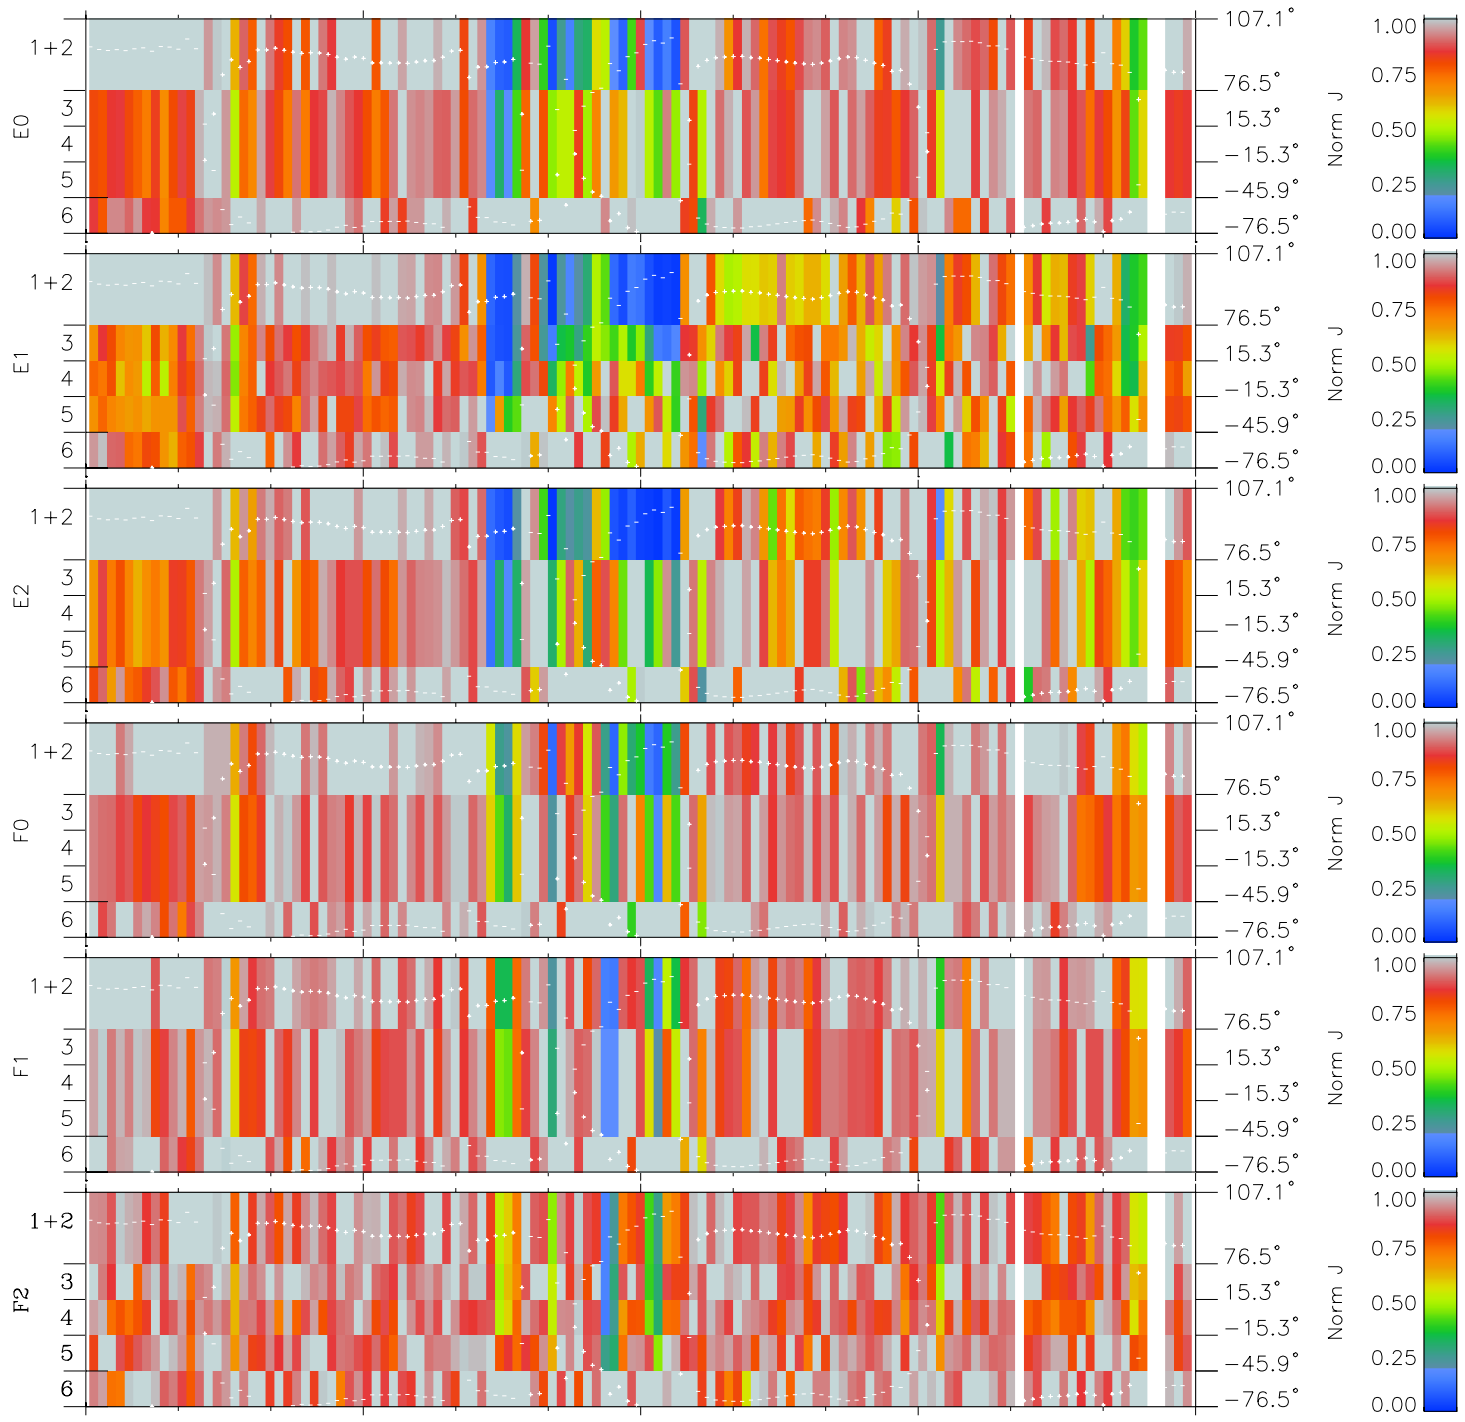

Galileo EPD Real Elevation Anisotropies 98237

Software Version: RTELEV_NORM V 1.20
 Data Production: 06-03-00
 Plot Production: Sun Sep 16 12:17:45 2001
 Color File: wondr3
 Geofactor File: 1.1

00:00:00 1998-237	237-06	237-12	237-18	00:00:00 1998-238	
+	+	+	+	+	
-124.14	-124.09	-124.04	-123.98	-123.90	X JSE(R _j)
3.04	2.67	2.30	1.93	1.56	Y JSE(R _j)
4.53	4.54	4.55	4.57	4.58	Z JSE(R _j)

- ◇ = Jupiter look direction
- = Corotation look direction