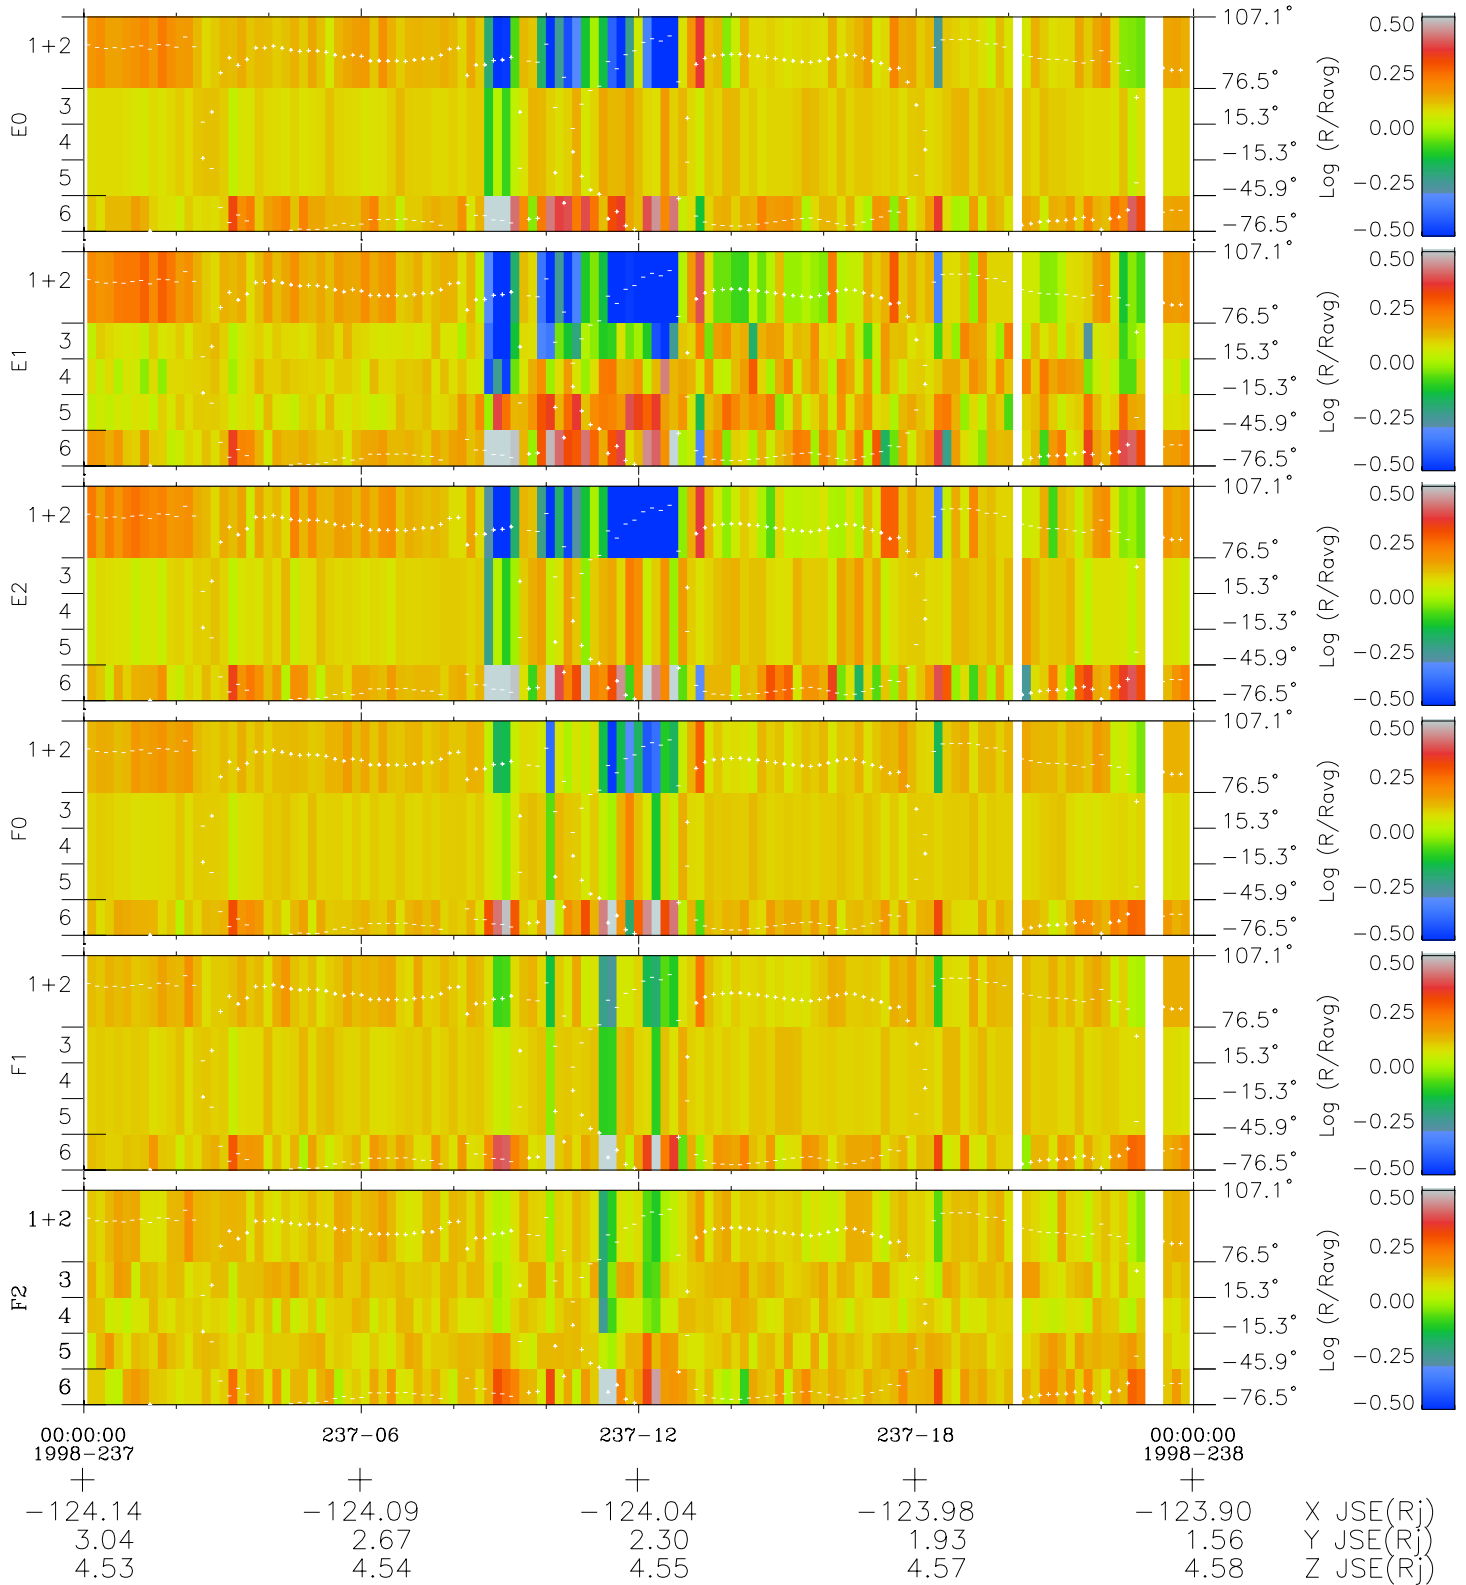

# Galileo EPD Real Elevation Anisotropies 98237

Software Version: RTELEV\_MEAN V 1.20  
 Data Production: 06-03-00  
 Plot Production: Sun Sep 16 12:17:23 2001  
 Color File: wondr3  
 Geofactor File: 1.1

- ◇ = Jupiter look direction
- = Corotation look direction