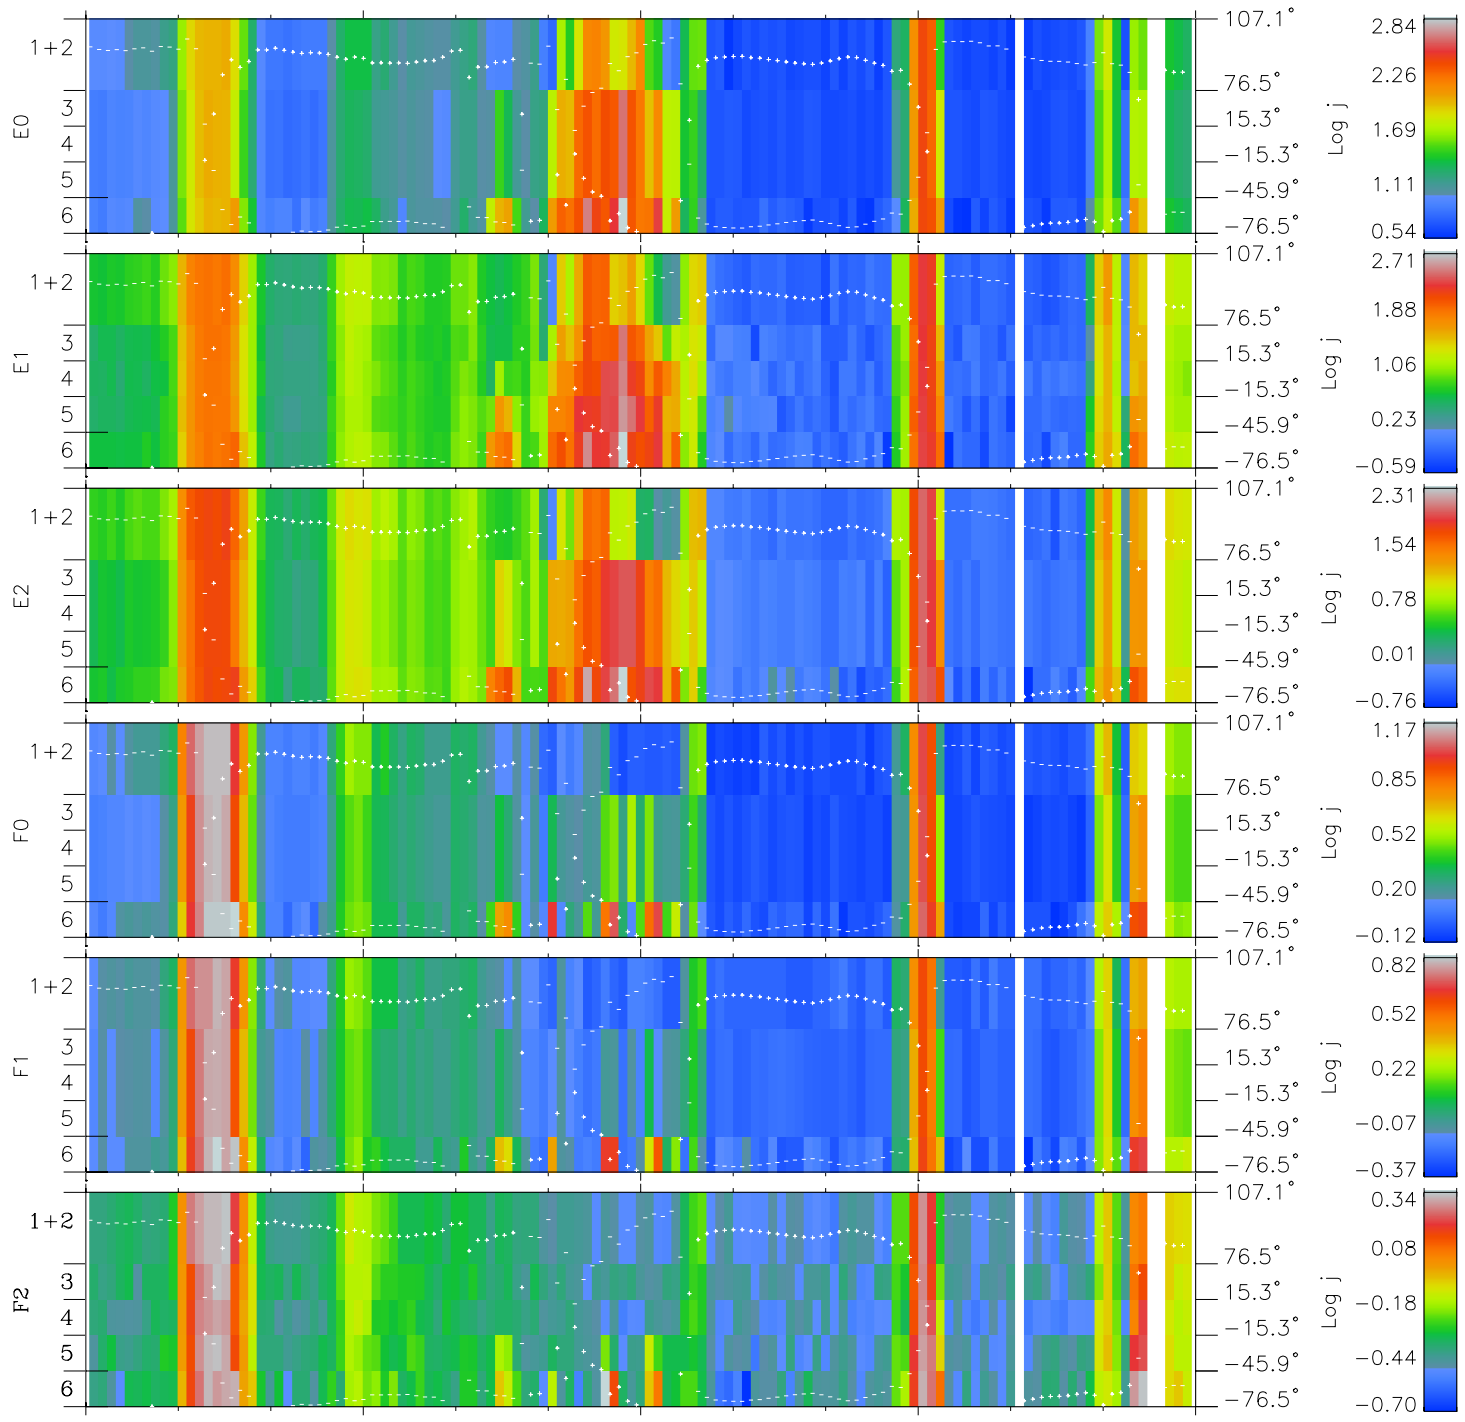

Galileo EPD Real Elevation Anisotropies 98237

Software Version: RTELEV_FLUX V 1.20
Data Production: 06-03-00
Plot Production: Sun Sep 16 12:17:34 2001
Color File: wondr3
Geofactor File: 1.1

00:00:00 1998-237	237-06	237-12	237-18	00:00:00 1998-238	
+	+	+	+	+	X JSE(R _j)
-124.14	-124.09	-124.04	-123.98	-123.90	Y JSE(R _j)
3.04	2.67	2.30	1.93	1.56	Z JSE(R _j)
4.53	4.54	4.55	4.57	4.58	

- ◇ = Jupiter look direction
- = Corotation look direction