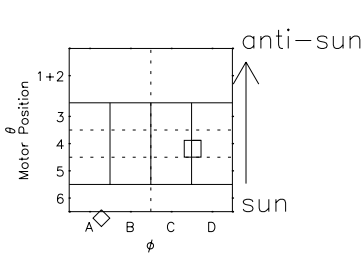

Galileo EPD Real Elevation Anisotropies 98237

Software Version: RTELEV_FLUX V 1.20
Data Production: 06-03-00
Plot Production: Sun Sep 16 12:17:34 2001
Color File: wondr3
Geofactor File: 1.1

00:00:00 1998-237	237-06	237-12	237-18	00:00:00 1998-238	
+	+	+	+	+	X JSE(R _j)
-124.14	-124.09	-124.04	-123.98	-123.90	Y JSE(R _j)
3.04	2.67	2.30	1.93	1.56	Z JSE(R _j)
4.53	4.54	4.55	4.57	4.58	

- ◇ = Jupiter look direction
- = Corotation look direction