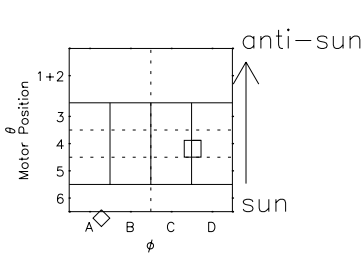

Galileo EPD Real Elevation Anisotropies 98237

Software Version: RTELEV_NORM V 1.20
Data Production: 06-03-00
Plot Production: Sun Sep 16 12:17:39 2001
Color File: wondr3
Geofactor File: 1.1

00:00:00 1998-237	237-06	237-12	237-18	00:00:00 1998-238	
+	+	+	+	+	
-124.14	-124.09	-124.04	-123.98	-123.90	X JSE(R _j)
3.04	2.67	2.30	1.93	1.56	Y JSE(R _j)
4.53	4.54	4.55	4.57	4.58	Z JSE(R _j)

◇ = Jupiter look direction
□ = Corotation look direction