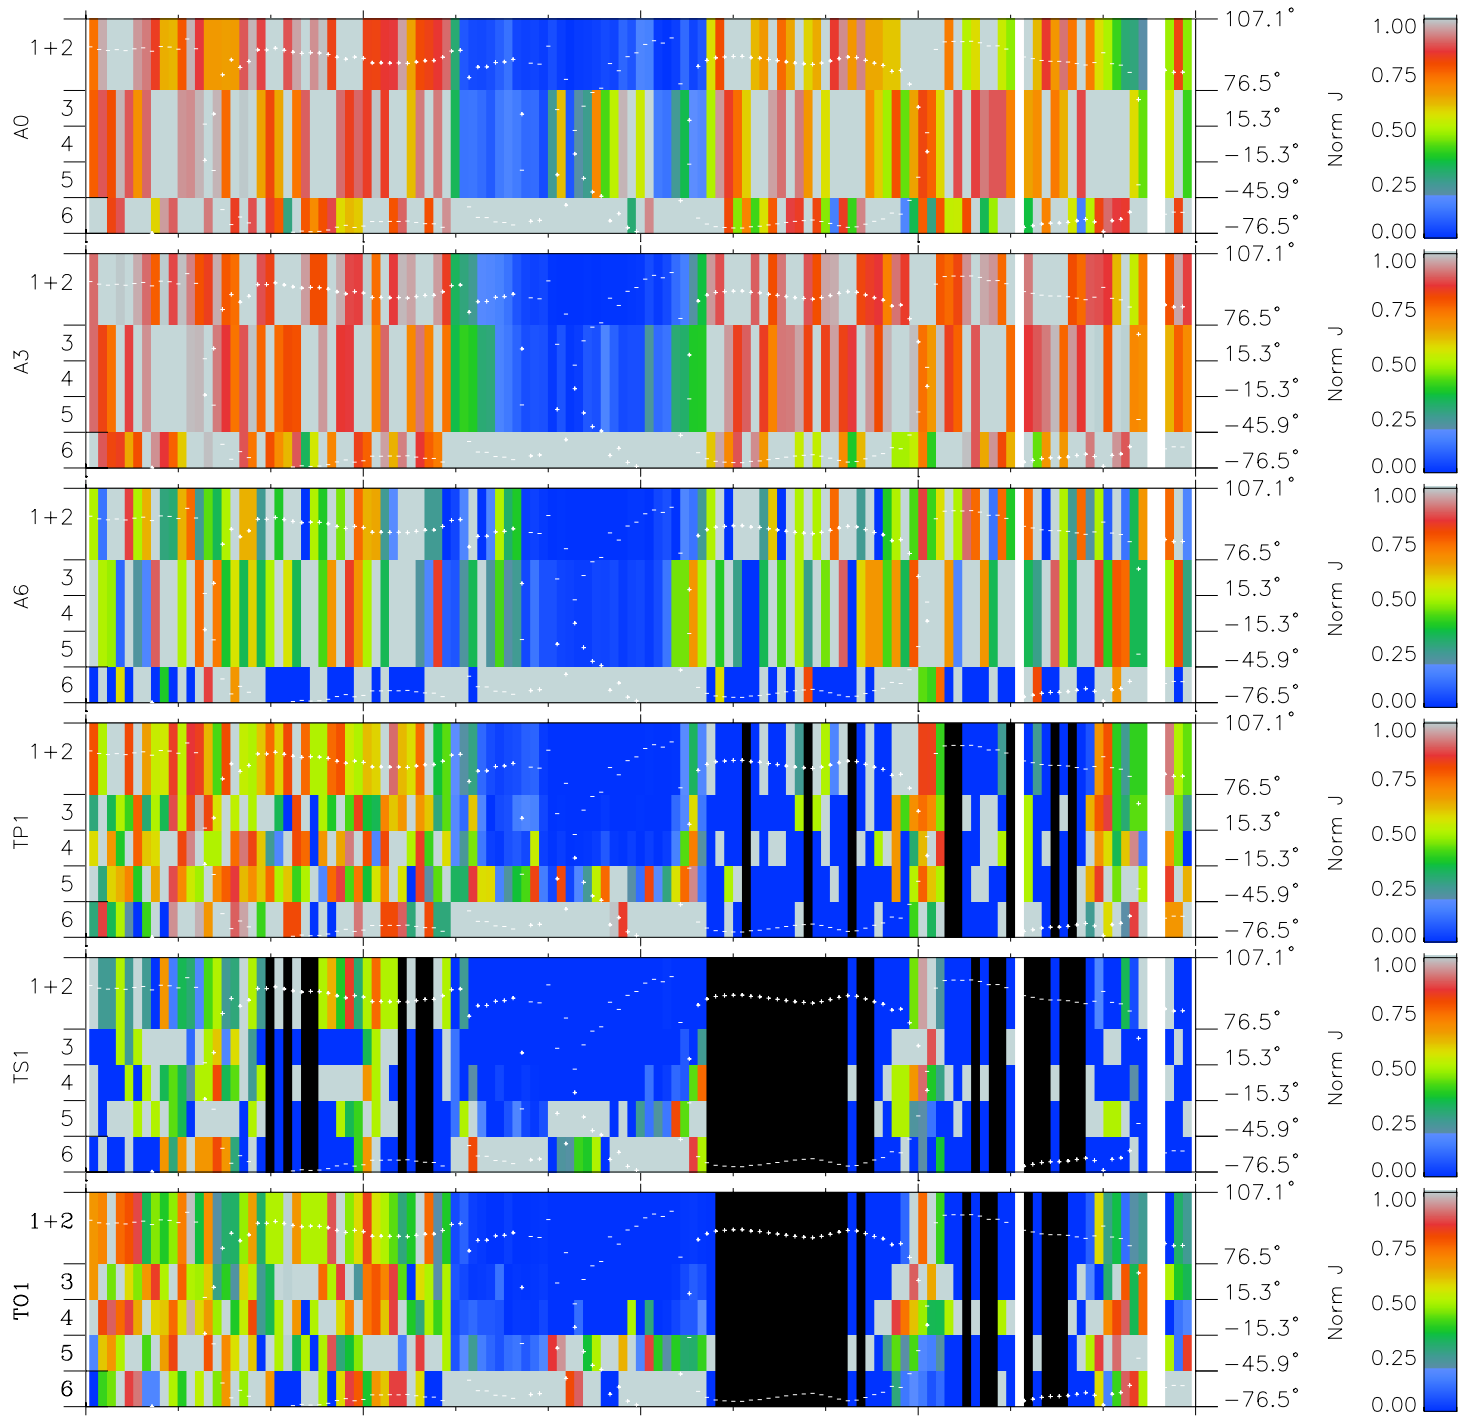

Galileo EPD Real Elevation Anisotropies 98237

Software Version: RTELEV_NORM V 1.20
Data Production: 06-03-00
Plot Production: Sun Sep 16 12:17:39 2001
Color File: wondr3
Geofactor File: 1.1

00:00:00 1998-237	237-06	237-12	237-18	00:00:00 1998-238	
+	+	+	+	+	
-124.14	-124.09	-124.04	-123.98	-123.90	X JSE(R _j)
3.04	2.67	2.30	1.93	1.56	Y JSE(R _j)
4.53	4.54	4.55	4.57	4.58	Z JSE(R _j)

◇ = Jupiter look direction
□ = Corotation look direction