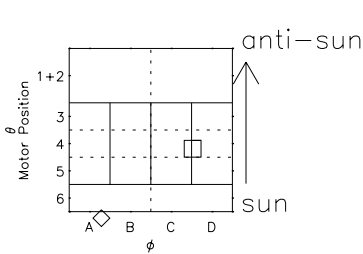

Galileo EPD Real Elevation Anisotropies 98237

Software Version: RTELEV_MEAN V 1.20
Data Production: 06-03-00
Plot Production: Sun Sep 16 12:17:18 2001
Color File: wondr3
Geofactor File: 1.1

00:00:00 1998-237	237-06	237-12	237-18	00:00:00 1998-238	
+	+	+	+	+	
-124.14	-124.09	-124.04	-123.98	-123.90	X JSE(R_j)
3.04	2.67	2.30	1.93	1.56	Y JSE(R_j)
4.53	4.54	4.55	4.57	4.58	Z JSE(R_j)

- ◇ = Jupiter look direction
- = Corotation look direction