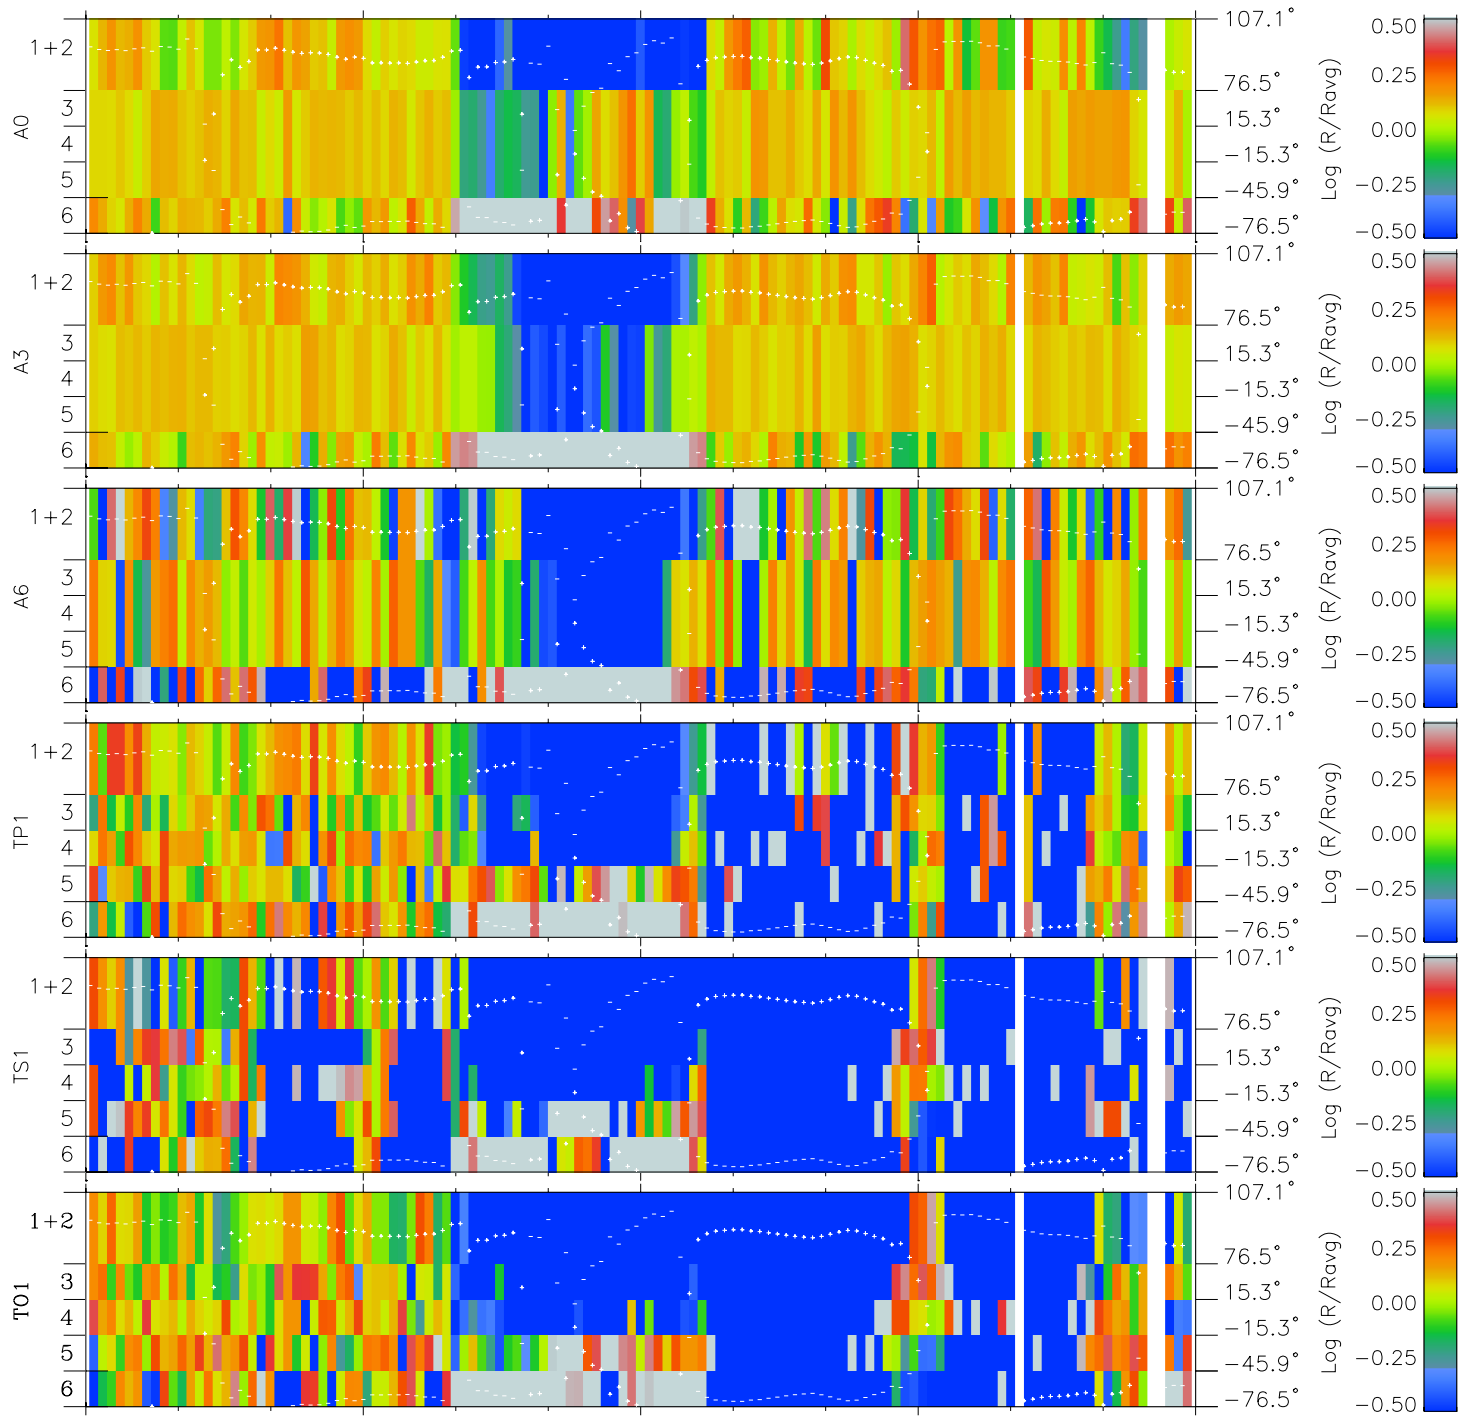

Galileo EPD Real Elevation Anisotropies 98237

Software Version: RTELEV_MEAN V 1.20
Data Production: 06-03-00
Plot Production: Sun Sep 16 12:17:18 2001
Color File: wondr3
Geofactor File: 1.1

00:00:00 1998-237	237-06	237-12	237-18	00:00:00 1998-238	
+	+	+	+	+	
-124.14	-124.09	-124.04	-123.98	-123.90	X JSE(R_j)
3.04	2.67	2.30	1.93	1.56	Y JSE(R_j)
4.53	4.54	4.55	4.57	4.58	Z JSE(R_j)

- ◇ = Jupiter look direction
- = Corotation look direction