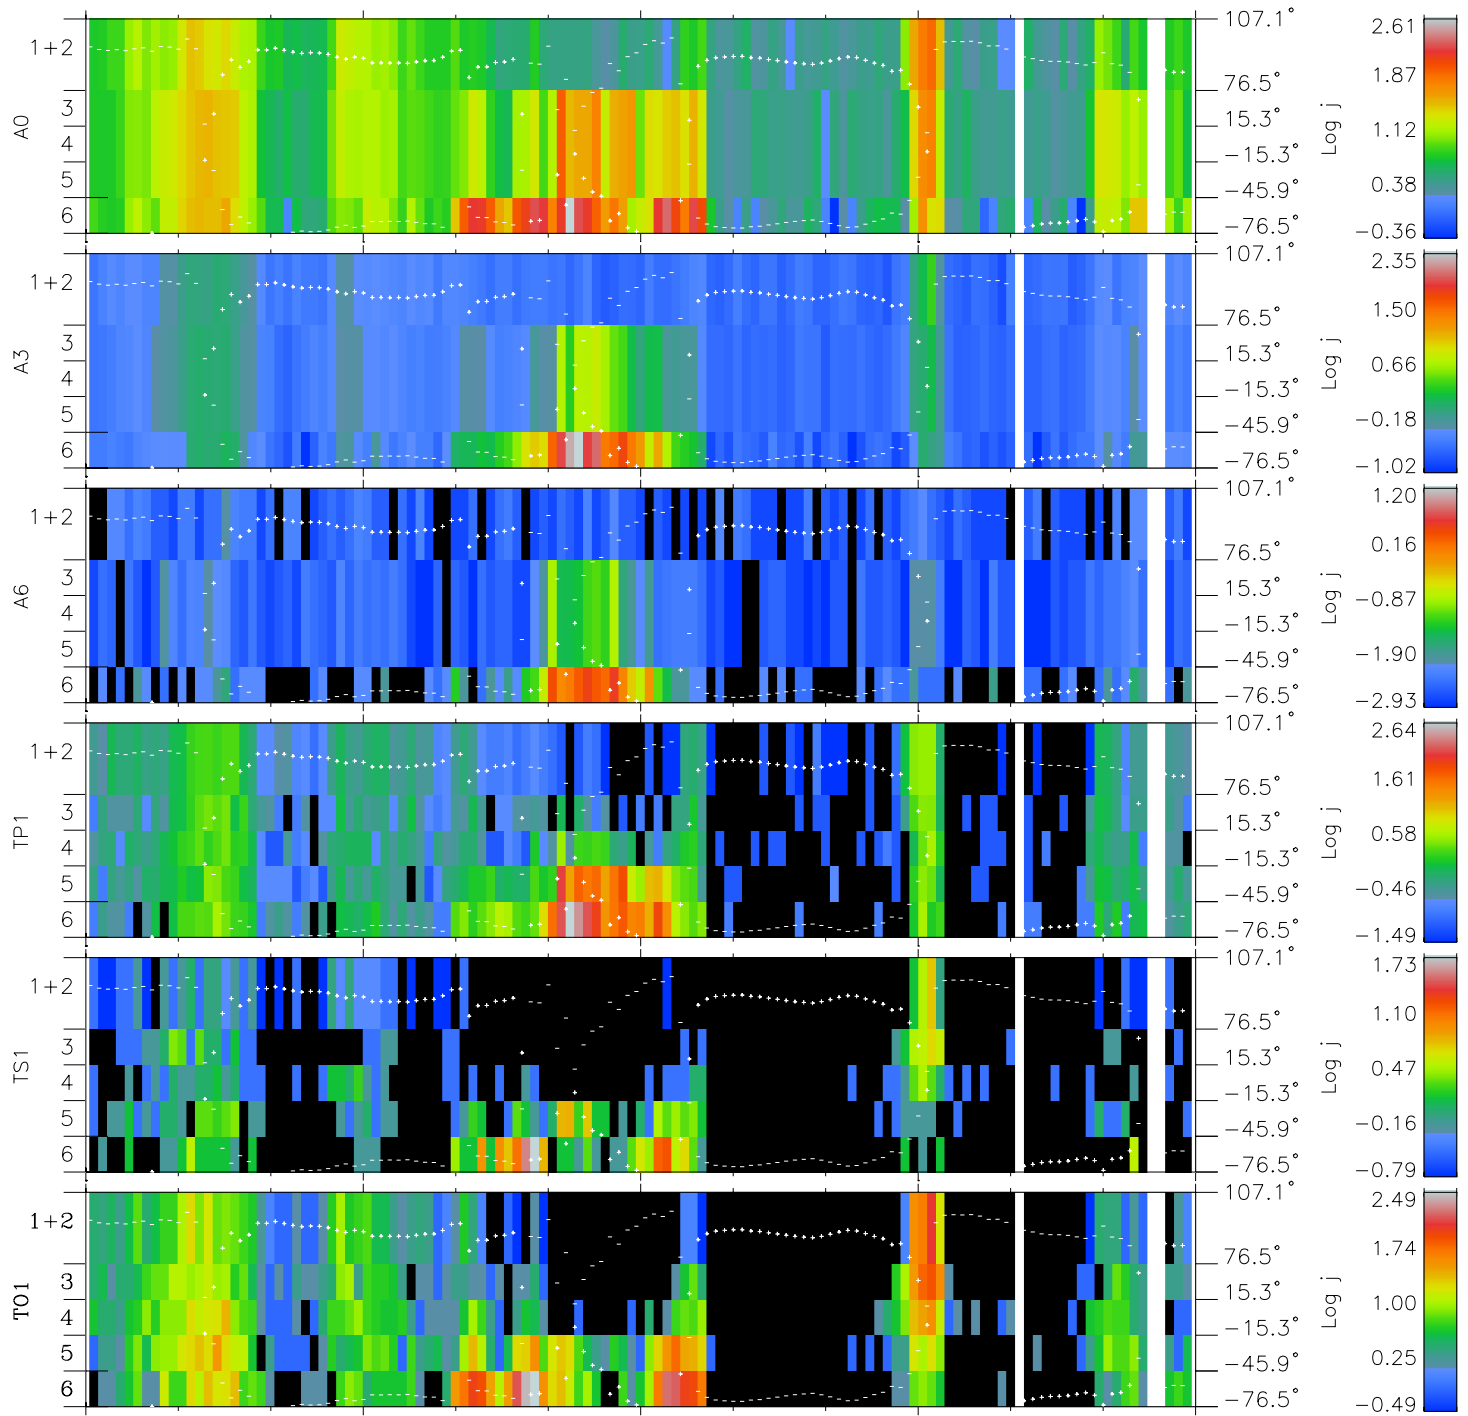

Galileo EPD Real Elevation Anisotropies 98237

Software Version: RTELEV_FLUX V 1.20
Data Production: 06-03-00
Plot Production: Sun Sep 16 12:17:29 2001
Color File: wondr3
Geofactor File: 1.1

00:00:00 1998-237	237-06	237-12	237-18	00:00:00 1998-238	
+	+	+	+	+	X JSE(R _j)
-124.14	-124.09	-124.04	-123.98	-123.90	Y JSE(R _j)
3.04	2.67	2.30	1.93	1.56	Z JSE(R _j)
4.53	4.54	4.55	4.57	4.58	

- ◇ = Jupiter look direction
- = Corotation look direction