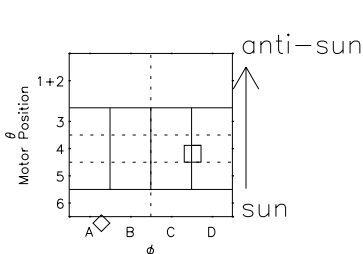

Galileo EPD Real Elevation Anisotropies 98237

Software Version: RTELEV_FLUX V 1.20
Data Production: 06-03-00
Plot Production: Sun Sep 16 12:17:29 2001
Color File: wondr3
Geofactor File: 1.1

00:00:00 1998-237	237-06	237-12	237-18	00:00:00 1998-238	
+	+	+	+	+	X JSE(R _j)
-124.14	-124.09	-124.04	-123.98	-123.90	Y JSE(R _j)
3.04	2.67	2.30	1.93	1.56	Z JSE(R _j)
4.53	4.54	4.55	4.57	4.58	

- ◇ = Jupiter look direction
- = Corotation look direction