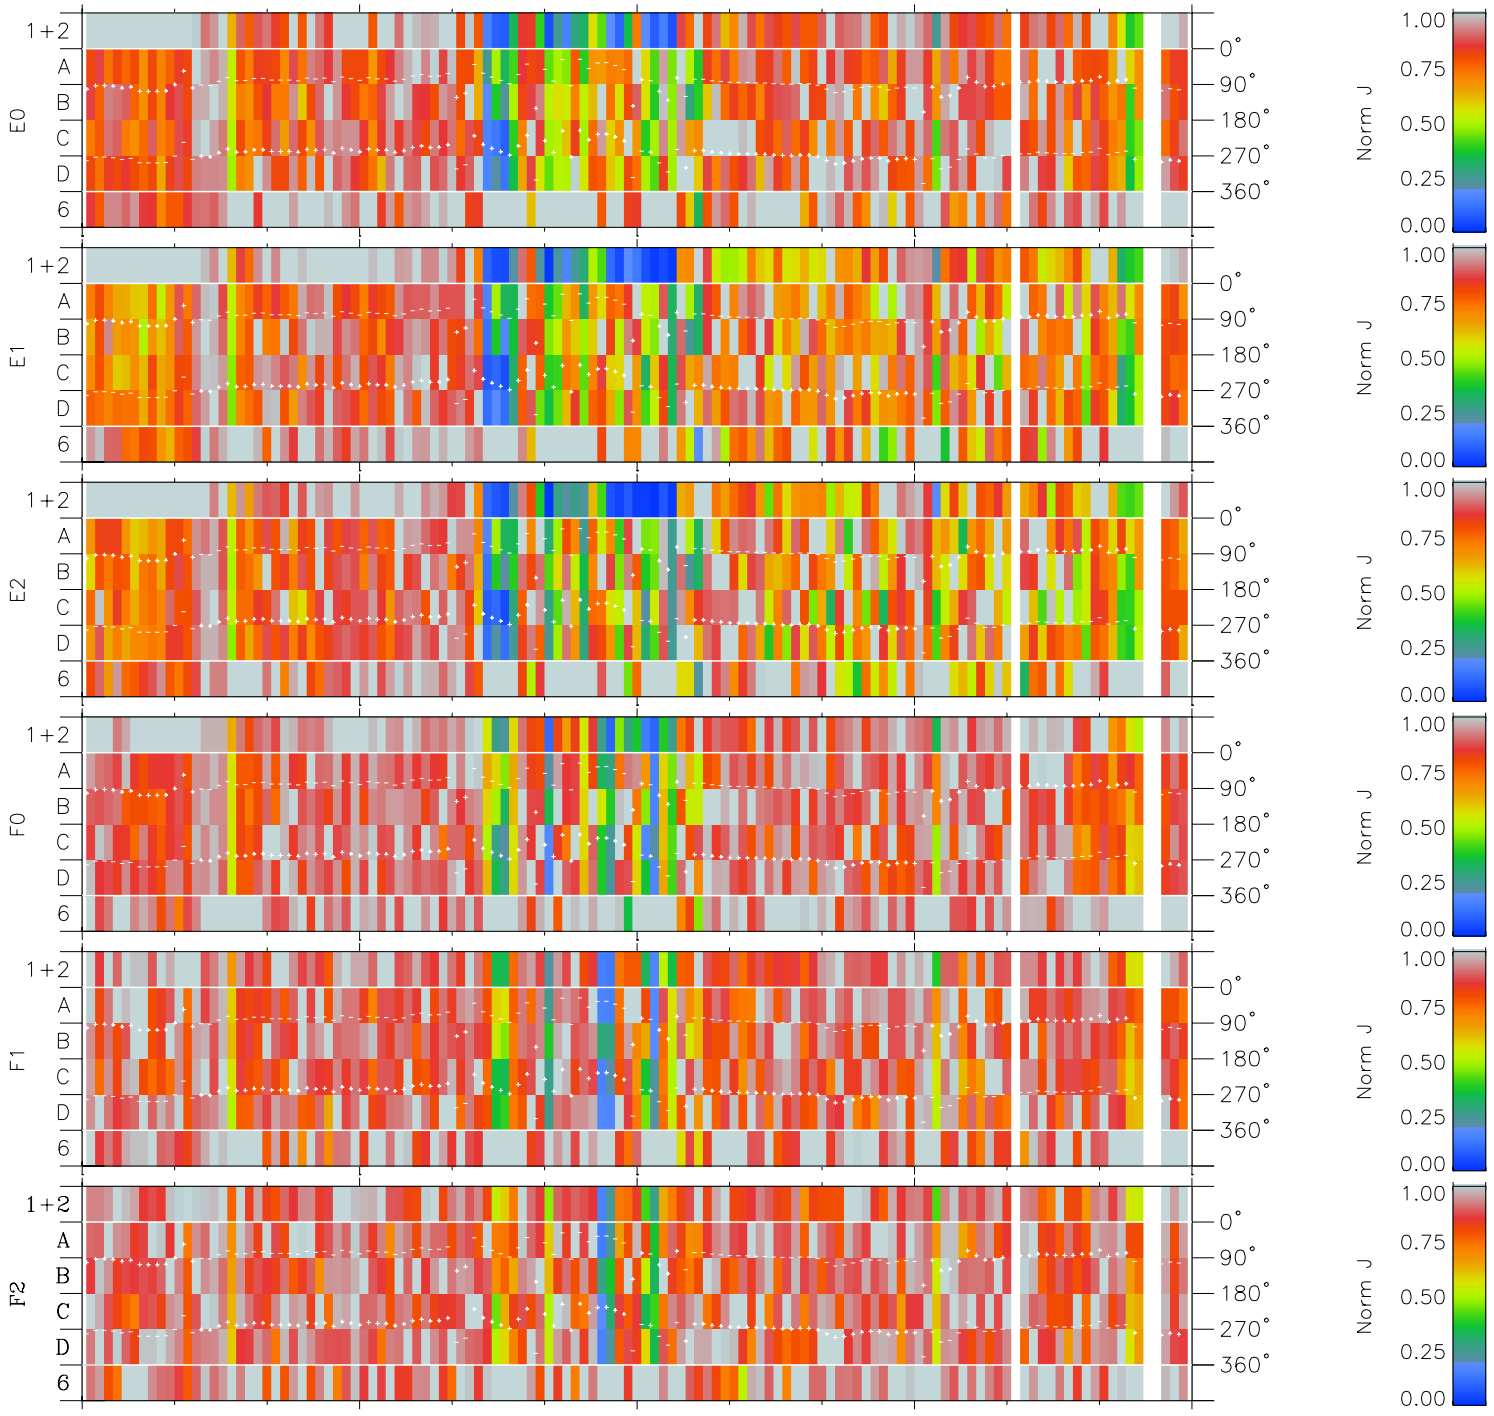

Galileo EPD Real Time Azimuth Anisotropies 98237

Software Version: RTAZIM_NORM V 1.20
 Data Production: 06-03-00
 Plot Production: Sun Sep 16 12:18:16 2001
 Color File: wondr3
 Geofactor File: 1.1

00:00:00 1998-237	237-06	237-12	237-18	00:00:00 1998-238	
+	+	+	+	+	X JSE(R _j)
-124.14	-124.09	-124.04	-123.98	-123.90	Y JSE(R _j)
3.04	2.67	2.30	1.93	1.56	Z JSE(R _j)
4.53	4.54	4.55	4.57	4.58	

- ◇ = Jupiter look direction
- = Corotation look direction