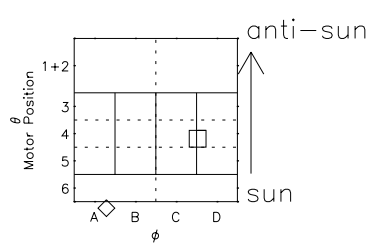

Galileo EPD Real Time Azimuth Anisotropies 98237

Software Version: RTAZIM_NORM V 1.20
 Data Production: 06-03-00
 Plot Production: Sun Sep 16 12:18:16 2001
 Color File: wondr3
 Geofactor File: 1.1

00:00:00 1998-237	237-06	237-12	237-18	00:00:00 1998-238	
+	+	+	+	+	X JSE(R _j)
-124.14	-124.09	-124.04	-123.98	-123.90	Y JSE(R _j)
3.04	2.67	2.30	1.93	1.56	Z JSE(R _j)
4.53	4.54	4.55	4.57	4.58	

- ◇ = Jupiter look direction
- = Corotation look direction