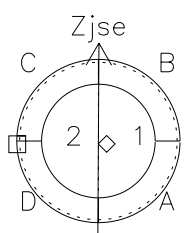

Galileo EPD Real Time Azimuth Anisotropies 98237

Software Version: RTAZIM_NORM V 1.20
 Data Production: 06-03-00
 Plot Production: Sun Sep 16 12:18:16 2001
 Color File: wondr3
 Geofactor File: 1.1

00:00:00 1998-237	237-06	237-12	237-18	00:00:00 1998-238	
+	+	+	+	+	X JSE(R _j)
-124.14	-124.09	-124.04	-123.98	-123.90	Y JSE(R _j)
3.04	2.67	2.30	1.93	1.56	Z JSE(R _j)
4.53	4.54	4.55	4.57	4.58	

- ◇ = Jupiter look direction
- = Corotation look direction