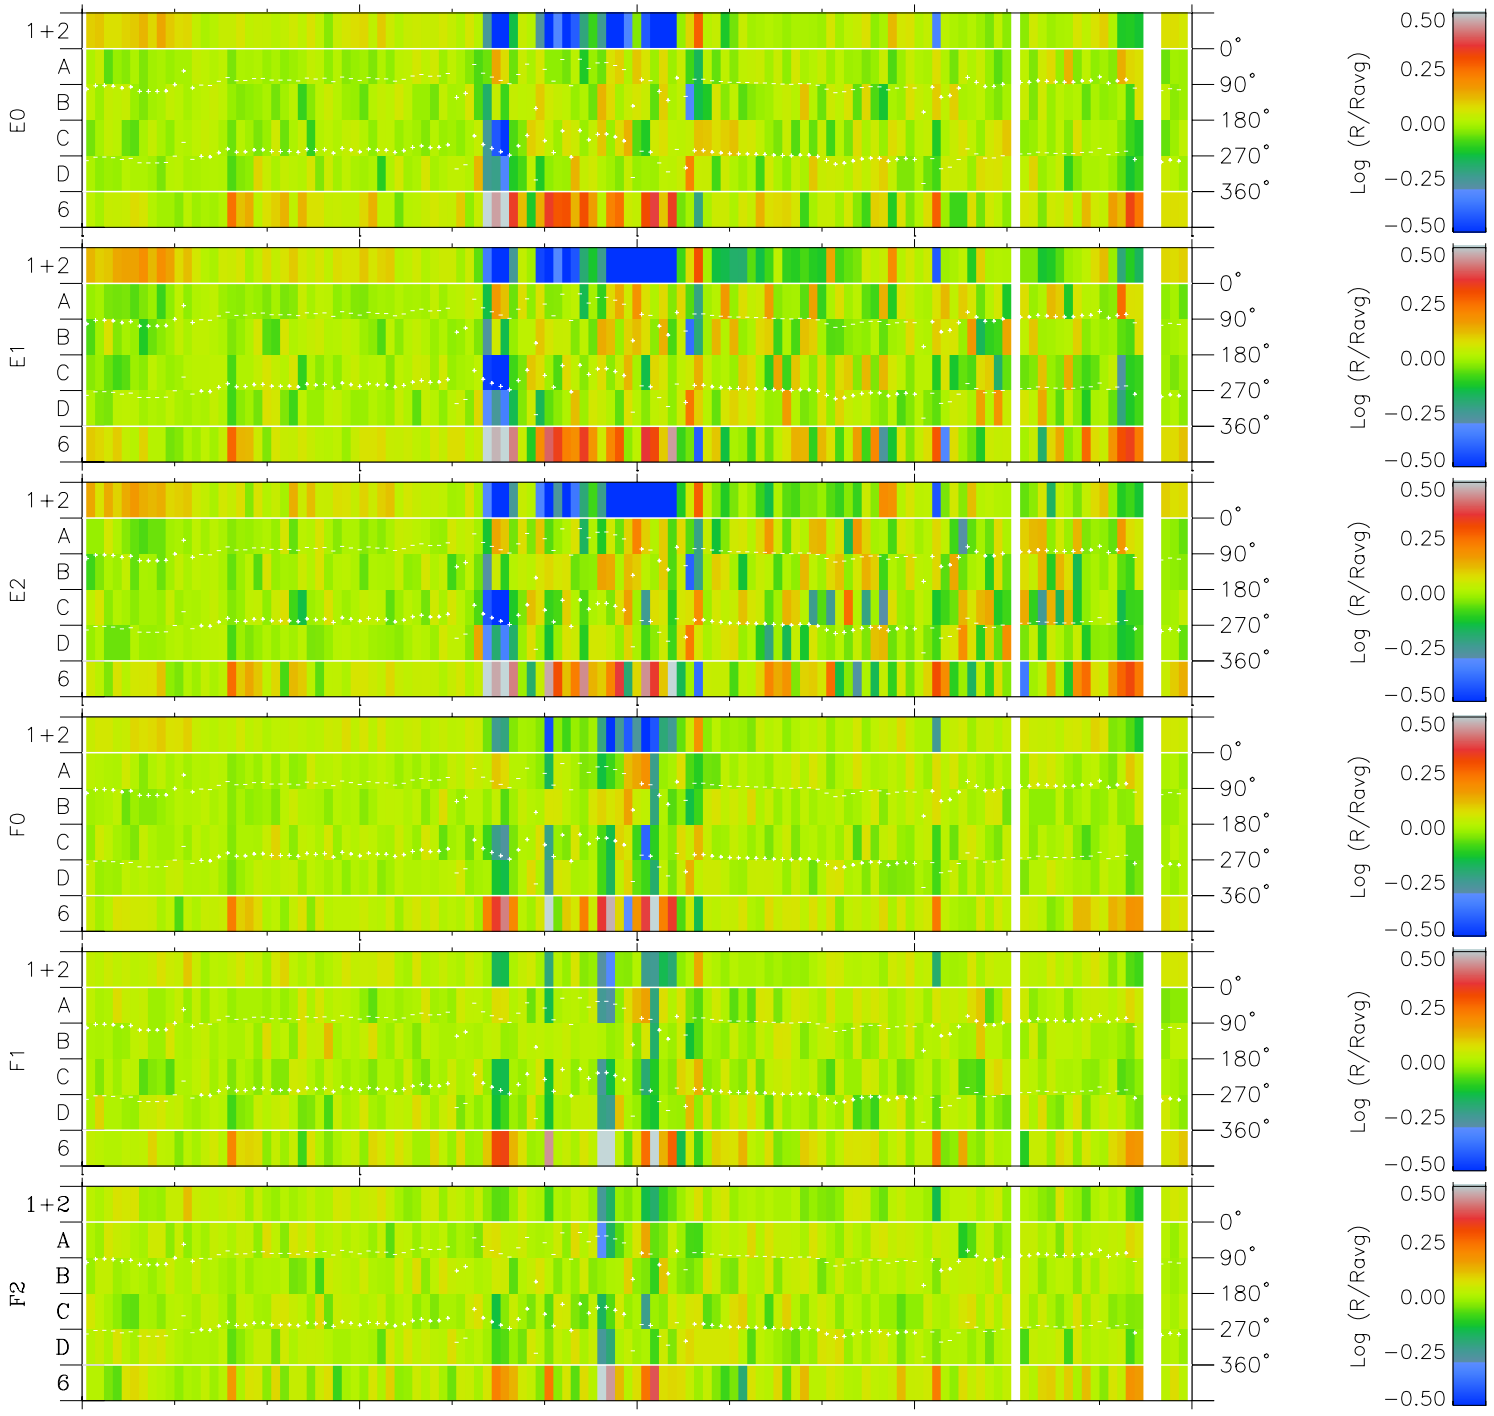

Galileo EPD Real Time Azimuth Anisotropies 98237

Software Version: RTAZIM_MEAN V 1.20
 Data Production: 06-03-00
 Plot Production: Sun Sep 16 12:17:56 2001
 Color File: wondr3
 Geofactor File: 1.1

00:00:00 1998-237	237-06	237-12	237-18	00:00:00 1998-238	
+	+	+	+	+	X JSE(R _j)
-124.14	-124.09	-124.04	-123.98	-123.90	Y JSE(R _j)
3.04	2.67	2.30	1.93	1.56	Z JSE(R _j)
4.53	4.54	4.55	4.57	4.58	

- ◇ = Jupiter look direction
- = Corotation look direction