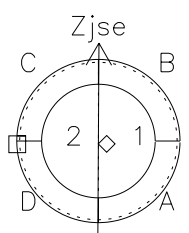

Galileo EPD Real Time Azimuth Anisotropies 98237

Software Version: RTAZIM_MEAN V 1.20
 Data Production: 06-03-00
 Plot Production: Sun Sep 16 12:17:56 2001
 Color File: wondr3
 Geofactor File: 1.1

00:00:00 1998-237	237-06	237-12	237-18	00:00:00 1998-238	
+	+	+	+	+	X JSE(R _j)
-124.14	-124.09	-124.04	-123.98	-123.90	Y JSE(R _j)
3.04	2.67	2.30	1.93	1.56	Z JSE(R _j)
4.53	4.54	4.55	4.57	4.58	

- ◇ = Jupiter look direction
- = Corotation look direction