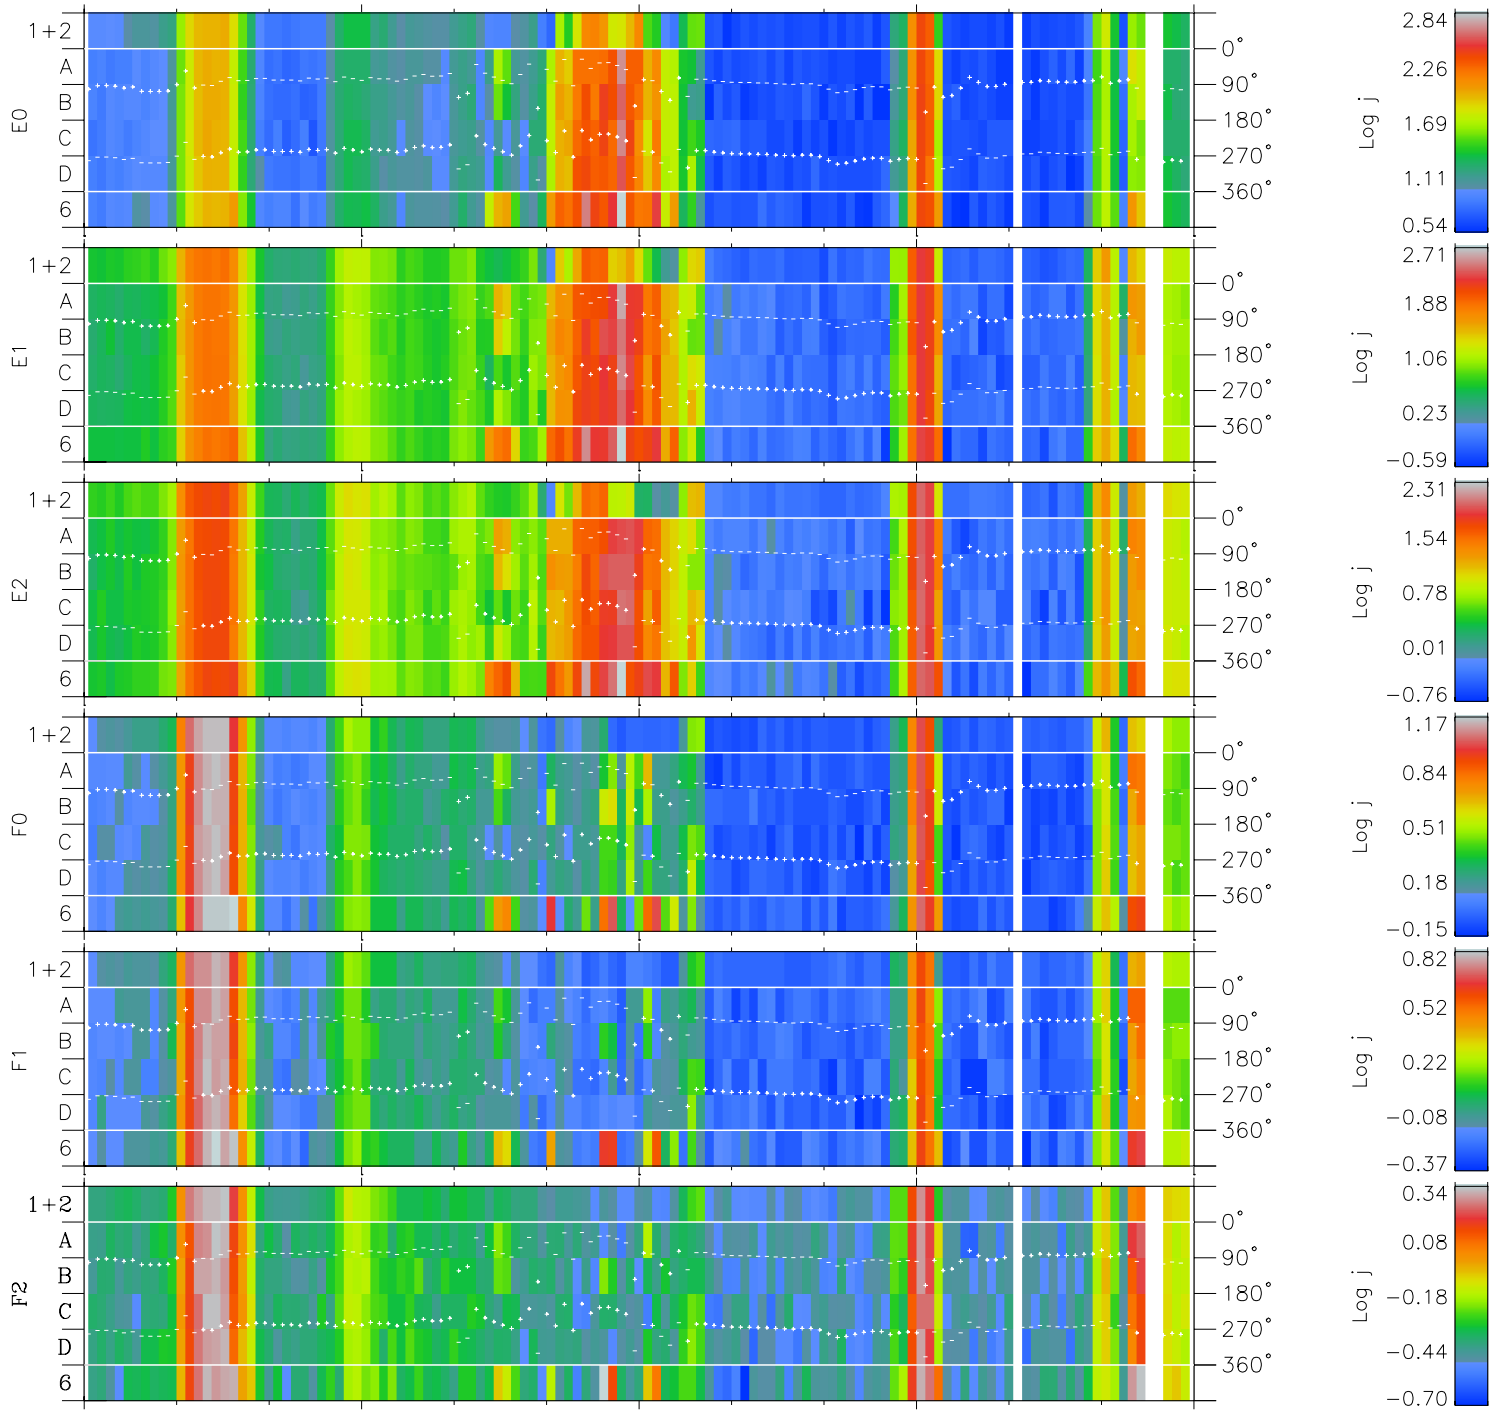

Galileo EPD Real Time Azimuth Anisotropies 98237

Software Version: RTAZIM_FLUX V 1.20
 Data Production: 06-03-00
 Plot Production: Sun Sep 16 12:18:06 2001
 Color File: wondr3
 Geofactor File: 1.1

00:00:00 1998-237	237-06	237-12	237-18	00:00:00 1998-238	X JSE(R_j)
+	+	+	+	+	Y JSE(R_j)
-124.14	-124.09	-124.04	-123.98	-123.90	Z JSE(R_j)
3.04	2.67	2.30	1.93	1.56	
4.53	4.54	4.55	4.57	4.58	

- ◇ = Jupiter look direction
- = Corotation look direction