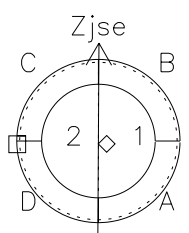

Galileo EPD Real Time Azimuth Anisotropies 98237

Software Version: RTAZIM_NORM V 1.20
 Data Production: 06-03-00
 Plot Production: Sun Sep 16 12:18:11 2001
 Color File: wondr3
 Geofactor File: 1.1

00:00:00 1998-237	237-06	237-12	237-18	00:00:00 1998-238	
+	+	+	+	+	
-124.14	-124.09	-124.04	-123.98	-123.90	X JSE(R _j)
3.04	2.67	2.30	1.93	1.56	Y JSE(R _j)
4.53	4.54	4.55	4.57	4.58	Z JSE(R _j)

- ◇ = Jupiter look direction
- = Corotation look direction