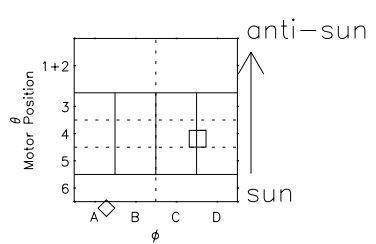

Galileo EPD Real Time Azimuth Anisotropies 98237

Software Version: RTAZIM_NORM V 1.20
 Data Production: 06-03-00
 Plot Production: Sun Sep 16 12:18:11 2001
 Color File: wondr3
 Geofactor File: 1.1

00:00:00 1998-237	237-06	237-12	237-18	00:00:00 1998-238	
+	+	+	+	+	
-124.14	-124.09	-124.04	-123.98	-123.90	X JSE(R _j)
3.04	2.67	2.30	1.93	1.56	Y JSE(R _j)
4.53	4.54	4.55	4.57	4.58	Z JSE(R _j)

- ◇ = Jupiter look direction
- = Corotation look direction