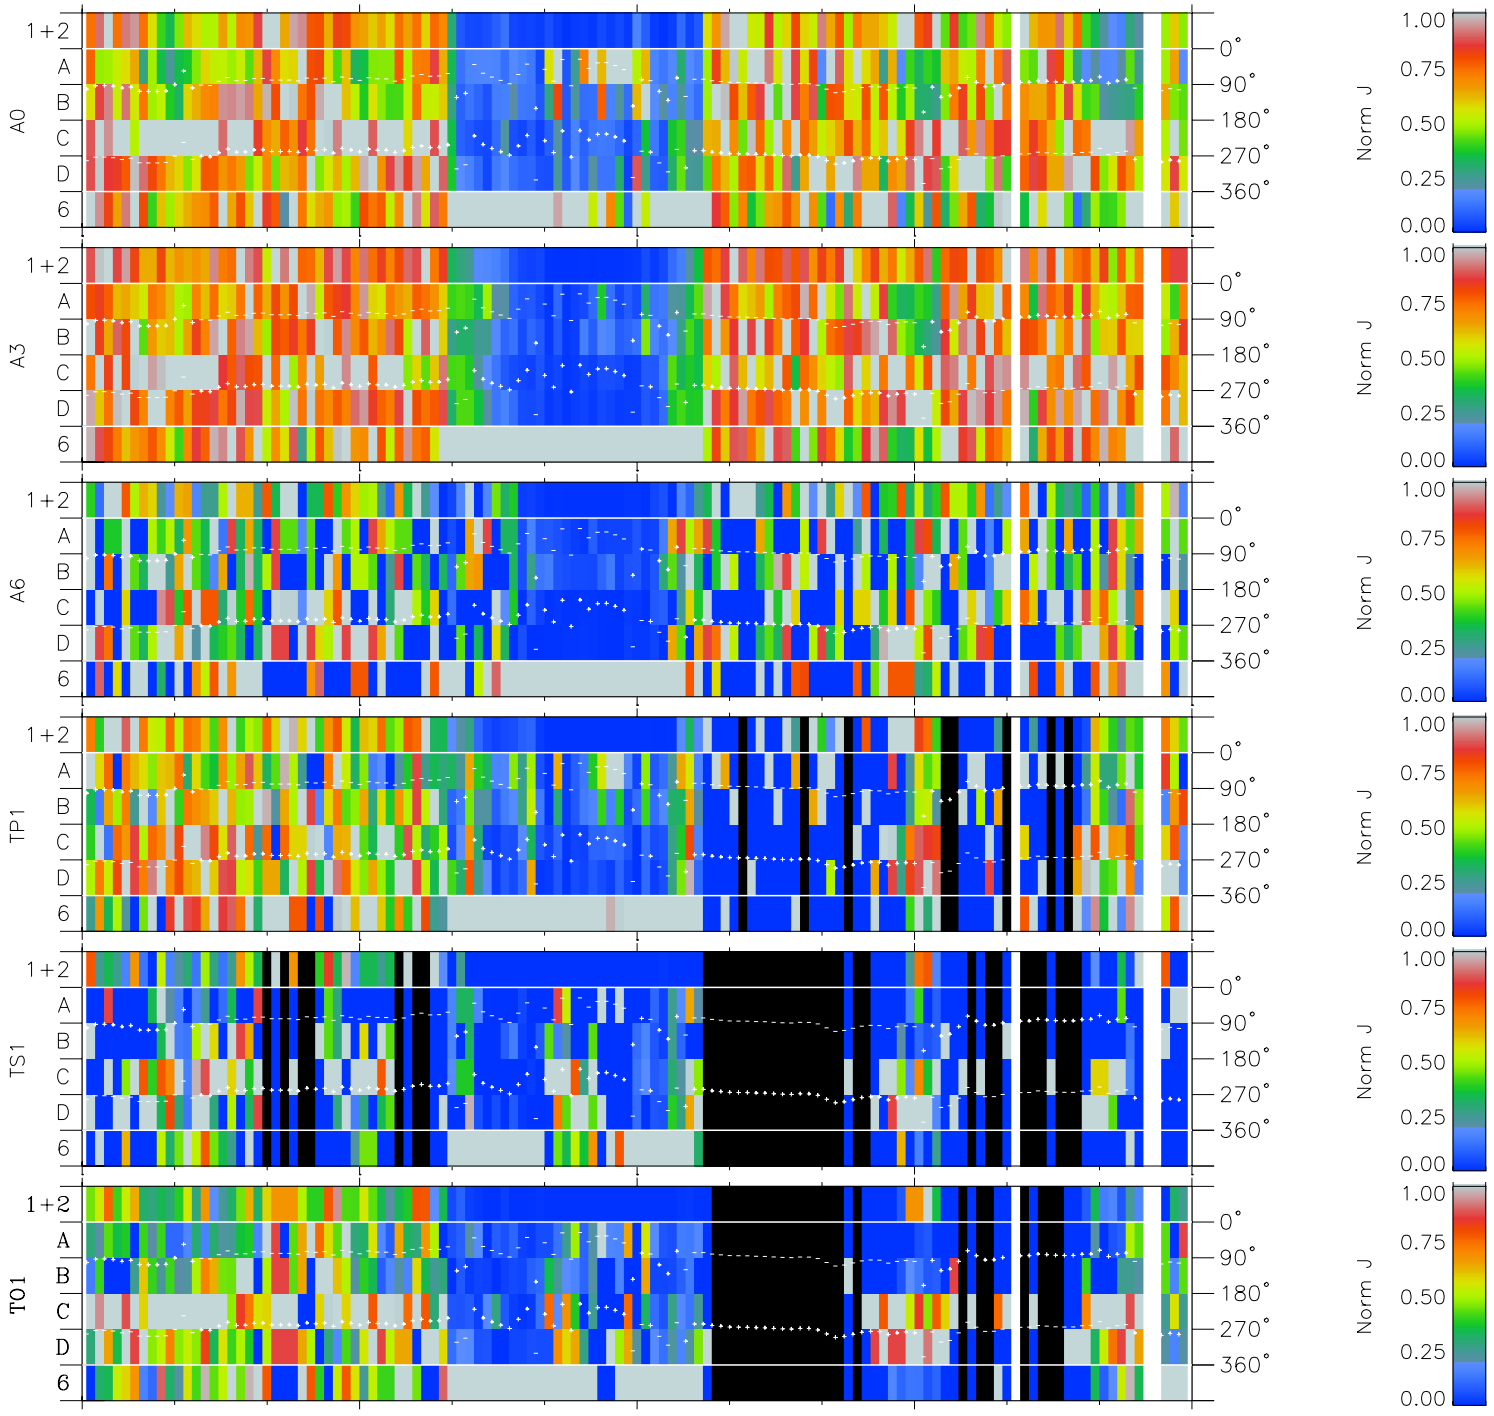

Galileo EPD Real Time Azimuth Anisotropies 98237

Software Version: RTAZIM_NORM V 1.20
 Data Production: 06-03-00
 Plot Production: Sun Sep 16 12:18:11 2001
 Color File: wondr3
 Geofactor File: 1.1

00:00:00 1998-237	237-06	237-12	237-18	00:00:00 1998-238	
+	+	+	+	+	
-124.14	-124.09	-124.04	-123.98	-123.90	X JSE(R _j)
3.04	2.67	2.30	1.93	1.56	Y JSE(R _j)
4.53	4.54	4.55	4.57	4.58	Z JSE(R _j)

- ◇ = Jupiter look direction
- = Corotation look direction