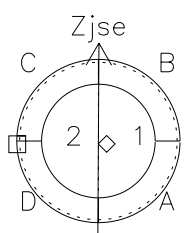

Galileo EPD Real Time Azimuth Anisotropies 98237

Software Version: RTAZIM_MEAN V 1.20
 Data Production: 06-03-00
 Plot Production: Sun Sep 16 12:17:51 2001
 Color File: wondr3
 Geofactor File: 1.1

00:00:00 1998-237	237-06	237-12	237-18	00:00:00 1998-238	
+	+	+	+	+	X JSE(R _j)
-124.14	-124.09	-124.04	-123.98	-123.90	Y JSE(R _j)
3.04	2.67	2.30	1.93	1.56	Z JSE(R _j)
4.53	4.54	4.55	4.57	4.58	

- ◇ = Jupiter look direction
- = Corotation look direction