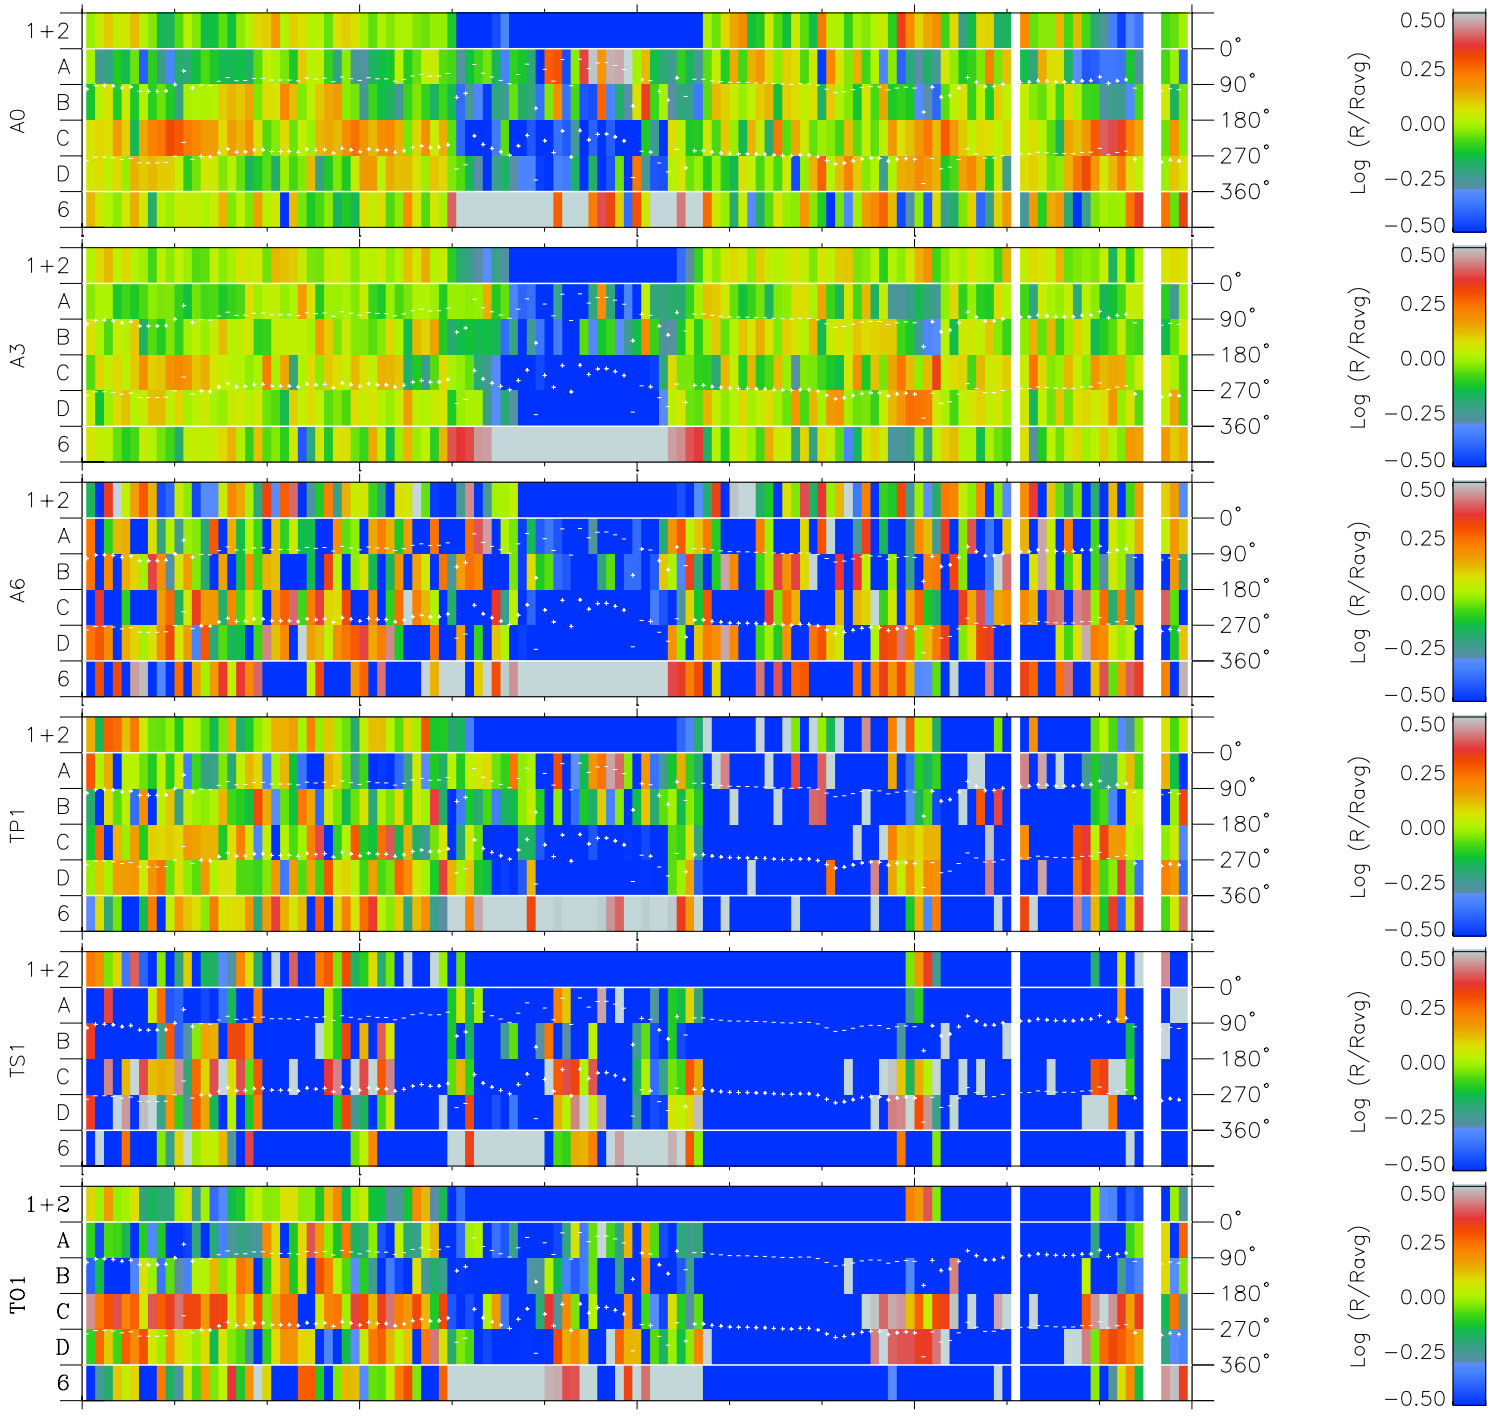

Galileo EPD Real Time Azimuth Anisotropies 98237

Software Version: RTAZIM_MEAN V 1.20
 Data Production: 06-03-00
 Plot Production: Sun Sep 16 12:17:51 2001
 Color File: wondr3
 Geofactor File: 1.1

00:00:00 1998-237	237-06	237-12	237-18	00:00:00 1998-238	
+	+	+	+	+	X JSE(R _j)
-124.14	-124.09	-124.04	-123.98	-123.90	Y JSE(R _j)
3.04	2.67	2.30	1.93	1.56	Z JSE(R _j)
4.53	4.54	4.55	4.57	4.58	

- ◇ = Jupiter look direction
- = Corotation look direction