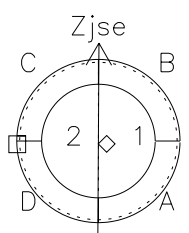

Galileo EPD Real Time Azimuth Anisotropies 98237

Software Version: RTAZIM_FLUX V 1.20
 Data Production: 06-03-00
 Plot Production: Sun Sep 16 12:18:01 2001
 Color File: wondr3
 Geofactor File: 1.1

Time	1998-06-237-06	1998-06-237-12	1998-06-237-18	1998-06-238-00:00:00	
+					X JSE(R _j)
-124.14	-124.09	-124.04	-123.98	-123.90	Y JSE(R _j)
3.04	2.67	2.30	1.93	1.56	Z JSE(R _j)
4.53	4.54	4.55	4.57	4.58	

◇ = Jupiter look direction
 □ = Corotation look direction