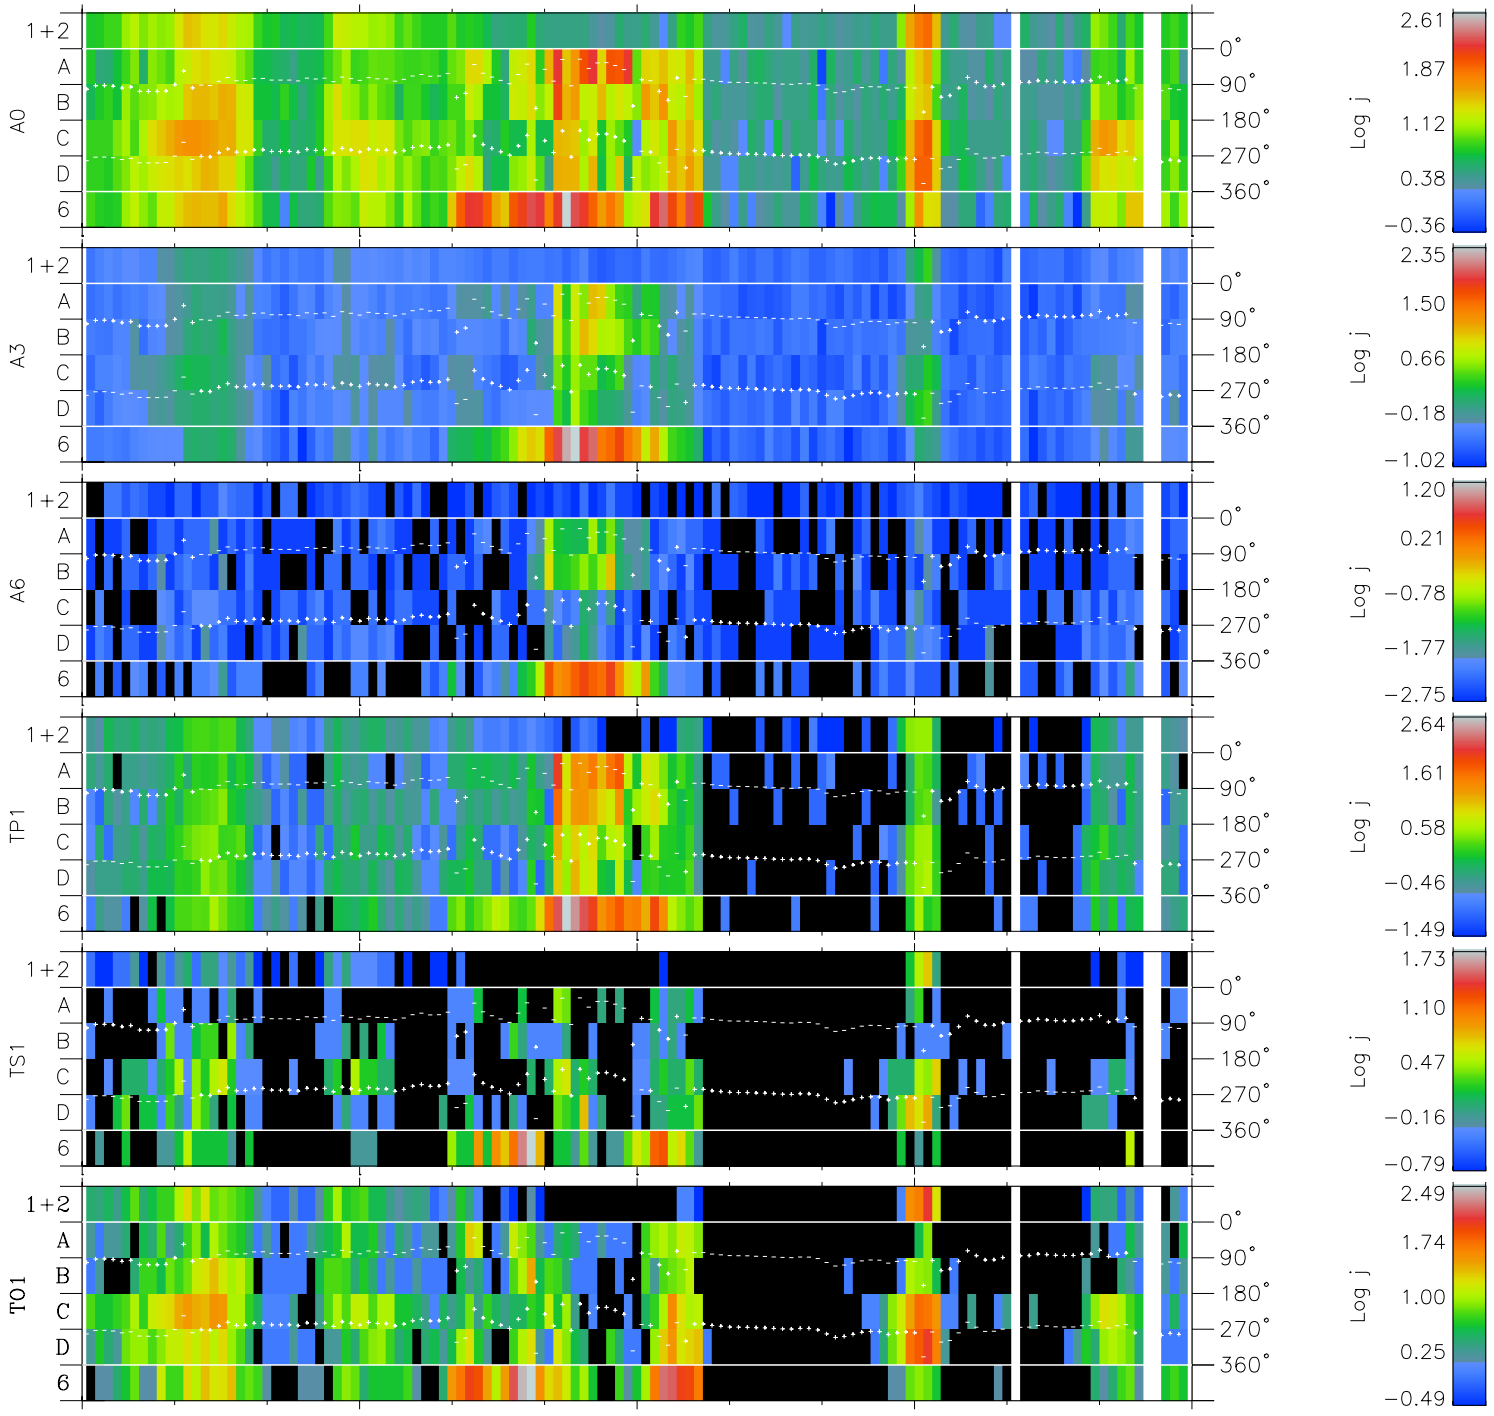

Galileo EPD Real Time Azimuth Anisotropies 98237

Software Version: RTAZIM_FLUX V 1.20
 Data Production: 06-03-00
 Plot Production: Sun Sep 16 12:18:01 2001
 Color File: wondr3
 Geofactor File: 1.1

Time	1998-06-237-06	1998-06-237-12	1998-06-237-18	1998-06-238-00:00:00	
+					X JSE(R _j)
-124.14	-124.09	-124.04	-123.98	-123.90	Y JSE(R _j)
3.04	2.67	2.30	1.93	1.56	Z JSE(R _j)
4.53	4.54	4.55	4.57	4.58	

◇ = Jupiter look direction
 □ = Corotation look direction