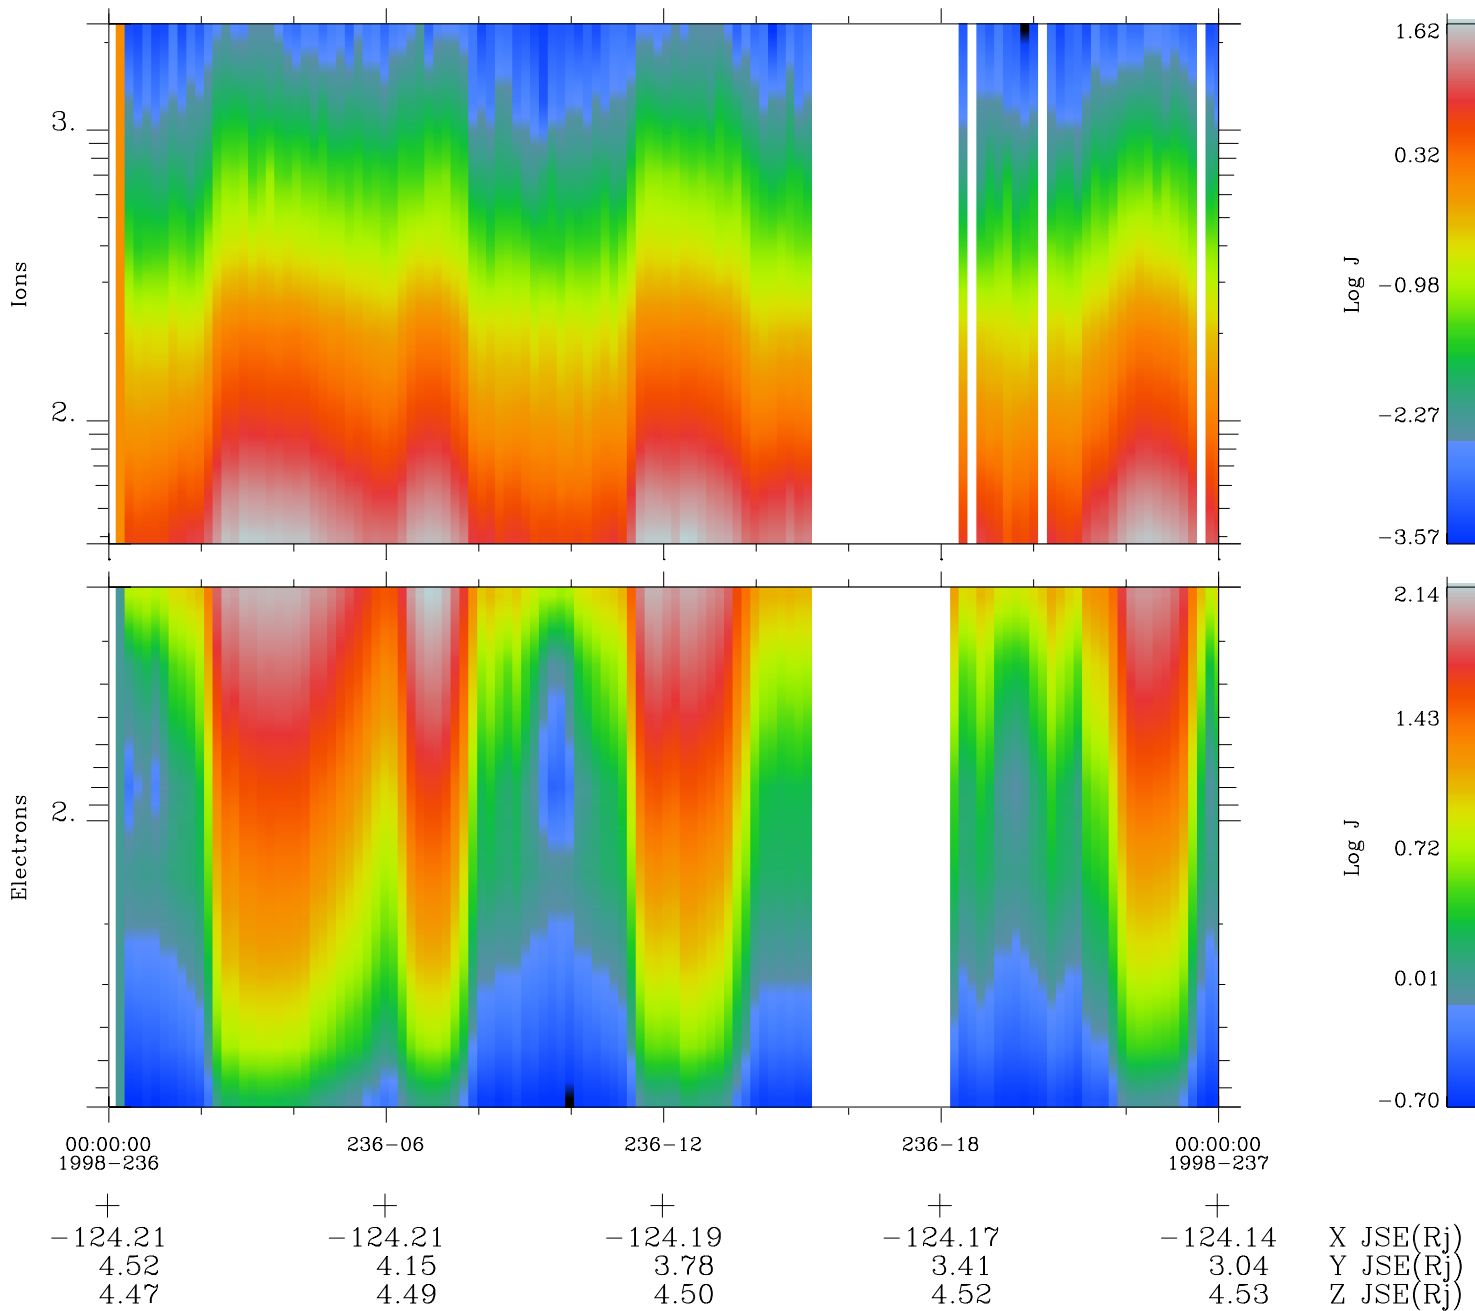

# Galileo EPD Real Time Omni Spectrum 98236

Software Version: RTSPEC\_OMNI V 1.20  
 Data Production: 06-03-00  
 Plot Production: Sun Sep 16 12:08:42 2001  
 Color File: wondr3  
 Geofactor File: 1.1

- ◇ = Jupiter look direction
- = Corotation look direction