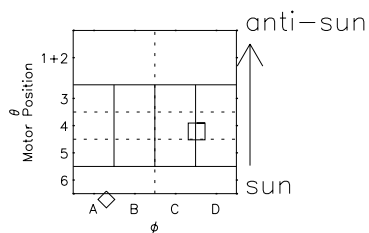

Galileo EPD Real Time R6 Electrons Spectra 98236

Software Version: RTSPEC_R6 V 1.20
 Data Production: 06-03-00
 Plot Production: Sun Sep 16 12:08:37 2001
 Color File: wondr3
 Geofactor File: 1.1

- ◇ = Jupiter look direction
- = Corotation look direction