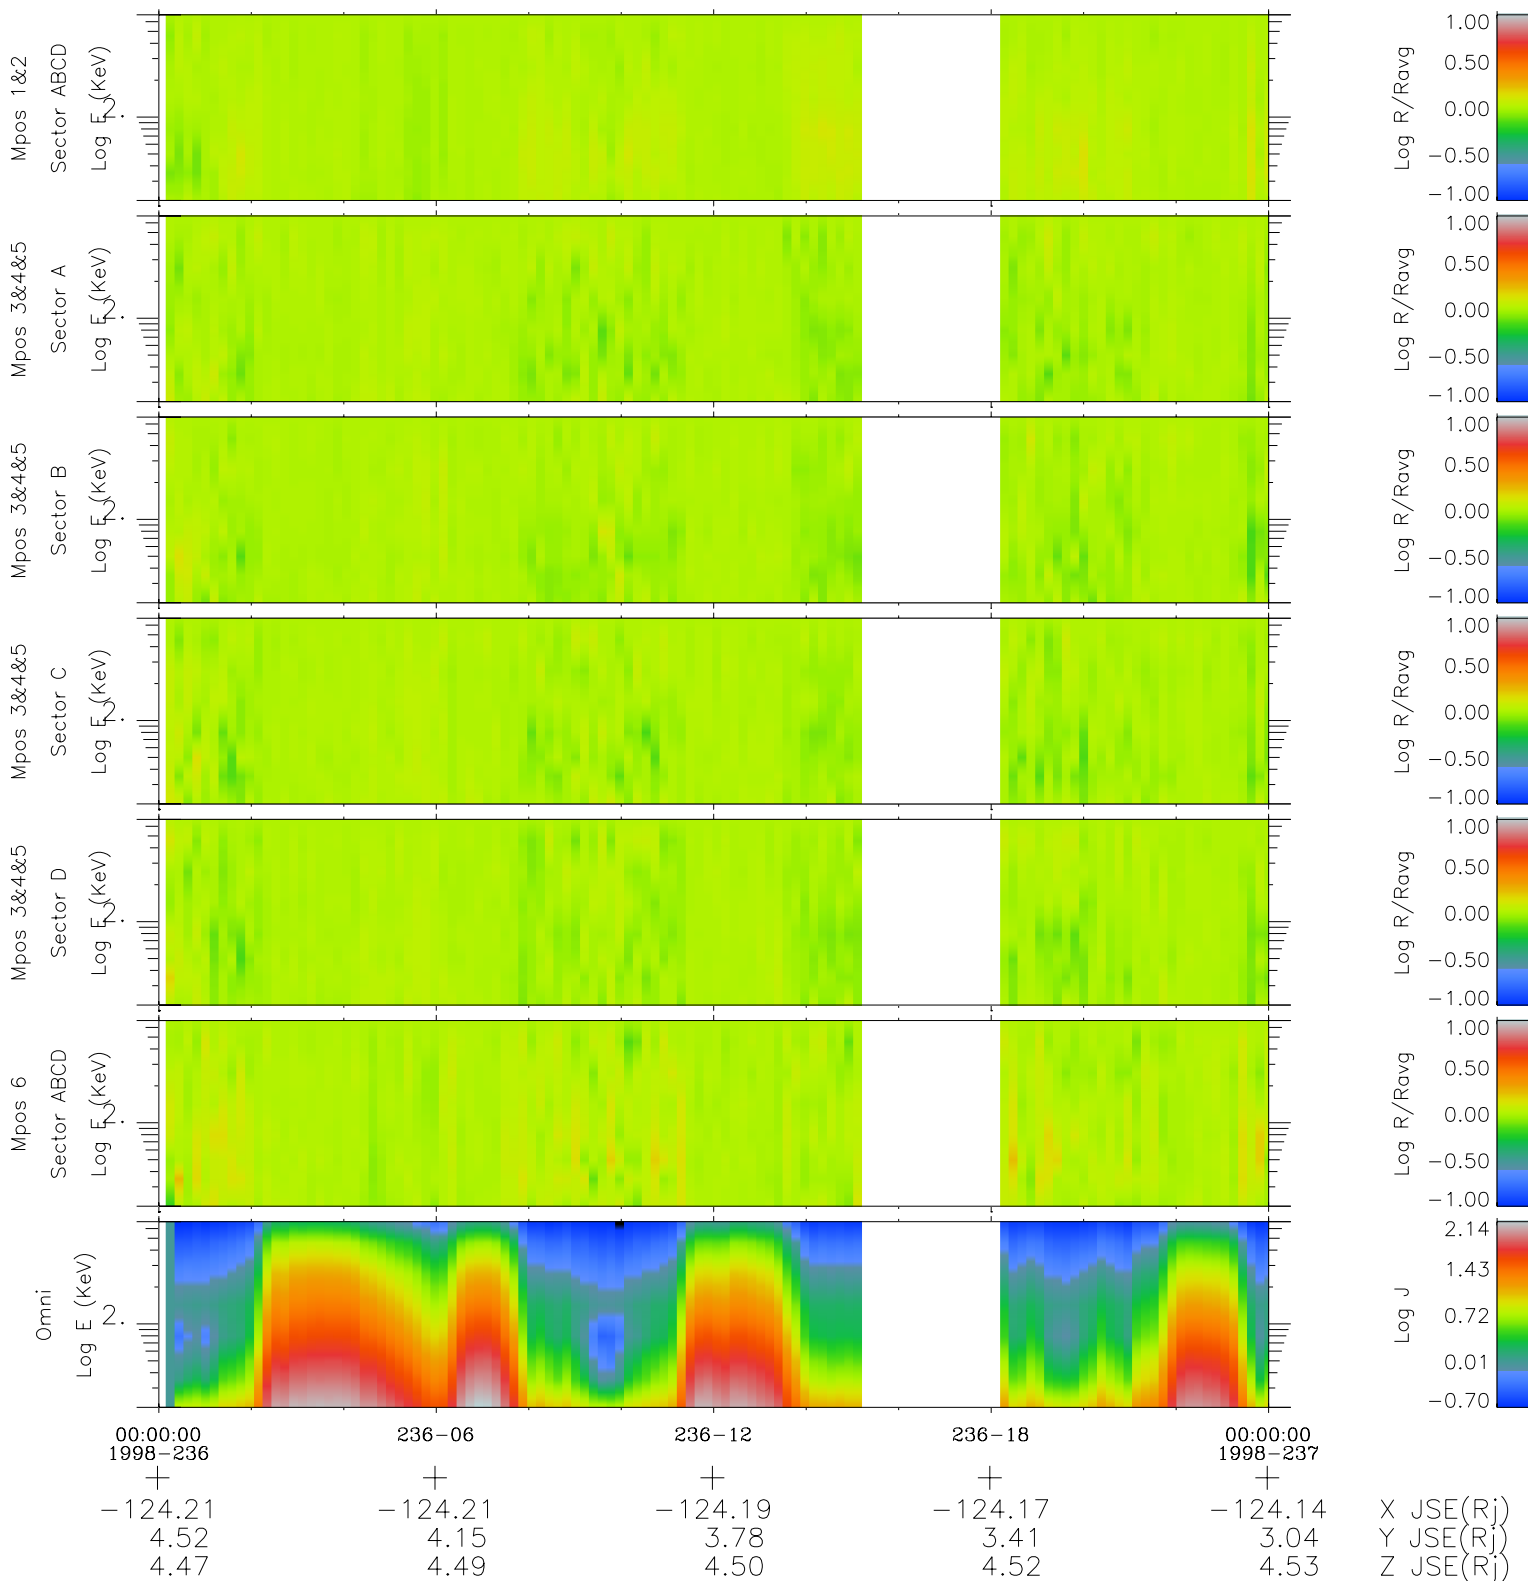

Galileo EPD Real Time R6 Electrons Spectra 98236

Software Version: RTSPEC_R6 V 1.20
 Data Production: 06-03-00
 Plot Production: Sun Sep 16 12:08:37 2001
 Color File: wondr3
 Geofactor File: 1.1

- ◇ = Jupiter look direction
- = Corotation look direction