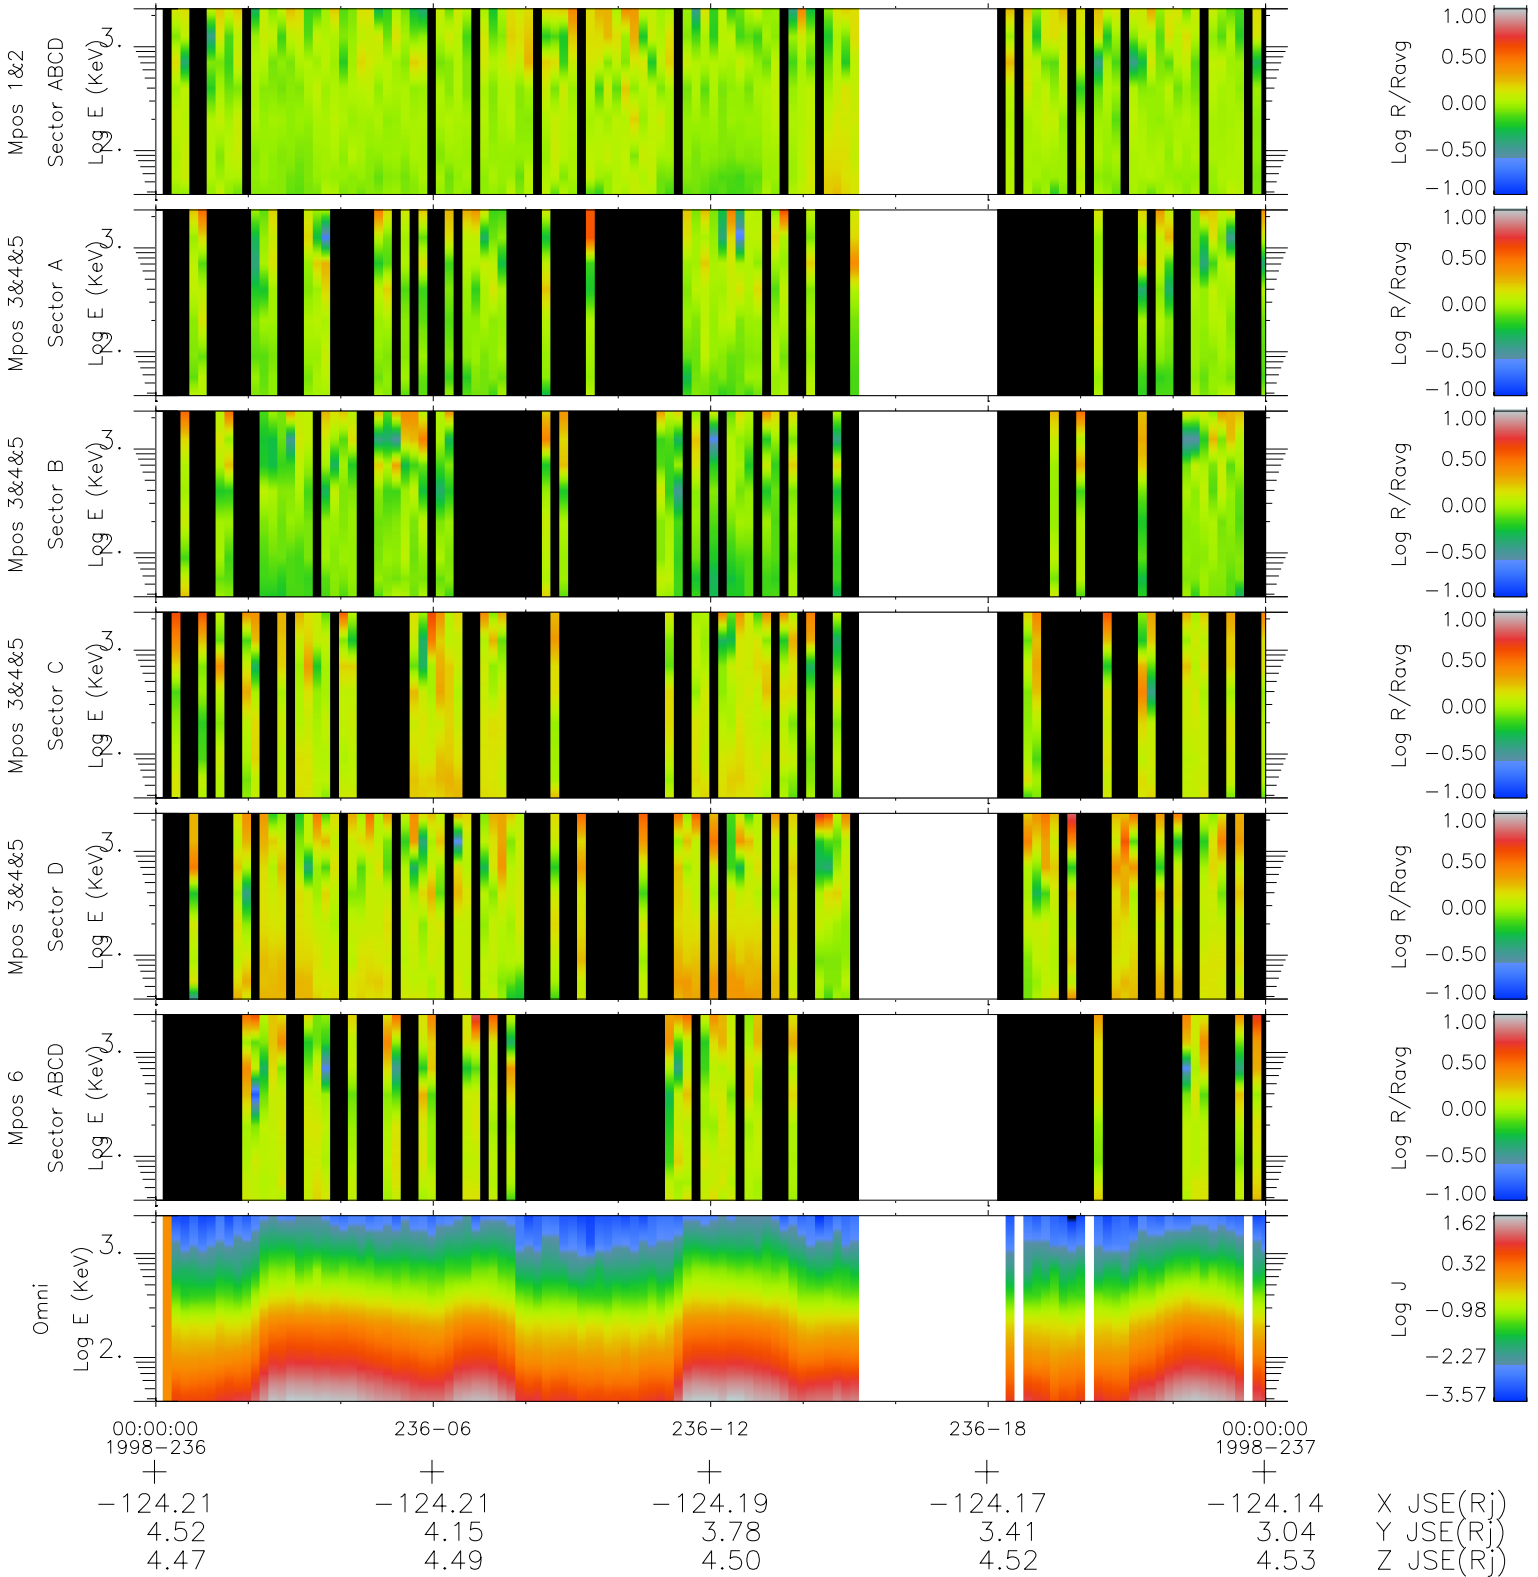

# Galileo EPD Real Time R6 Ions Spectra 98236

Software Version: RTSPEC\_R6 V 1.20  
 Data Production: 06-03-00  
 Plot Production: Sun Sep 16 12:08:31 2001  
 Color File: wondr3  
 Geofactor File: 1.1

- ◇ = Jupiter look direction
- = Corotation look direction