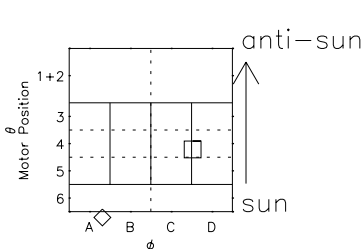

# Galileo EPD Real Time R6 Ions Spectra 98236

Software Version: RTSPEC\_R6 V 1.20  
 Data Production: 06-03-00  
 Plot Production: Sun Sep 16 12:08:31 2001  
 Color File: wondr3  
 Geofactor File: 1.1

- ◇ = Jupiter look direction
- = Corotation look direction