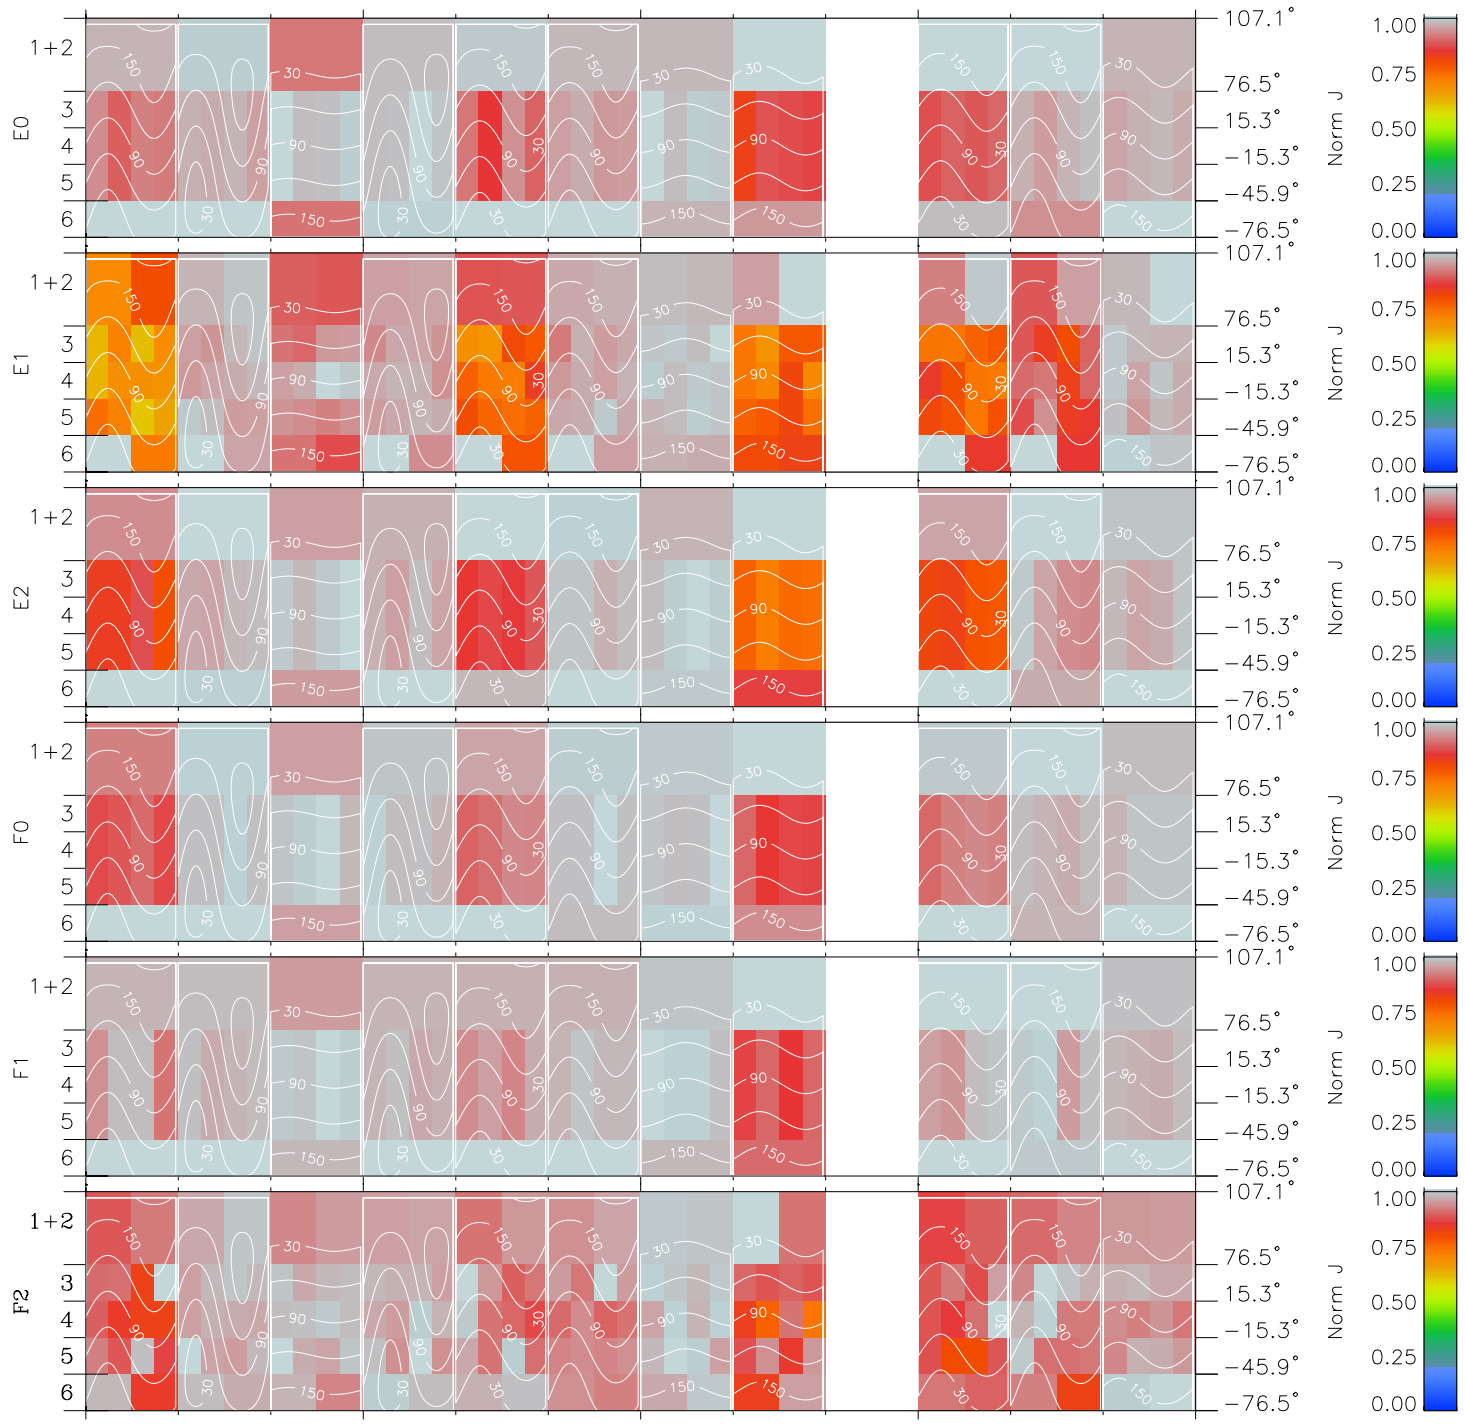

# Galileo EPD Real Time All-Sky Anisotropies 98236

Software Version: RTSKY\_NORM V 1.20  
 Data Production: 06-03-00  
 Plot Production: Sun Sep 16 12:09:23 2001  
 Color File: wondr3  
 Geofactor File: 1.1

00:00:00 1998-236	236-06	236-12	236-18	00:00:00 1998-237	X JSE(R <sub>j</sub> )
+	+	+	+	+	Y JSE(R <sub>j</sub> )
-124.21	-124.21	-124.19	-124.17	-124.14	Z JSE(R <sub>j</sub> )
4.52	4.15	3.78	3.41	3.04	
4.47	4.49	4.50	4.52	4.53	

- ◇ = Jupiter look direction
- = Corotation look direction