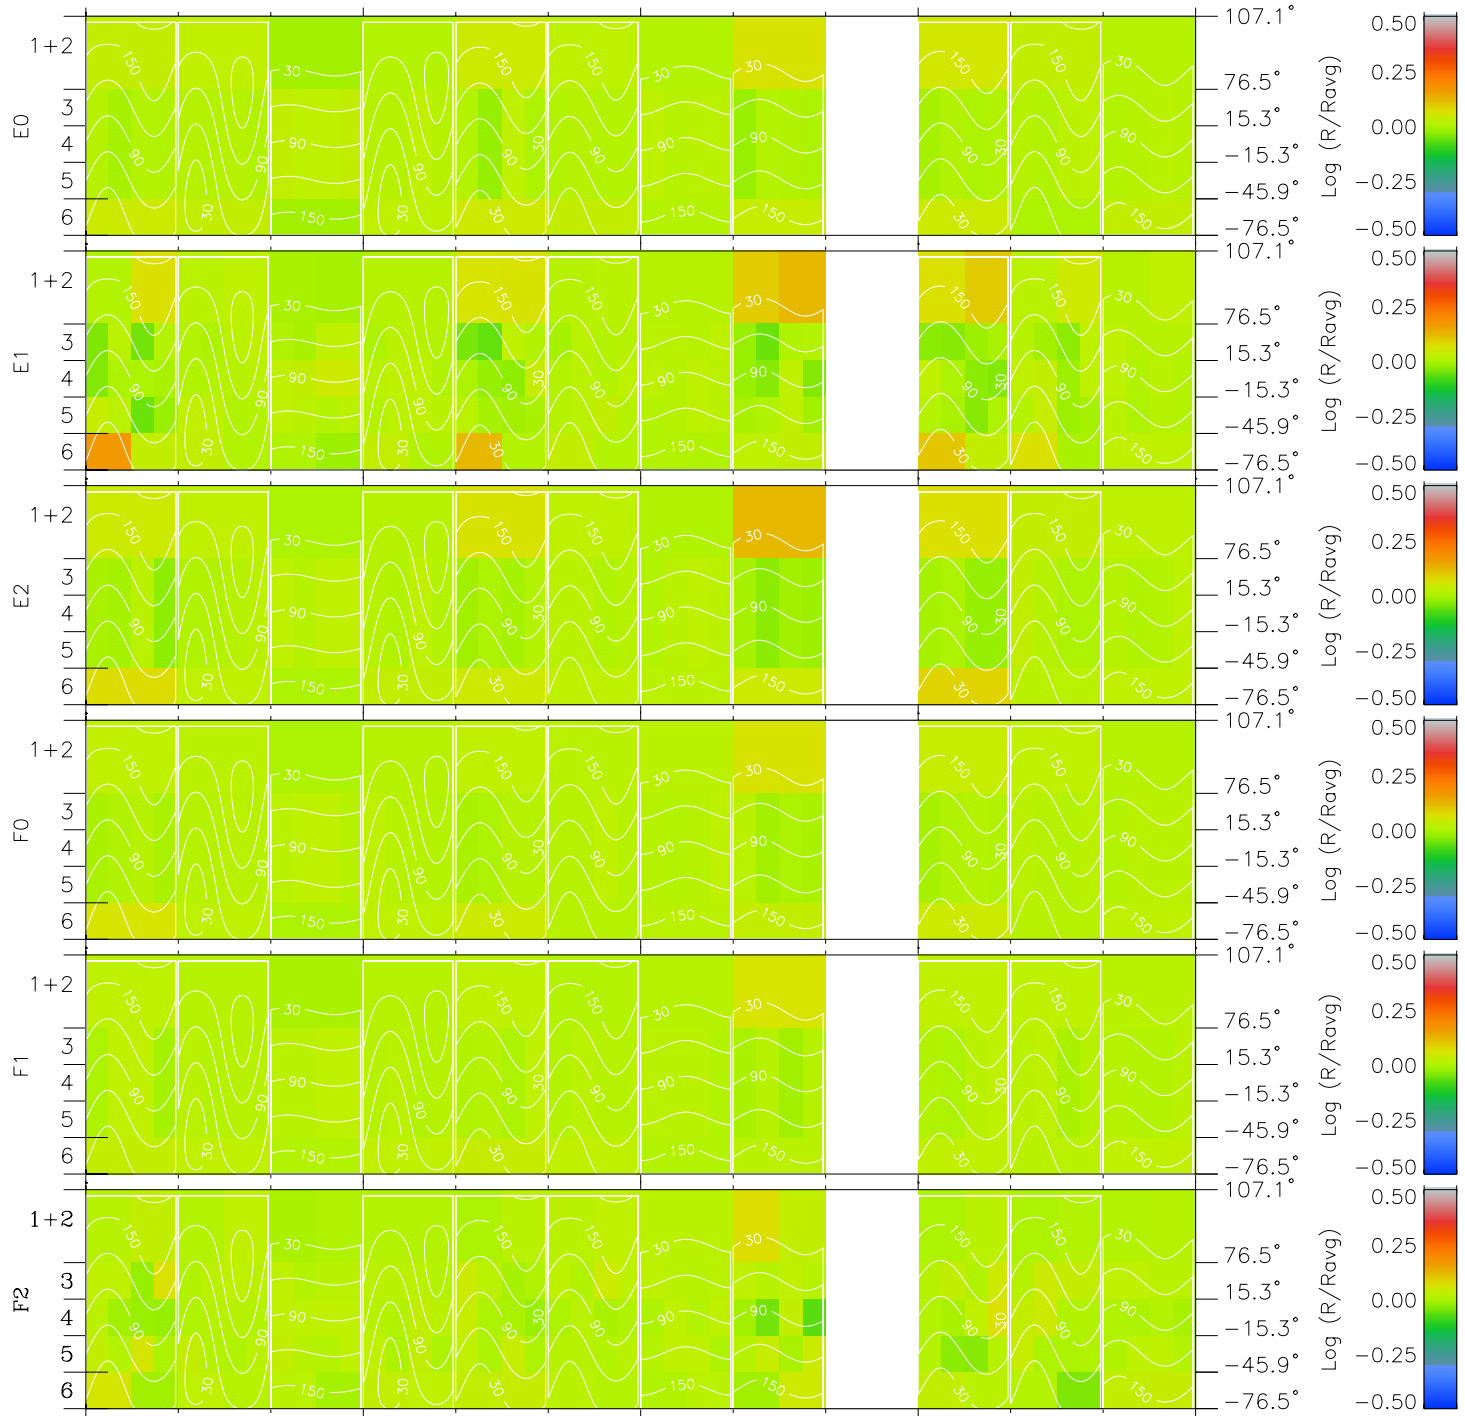

# Galileo EPD Real Time All-Sky Anisotropies 98236

Software Version: RTSKY\_MEAN V 1.20  
 Data Production: 06-03-00  
 Plot Production: Sun Sep 16 12:08:56 2001  
 Color File: wondr3  
 Geofactor File: 1.1

00:00:00  
1998-236

236-06

236-12

236-18

00:00:00  
1998-237

+  
-124.21  
4.52  
4.47

+  
-124.21  
4.15  
4.49

+  
-124.19  
3.78  
4.50

+  
-124.17  
3.41  
4.52

+  
-124.14  
3.04  
4.53

X JSE(R<sub>j</sub>)  
Y JSE(R<sub>j</sub>)  
Z JSE(R<sub>j</sub>)

- ◇ = Jupiter look direction
- = Corotation look direction