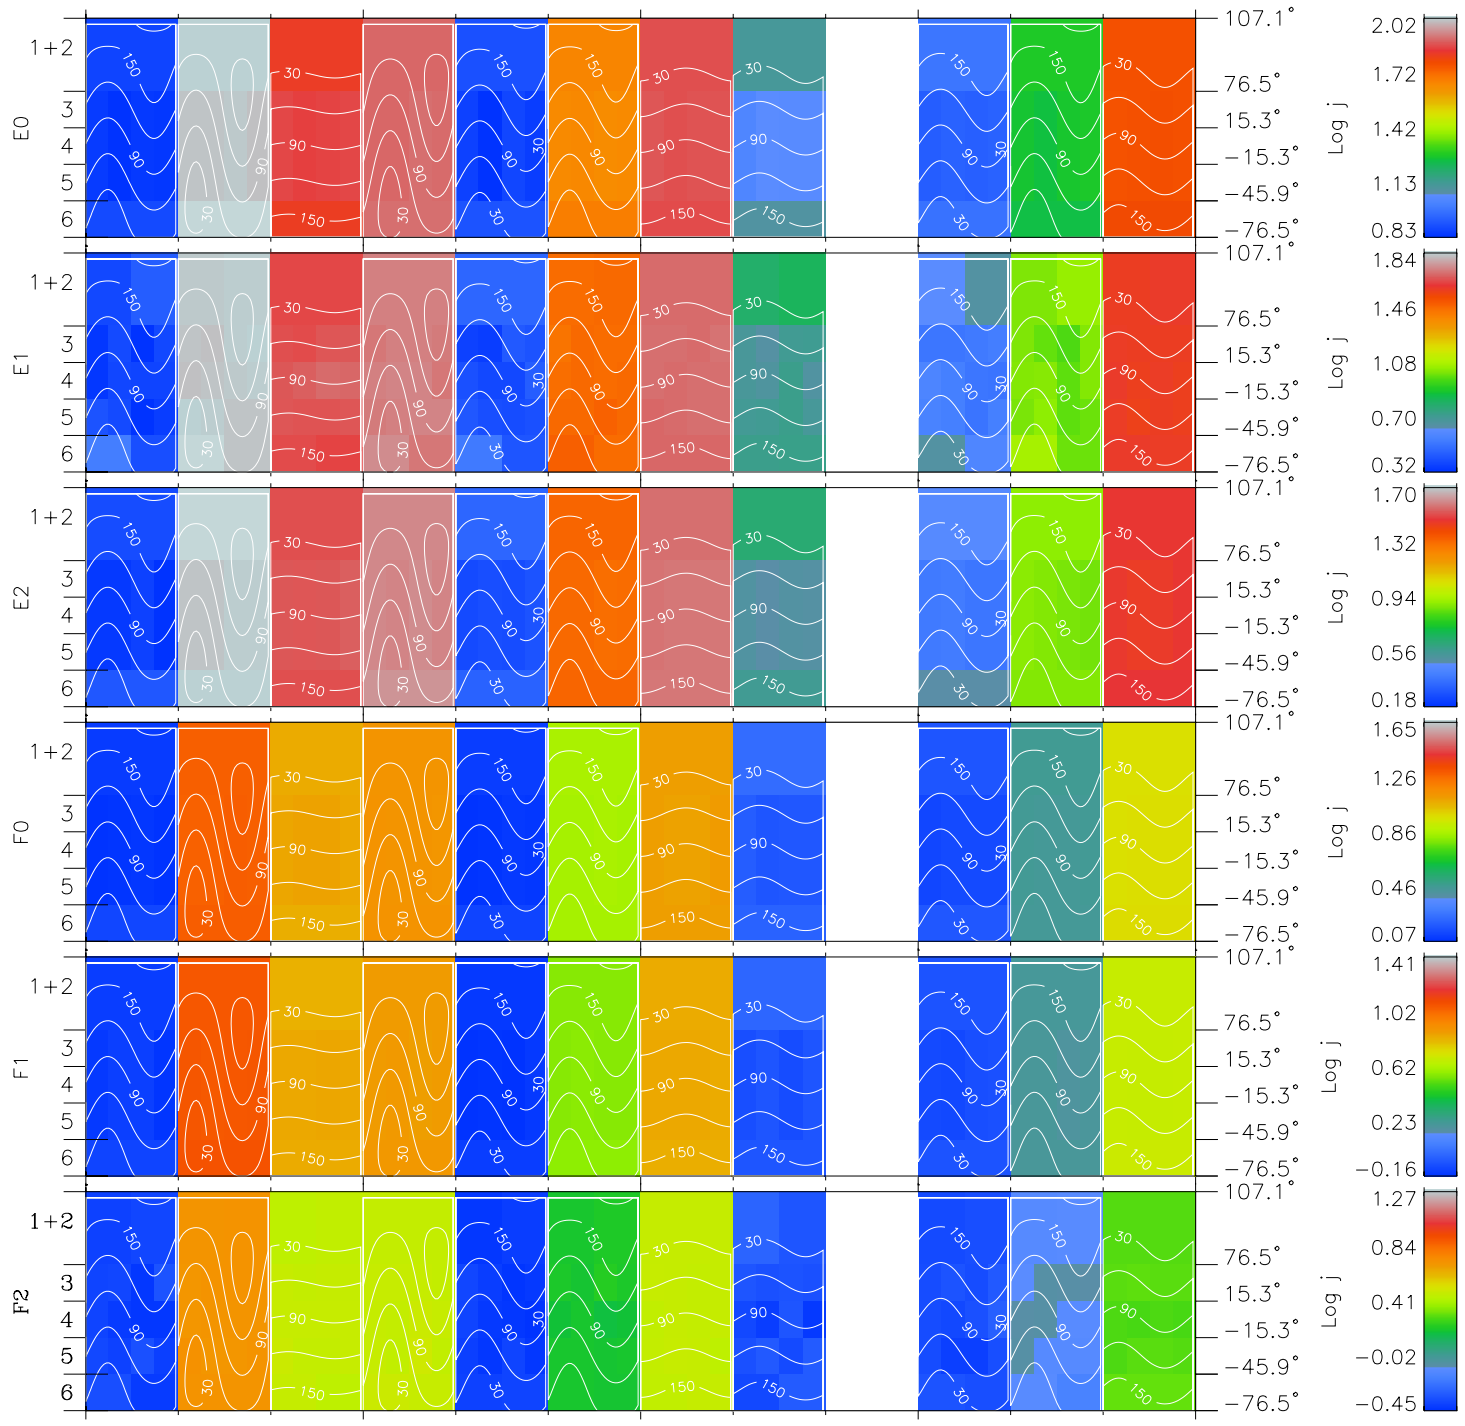

Galileo EPD Real Time All-Sky Anisotropies 98236

Software Version: RTSKY_FLUX V 1.20
Data Production: 06-03-00
Plot Production: Sun Sep 16 12:09:09 2001
Color File: wondr3
Geofactor File: 1.1

00:00:00 1998-236	236-06	236-12	236-18	00:00:00 1998-237	
+	+	+	+	+	X JSE(R _j)
-124.21	-124.21	-124.19	-124.17	-124.14	Y JSE(R _j)
4.52	4.15	3.78	3.41	3.04	Z JSE(R _j)
4.47	4.49	4.50	4.52	4.53	

- ◇ = Jupiter look direction
- = Corotation look direction