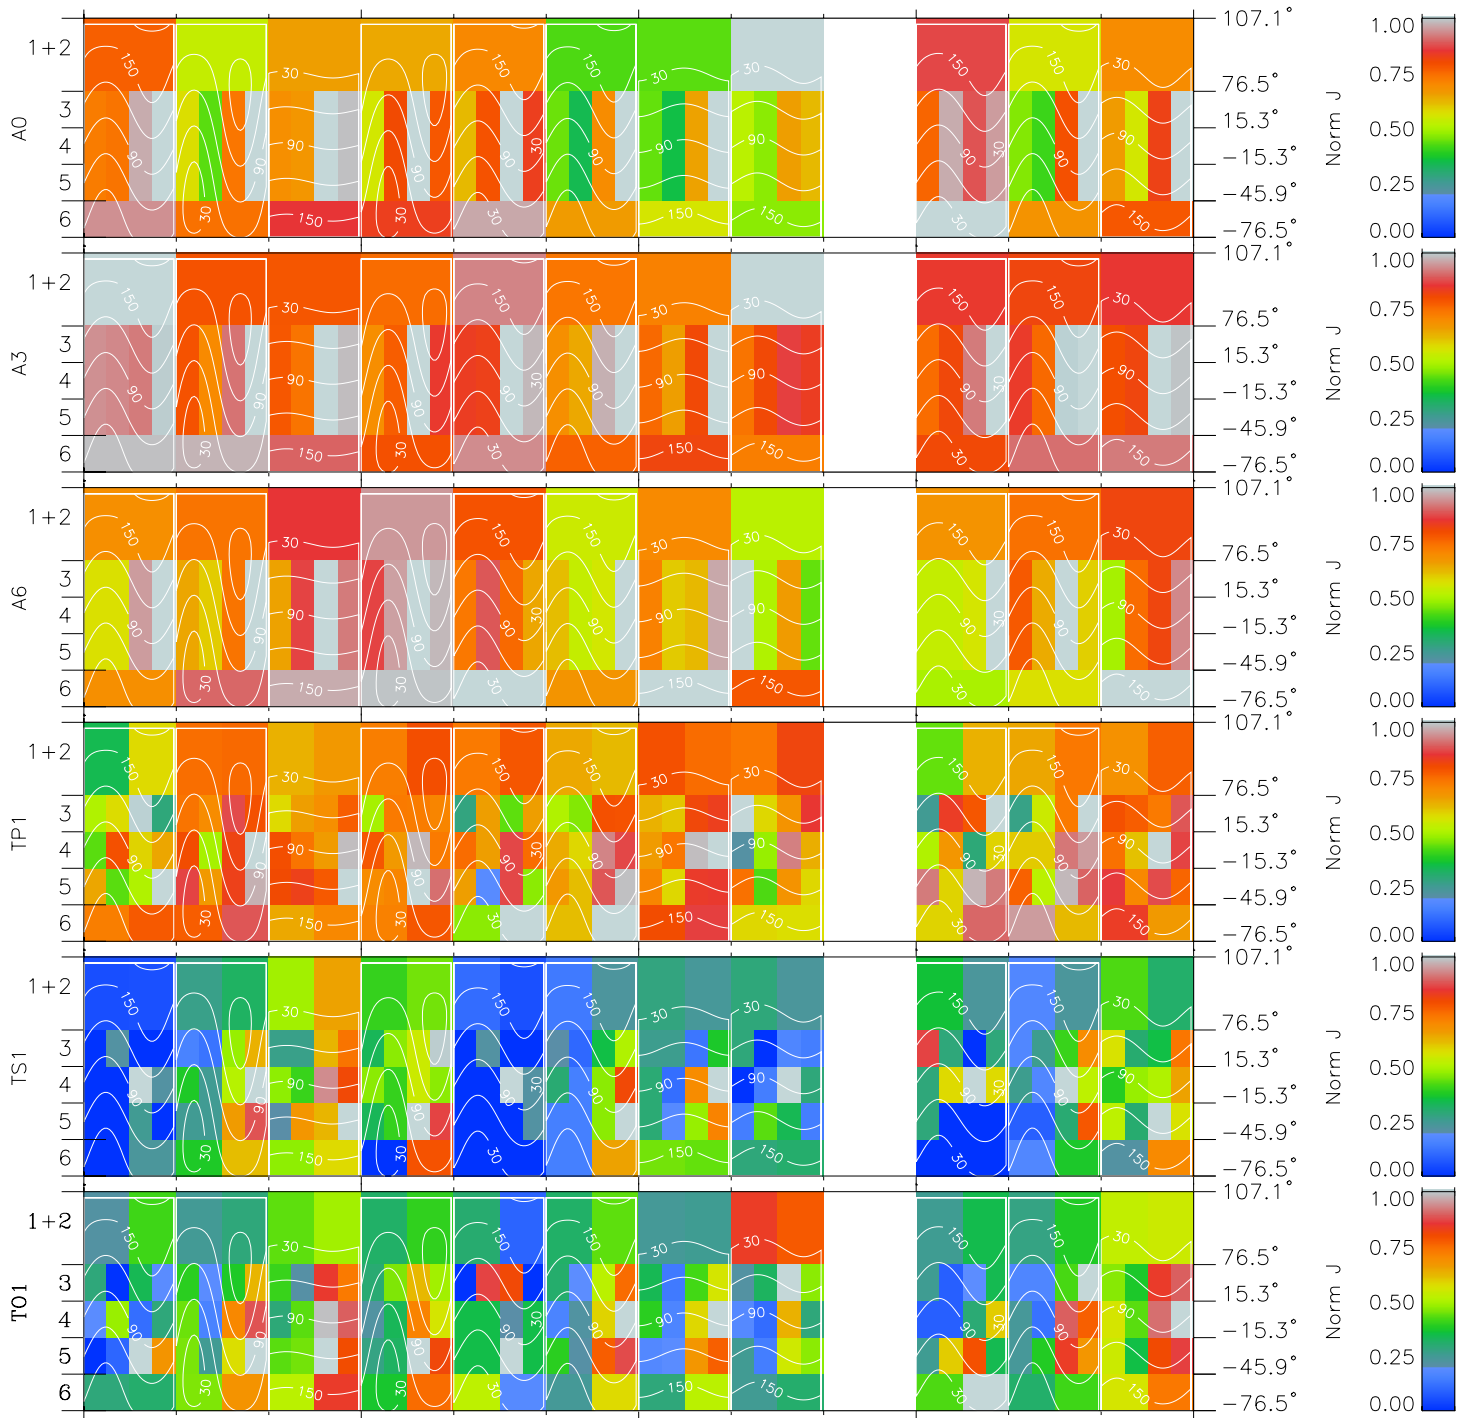

# Galileo EPD Real Time All-Sky Anisotropies 98236

Software Version: RTSKY\_NORM V 1.20  
Data Production: 06-03-00  
Plot Production: Sun Sep 16 12:09:16 2001  
Color File: wondr3  
Geofactor File: 1.1

00:00:00 1998-236	236-06	236-12	236-18	00:00:00 1998-237	
+	+	+	+	+	X JSE(R <sub>j</sub> )
-124.21	-124.21	-124.19	-124.17	-124.14	Y JSE(R <sub>j</sub> )
4.52	4.15	3.78	3.41	3.04	Z JSE(R <sub>j</sub> )
4.47	4.49	4.50	4.52	4.53	

- ◇ = Jupiter look direction
- = Corotation look direction