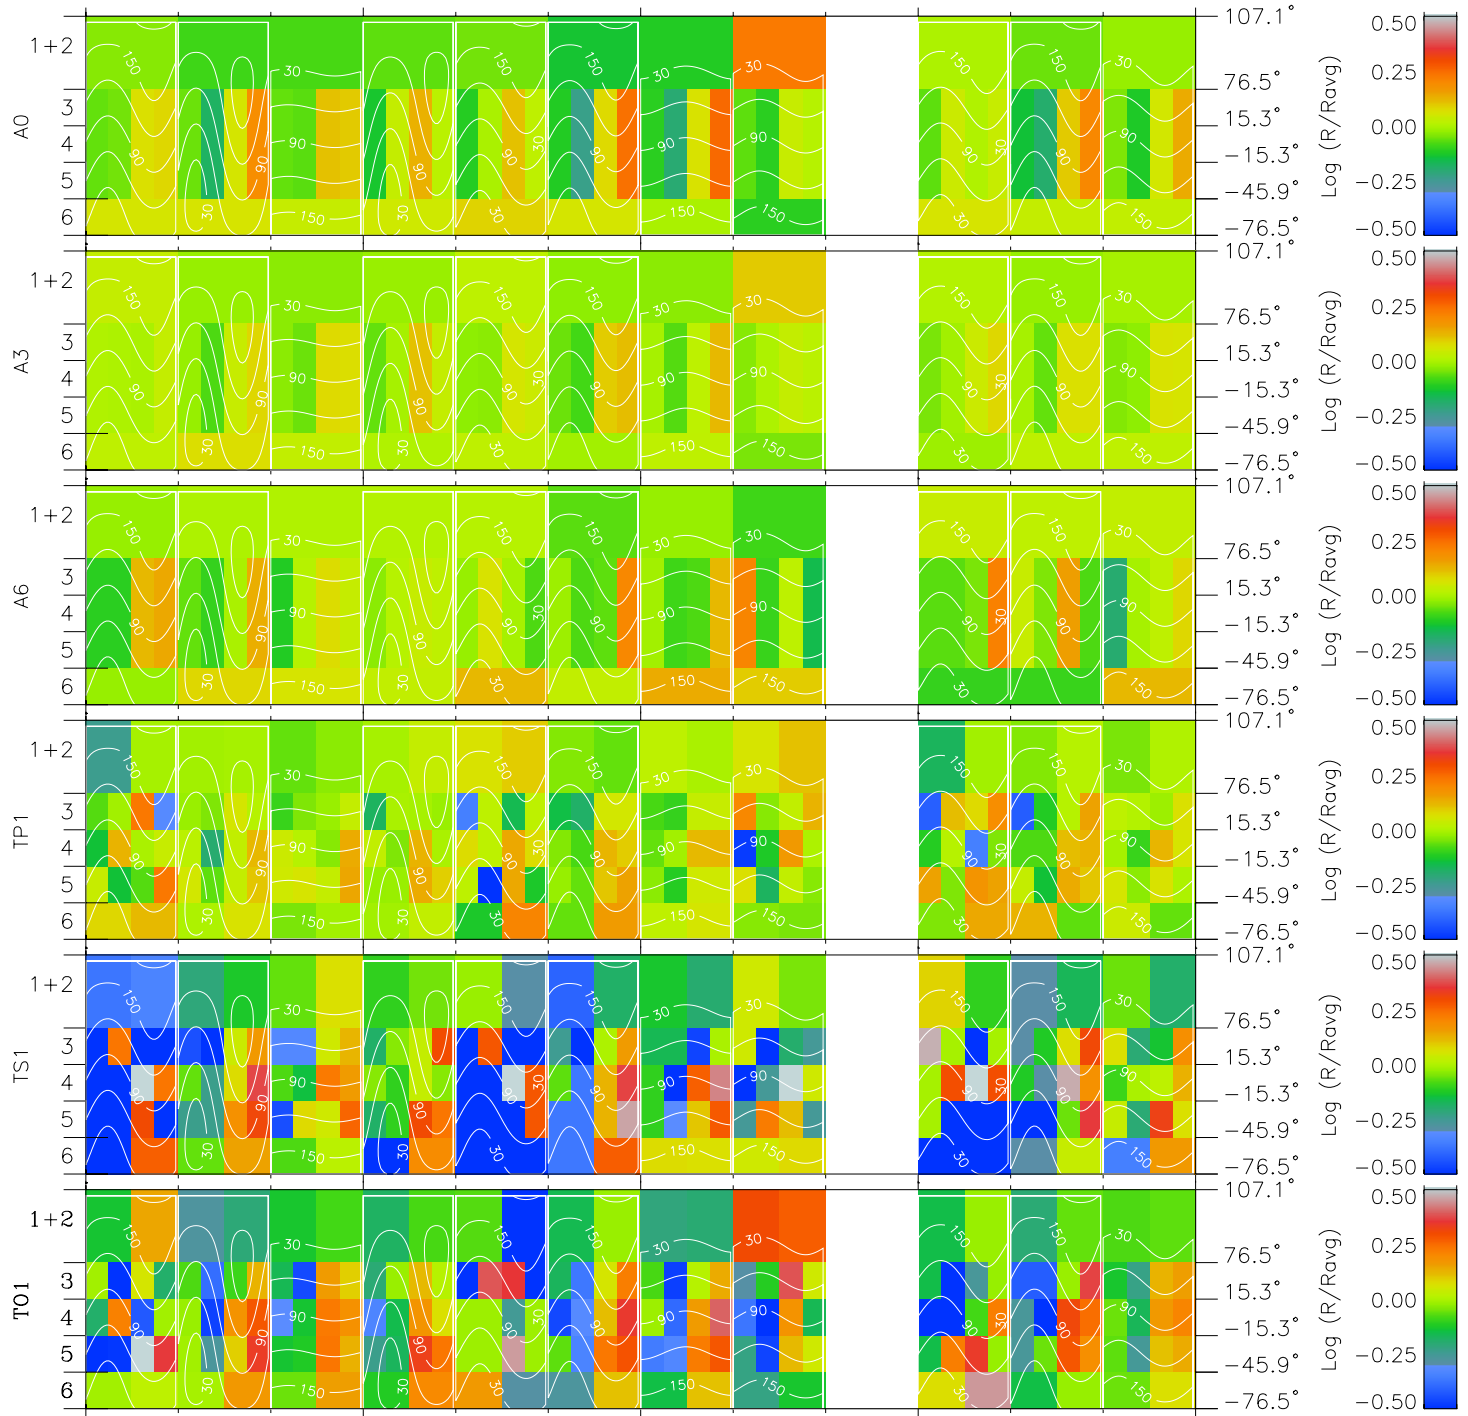

# Galileo EPD Real Time All-Sky Anisotropies 98236

Software Version: RTSKY\_MEAN V 1.20  
 Data Production: 06-03-00  
 Plot Production: Sun Sep 16 12:08:50 2001  
 Color File: wondr3  
 Geofactor File: 1.1

00:00:00  
1998-236

236-06

236-12

236-18

00:00:00  
1998-237

+  
-124.21  
4.52  
4.47

+  
-124.21  
4.15  
4.49

+  
-124.19  
3.78  
4.50

+  
-124.17  
3.41  
4.52

+  
-124.14  
3.04  
4.53

X JSE(R<sub>j</sub>)  
Y JSE(R<sub>j</sub>)  
Z JSE(R<sub>j</sub>)

◇ = Jupiter look direction  
 □ = Corotation look direction