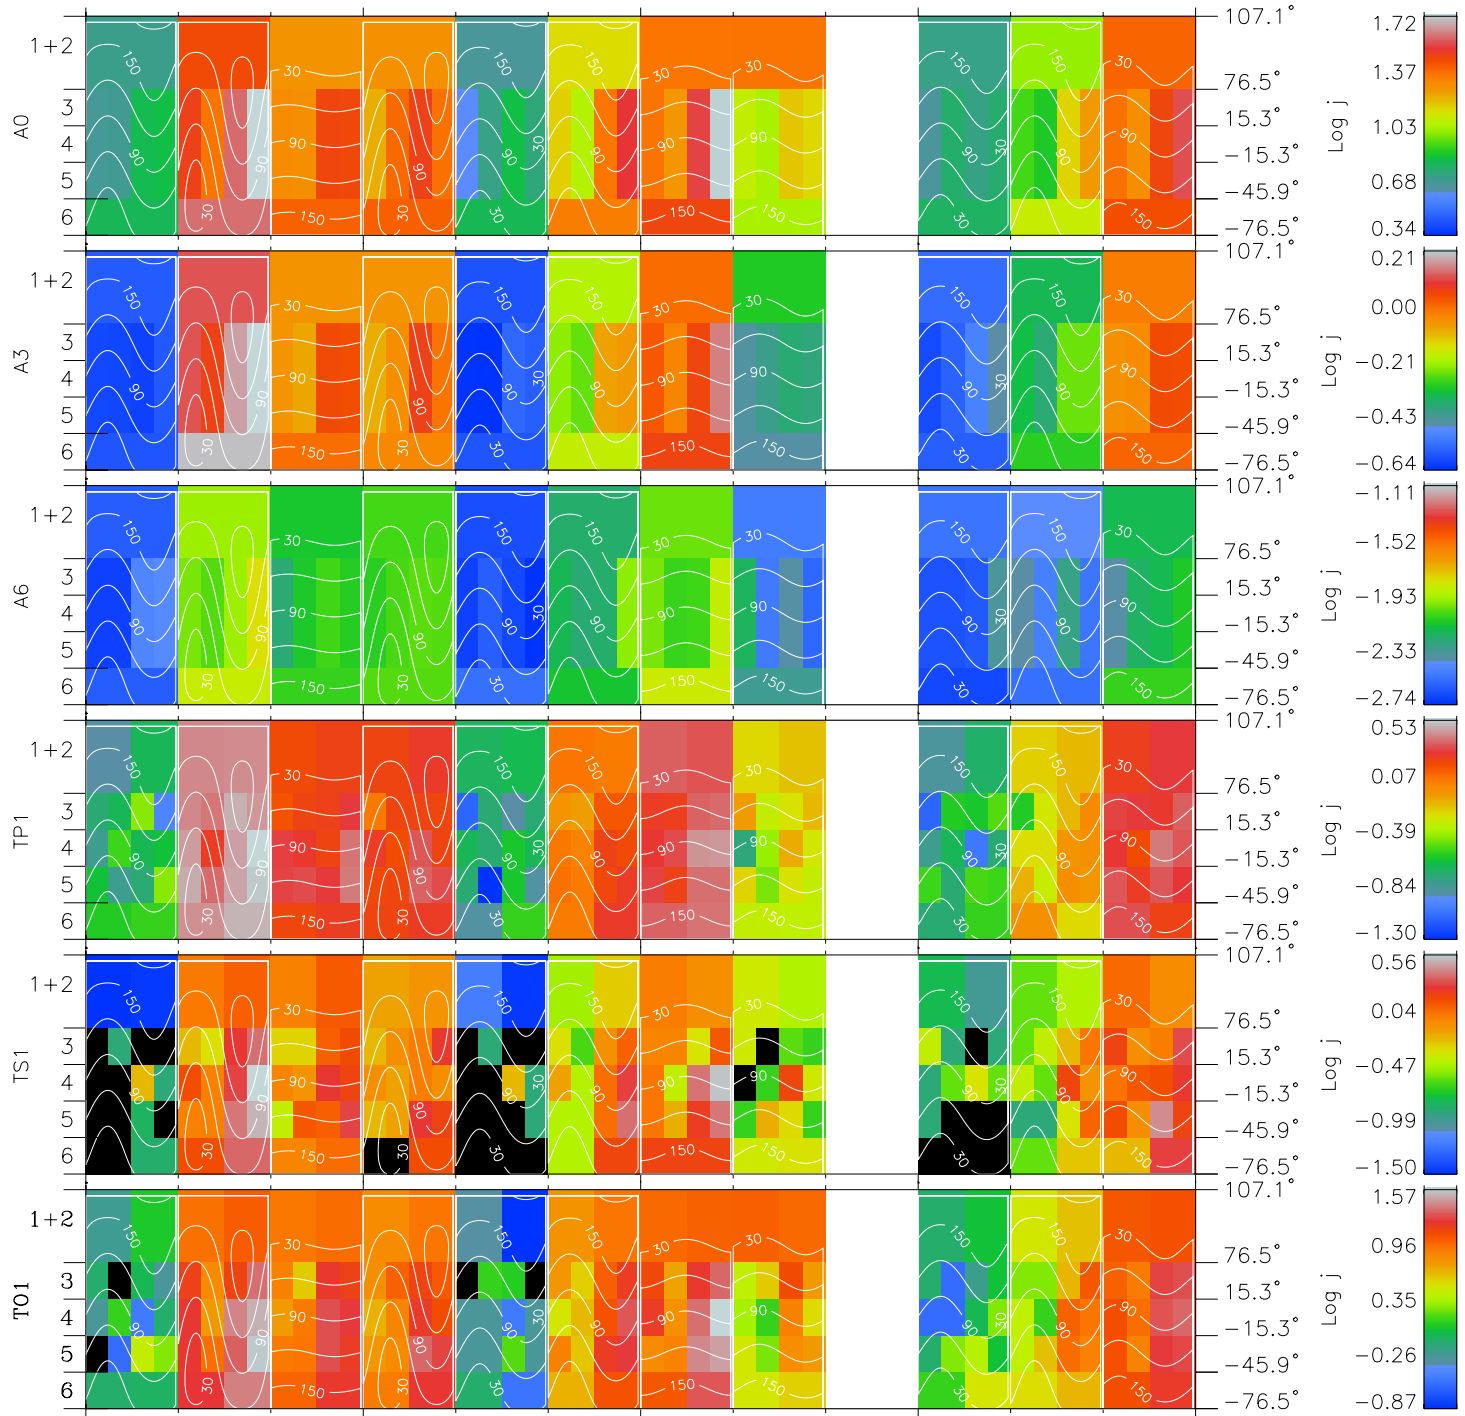

# Galileo EPD Real Time All-Sky Anisotropies 98236

Software Version: RTSKY\_FLUX V 1.20  
 Data Production: 06-03-00  
 Plot Production: Sun Sep 16 12:09:03 2001  
 Color File: wondr3  
 Geofactor File: 1.1

00:00:00 1998-236	236-06	236-12	236-18	00:00:00 1998-237	X JSE(R <sub>j</sub> )
+	+	+	+	+	
-124.21	-124.21	-124.19	-124.17	-124.14	Y JSE(R <sub>j</sub> )
4.52	4.15	3.78	3.41	3.04	Z JSE(R <sub>j</sub> )
4.47	4.49	4.50	4.52	4.53	

- ◇ = Jupiter look direction
- = Corotation look direction