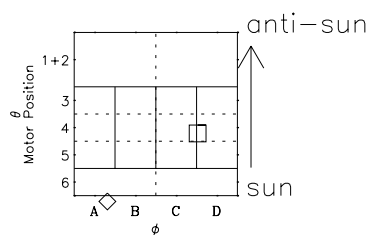

# Galileo EPD Real-Time Omni 98236

Software Version: RTLINE\_OMNI V 1.20  
Data Production: 06-03-00  
Plot Production: Sun Sep 16 12:10:30 2001

◇ = Jupiter look direction  
□ = Corotation look direction