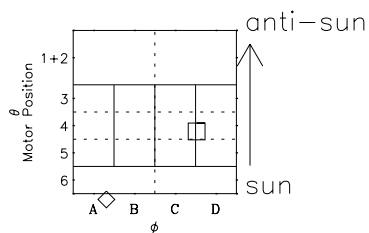

# Galileo EPD Real-Time Omni 98236

Software Version: RTLINE\_OMNI V 1.20  
Data Production: 06-03-00  
Plot Production: Sun Sep 16 12:10:28 2001

- ◇ = Jupiter look direction
- = Corotation look direction