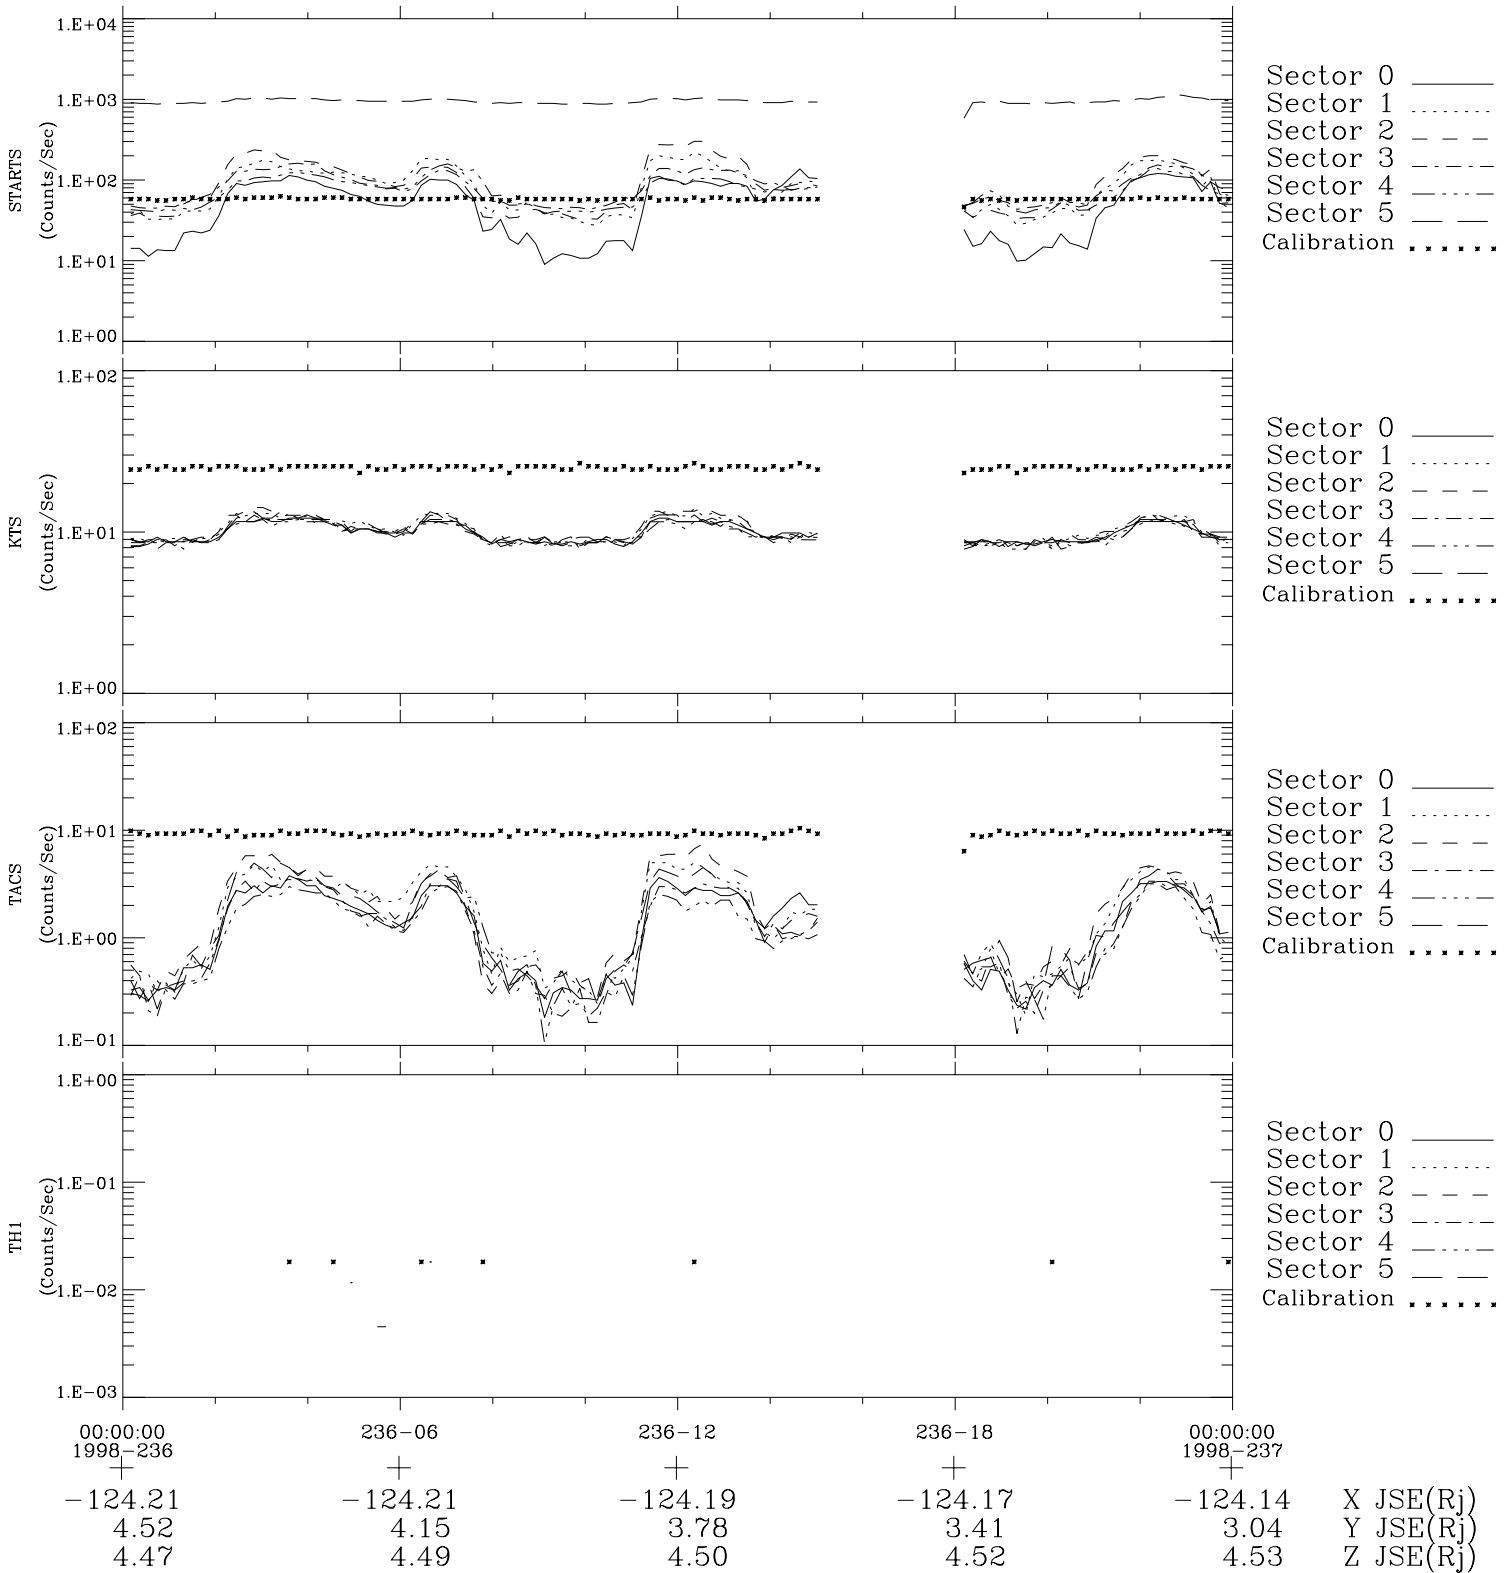

Galileo EPD Real-Time Six-Sector 98236

Software Version: RTLINE_R6 V 1.20
Data Production: 06-03-00
Plot Production: Sun Sep 16 12:10:37 2001

◇ = Jupiter look direction
□ = Corotation look direction