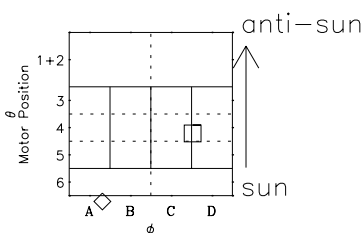

Galileo EPD Real-Time Six-Sector 98236

Software Version: RTLINE_R6 V 1.20
Data Production: 06-03-00
Plot Production: Sun Sep 16 12:10:37 2001

◇ = Jupiter look direction
□ = Corotation look direction