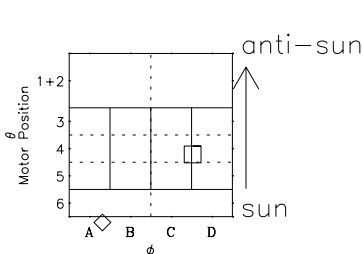

# Galileo EPD Real-Time Six-Sector 98236

Software Version: RTLINE\_R6 V 1.20  
Data Production: 06-03-00  
Plot Production: Sun Sep 16 12:10:36 2001

◇ = Jupiter look direction  
□ = Corotation look direction