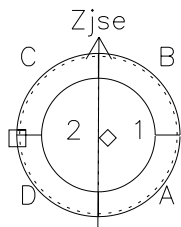

# Galileo EPD Real-Time Six-Sector 98236

Software Version: RTLINE\_R6 V 1.20  
Data Production: 06-03-00  
Plot Production: Sun Sep 16 12:10:36 2001

◇ = Jupiter look direction  
□ = Corotation look direction