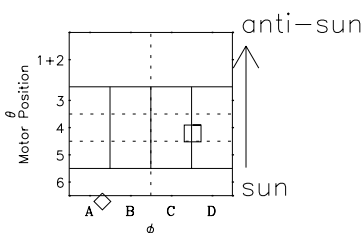

Galileo EPD Real-Time Six-Sector 98236

Software Version: RTLINE_R6 V 1.20
Data Production: 06-03-00
Plot Production: Sun Sep 16 12:10:36 2001

◇ = Jupiter look direction
□ = Corotation look direction