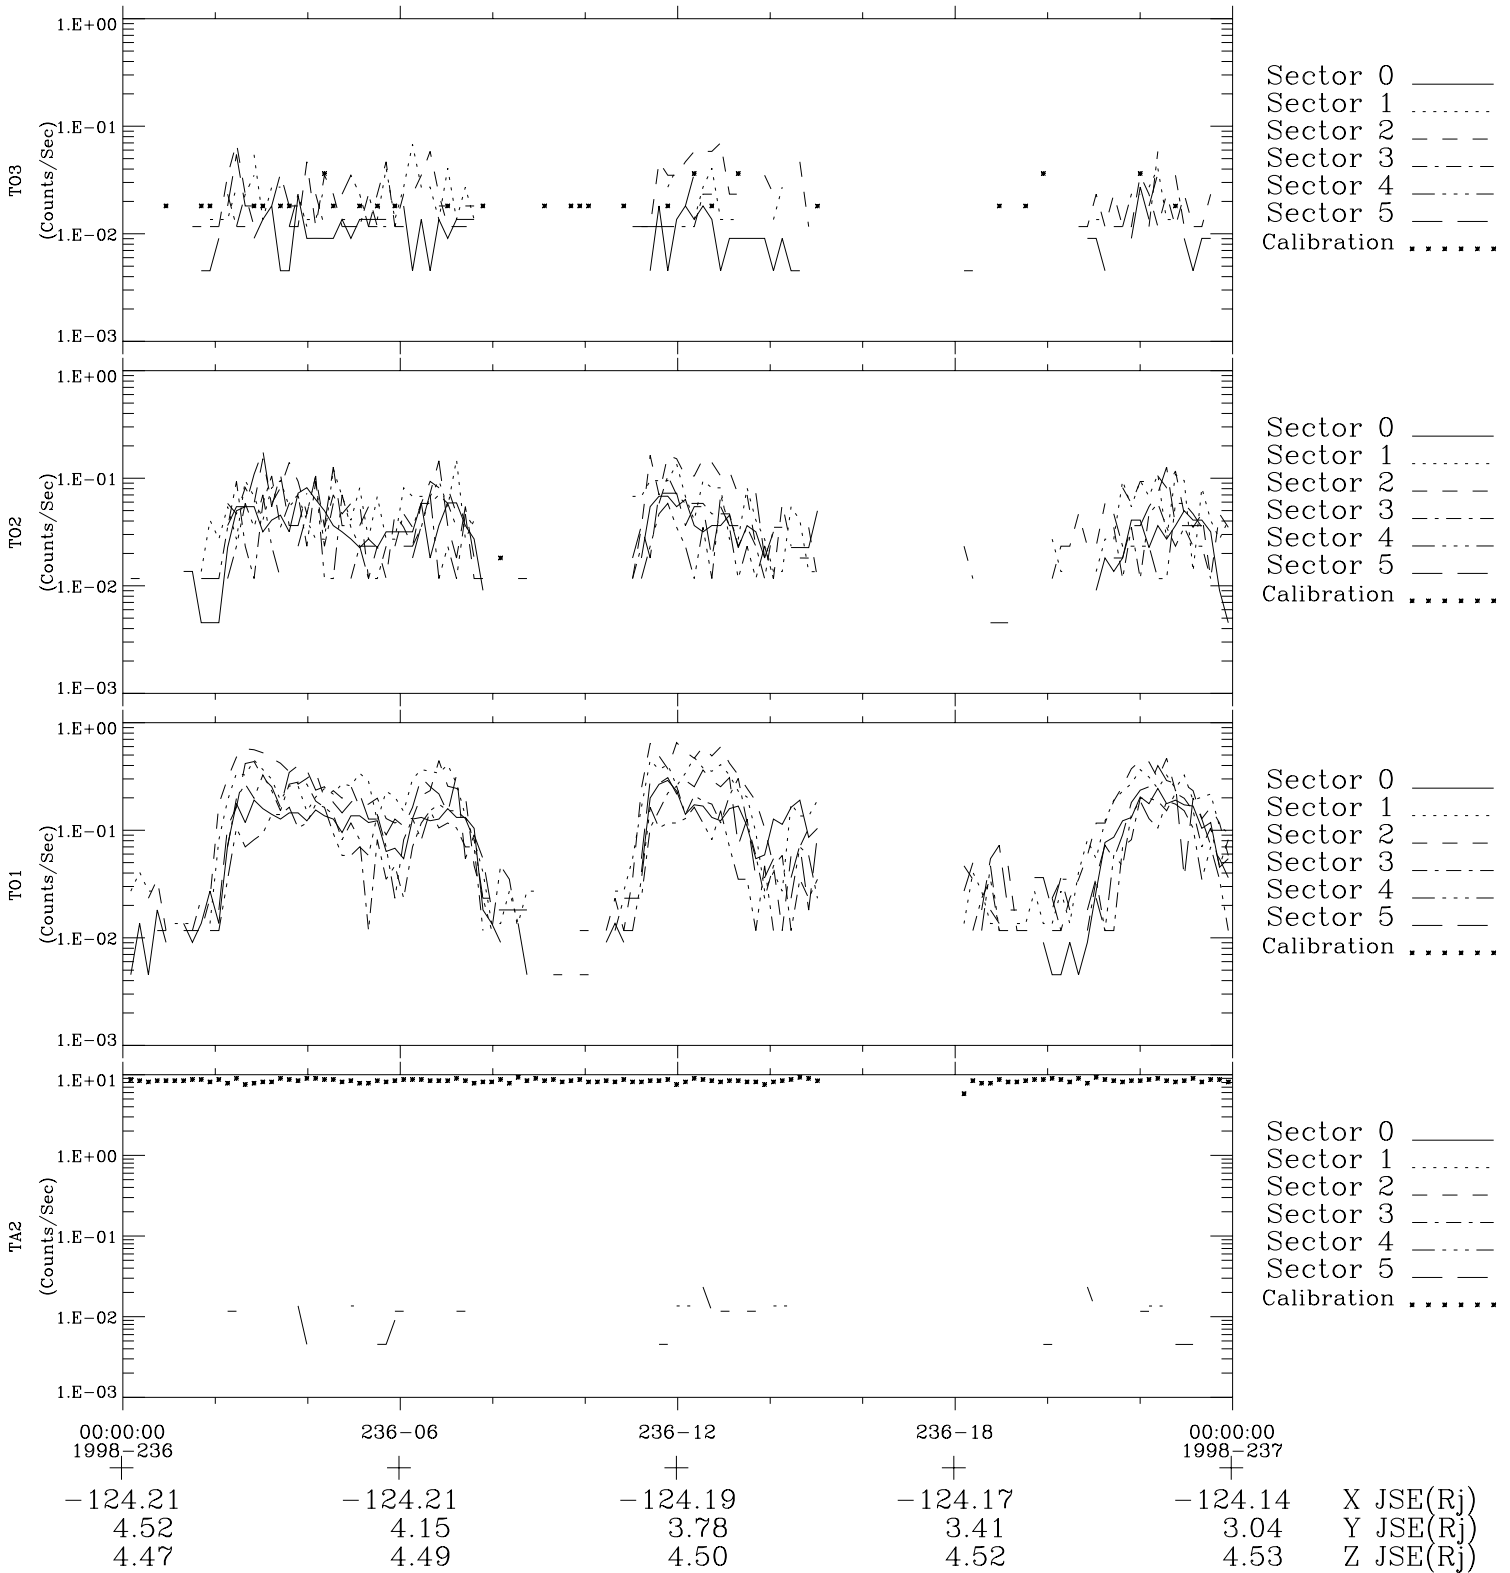

Galileo EPD Real-Time Six-Sector 98236

Software Version: RTLINE_R6 V 1.20
Data Production: 06-03-00
Plot Production: Sun Sep 16 12:10:36 2001

◇ = Jupiter look direction
□ = Corotation look direction