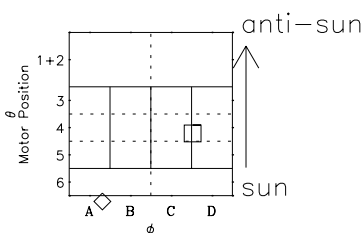

Galileo EPD Real-Time Six-Sector 98236

Software Version: RTLINE_R6 V 1.20
Data Production: 06-03-00
Plot Production: Sun Sep 16 12:10:35 2001

◇ = Jupiter look direction
□ = Corotation look direction