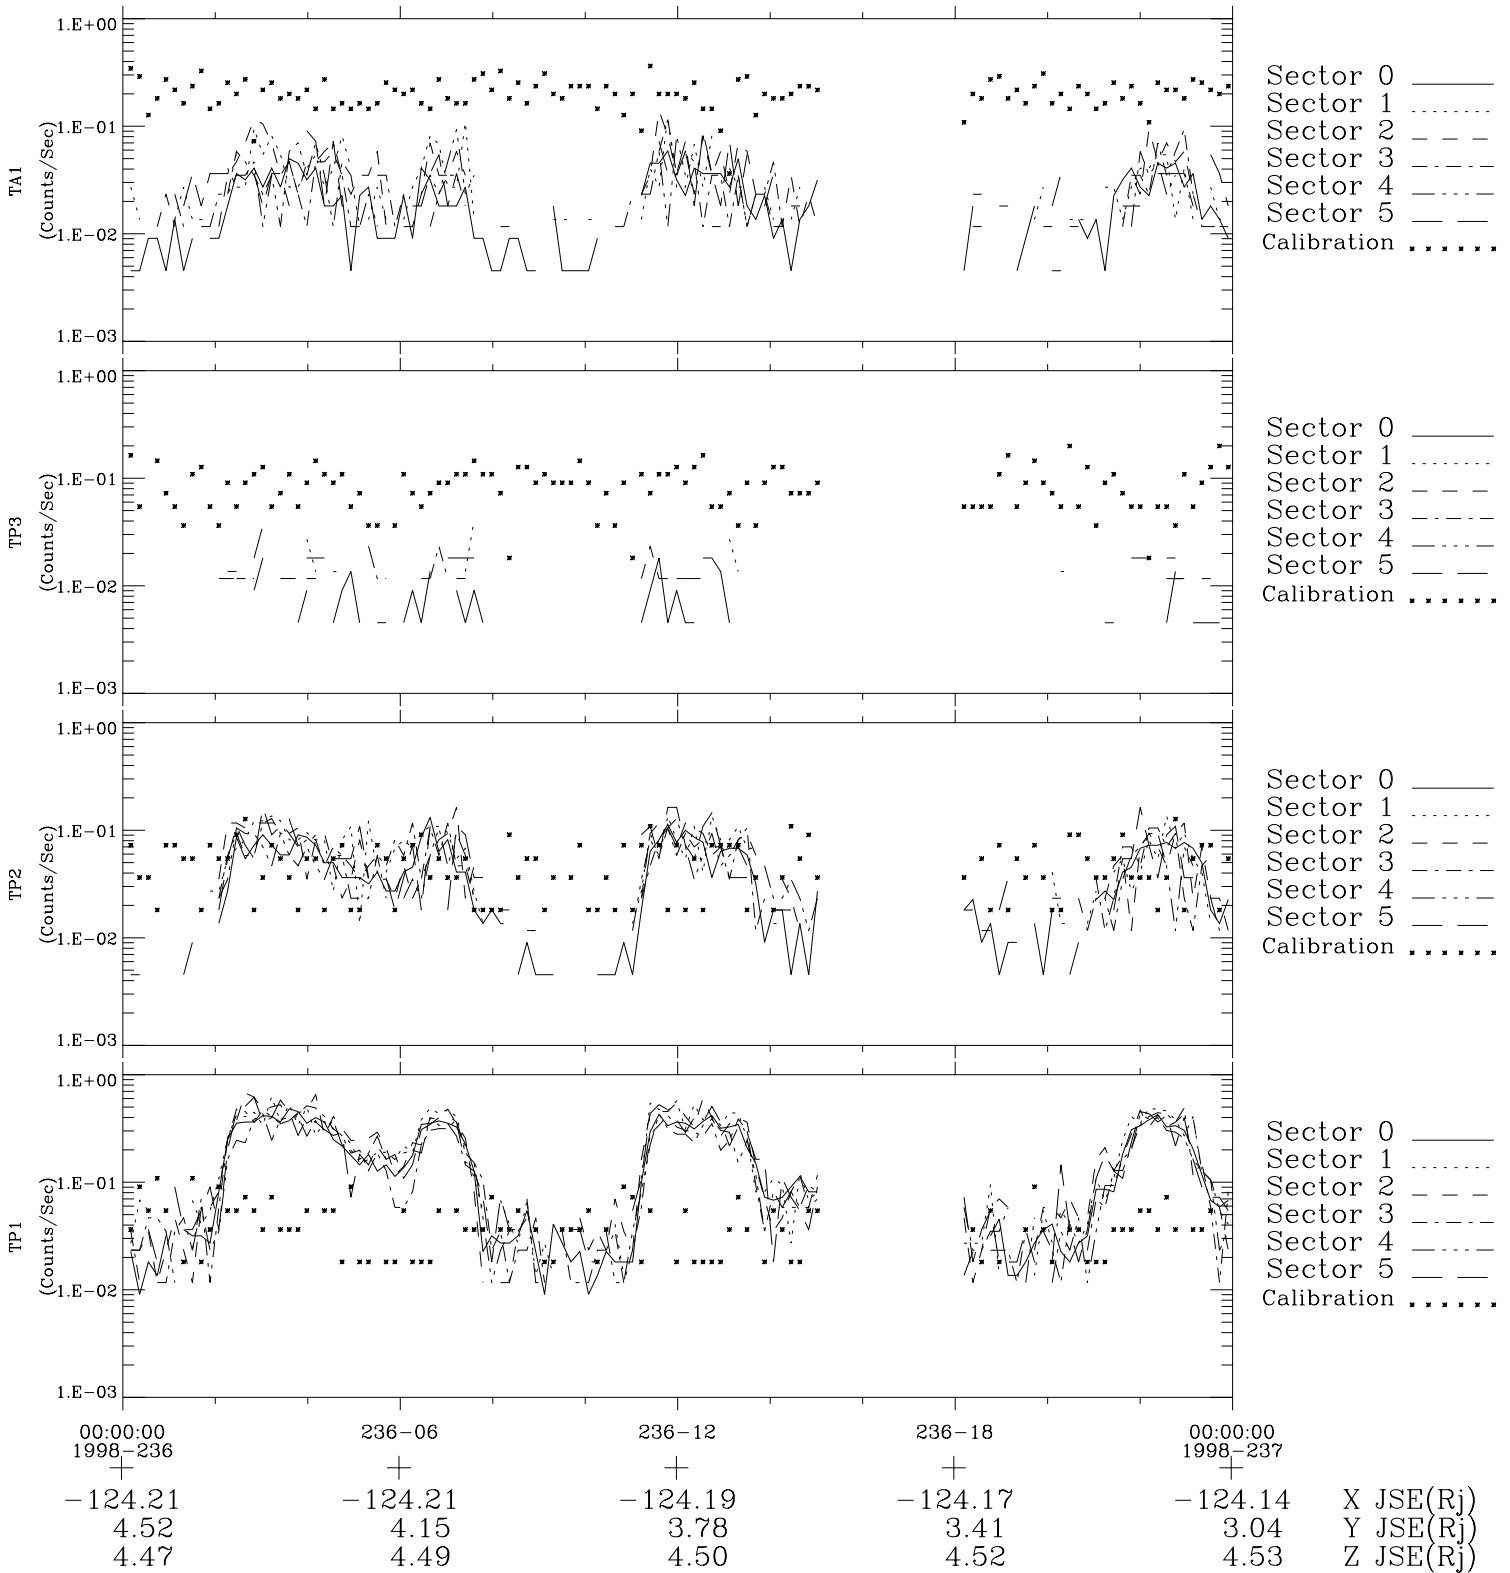

Galileo EPD Real-Time Six-Sector 98236

Software Version: RTLINE_R6 V 1.20
Data Production: 06-03-00
Plot Production: Sun Sep 16 12:10:35 2001

◇ = Jupiter look direction
□ = Corotation look direction