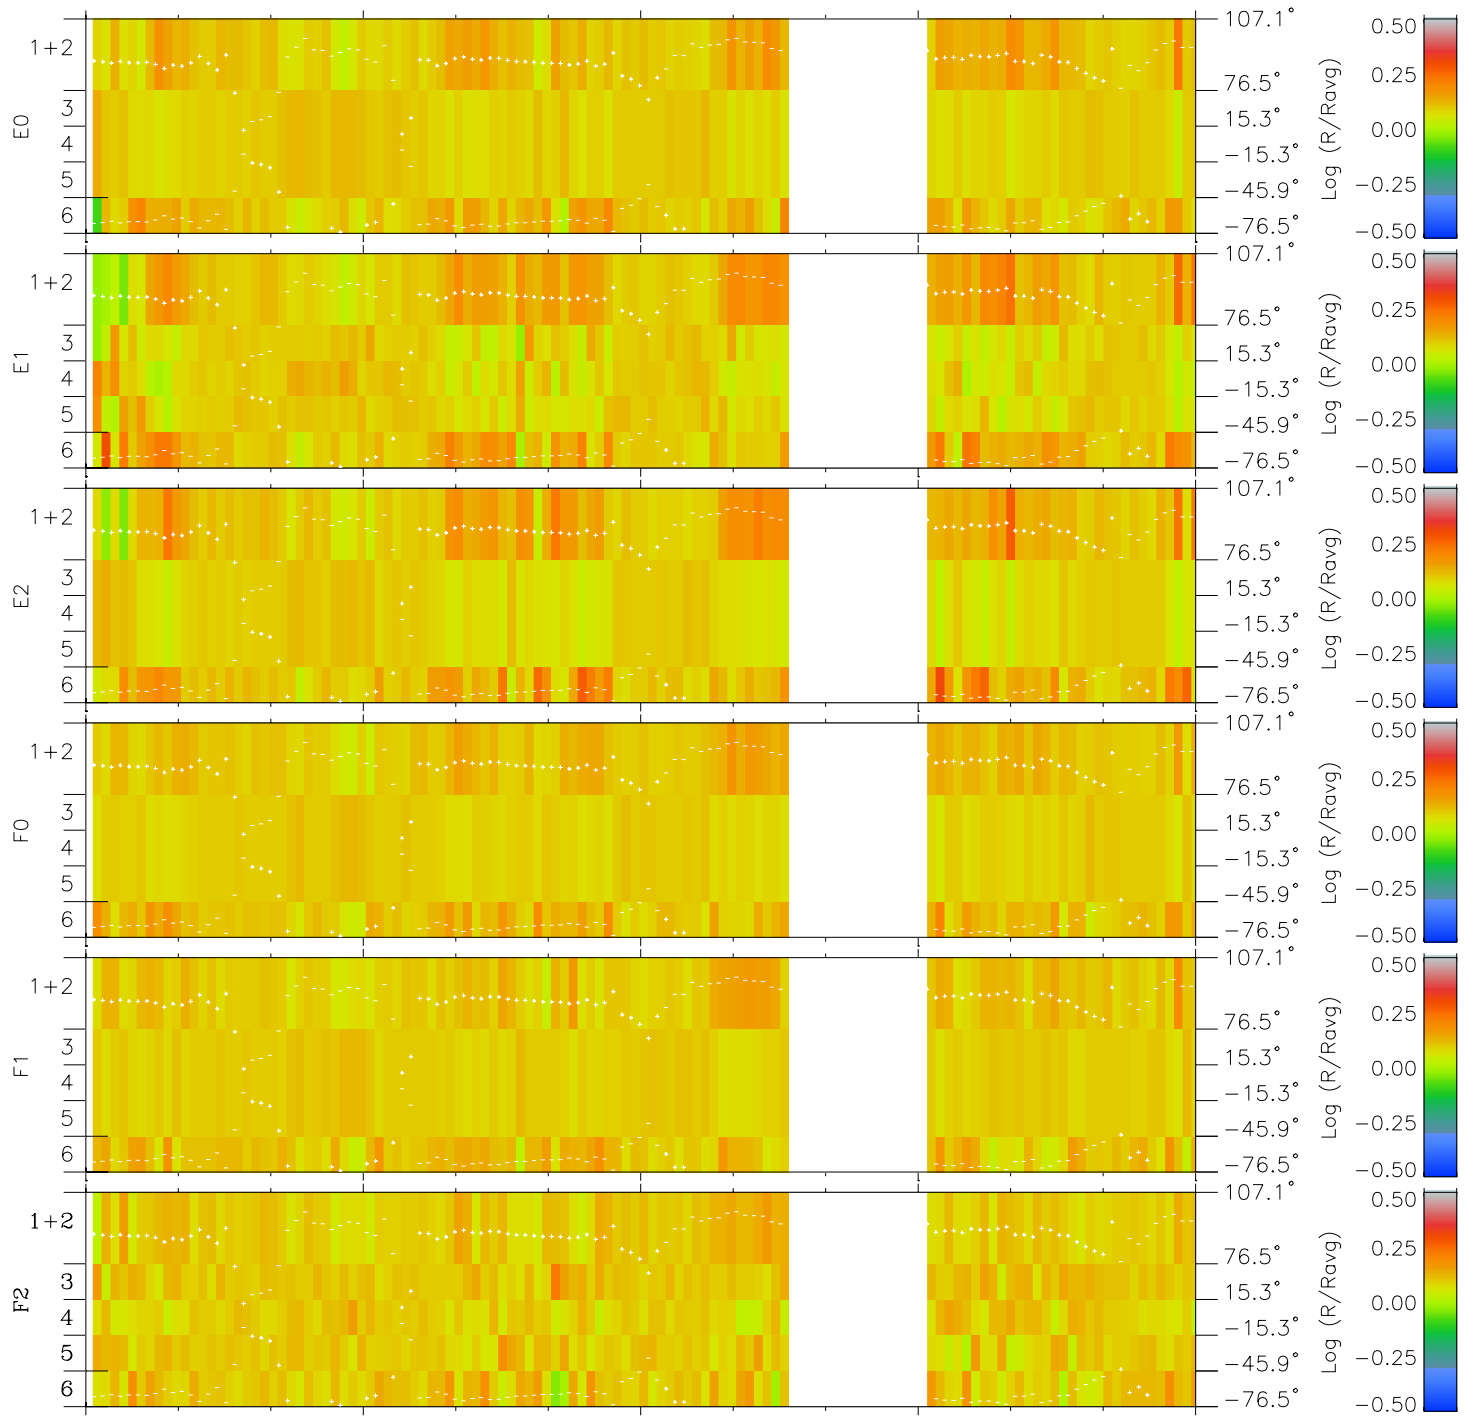

# Galileo EPD Real Elevation Anisotropies 98236

Software Version: RTELEV\_MEAN V 1.20  
 Data Production: 06-03-00  
 Plot Production: Sun Sep 16 12:09:34 2001  
 Color File: wondr3  
 Geofactor File: 1.1

00:00:00 1998-236	236-06	236-12	236-18	00:00:00 1998-237	
+	+	+	+	+	
-124.21	-124.21	-124.19	-124.17	-124.14	X JSE(R <sub>j</sub> )
4.52	4.15	3.78	3.41	3.04	Y JSE(R <sub>j</sub> )
4.47	4.49	4.50	4.52	4.53	Z JSE(R <sub>j</sub> )

- ◇ = Jupiter look direction
- = Corotation look direction