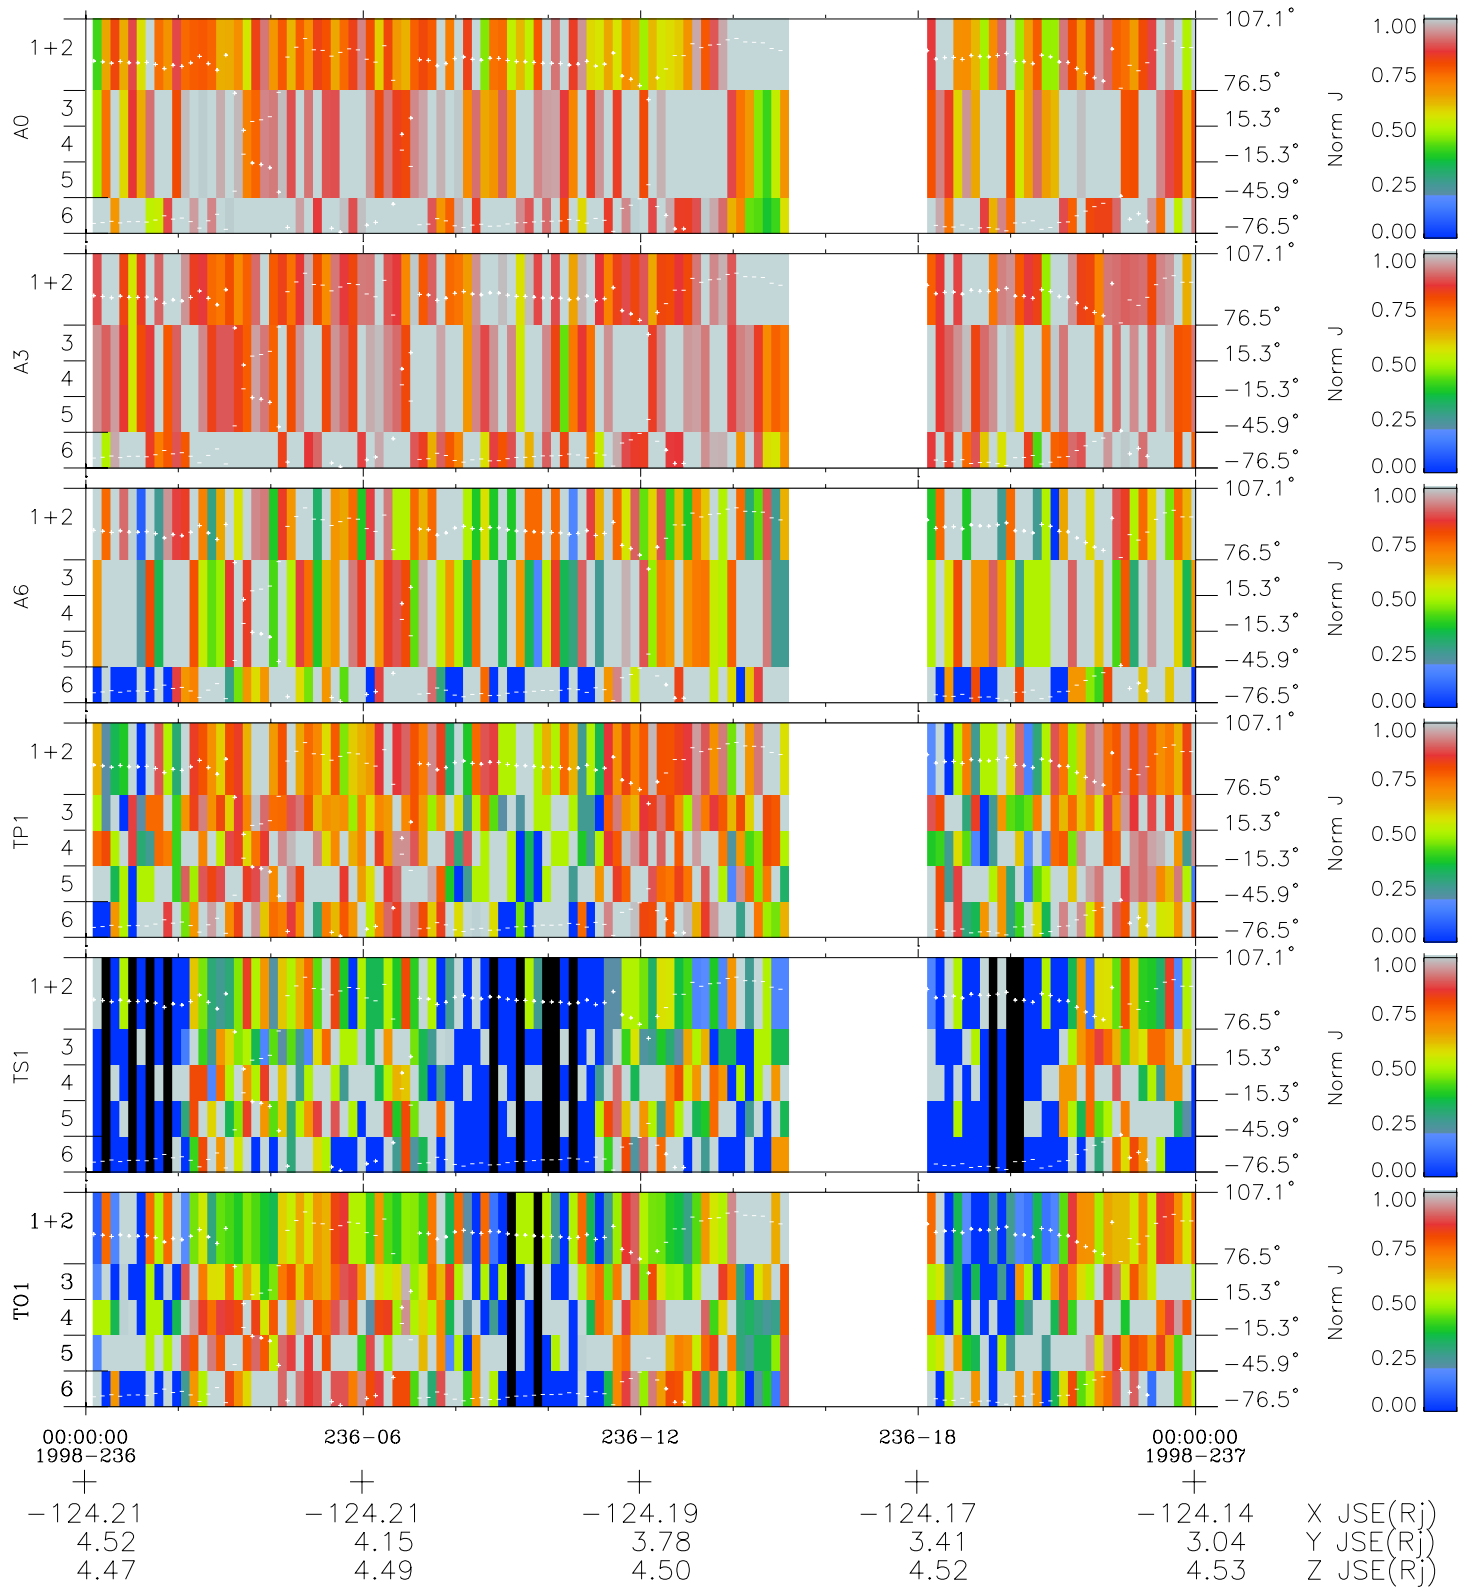

Galileo EPD Real Elevation Anisotropies 98236

Software Version: RTELEV_NORM V 1.20
Data Production: 06-03-00
Plot Production: Sun Sep 16 12:09:49 2001
Color File: wondr3
Geofactor File: 1.1

- ◇ = Jupiter look direction
- = Corotation look direction