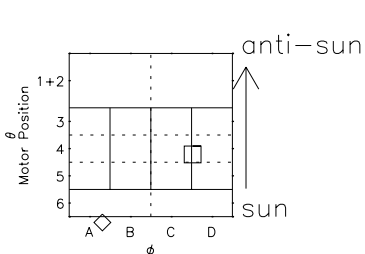

Galileo EPD Real Elevation Anisotropies 98236

Software Version: RTELEV_NORM V 1.20
Data Production: 06-03-00
Plot Production: Sun Sep 16 12:09:49 2001
Color File: wondr3
Geofactor File: 1.1

- ◇ = Jupiter look direction
- = Corotation look direction