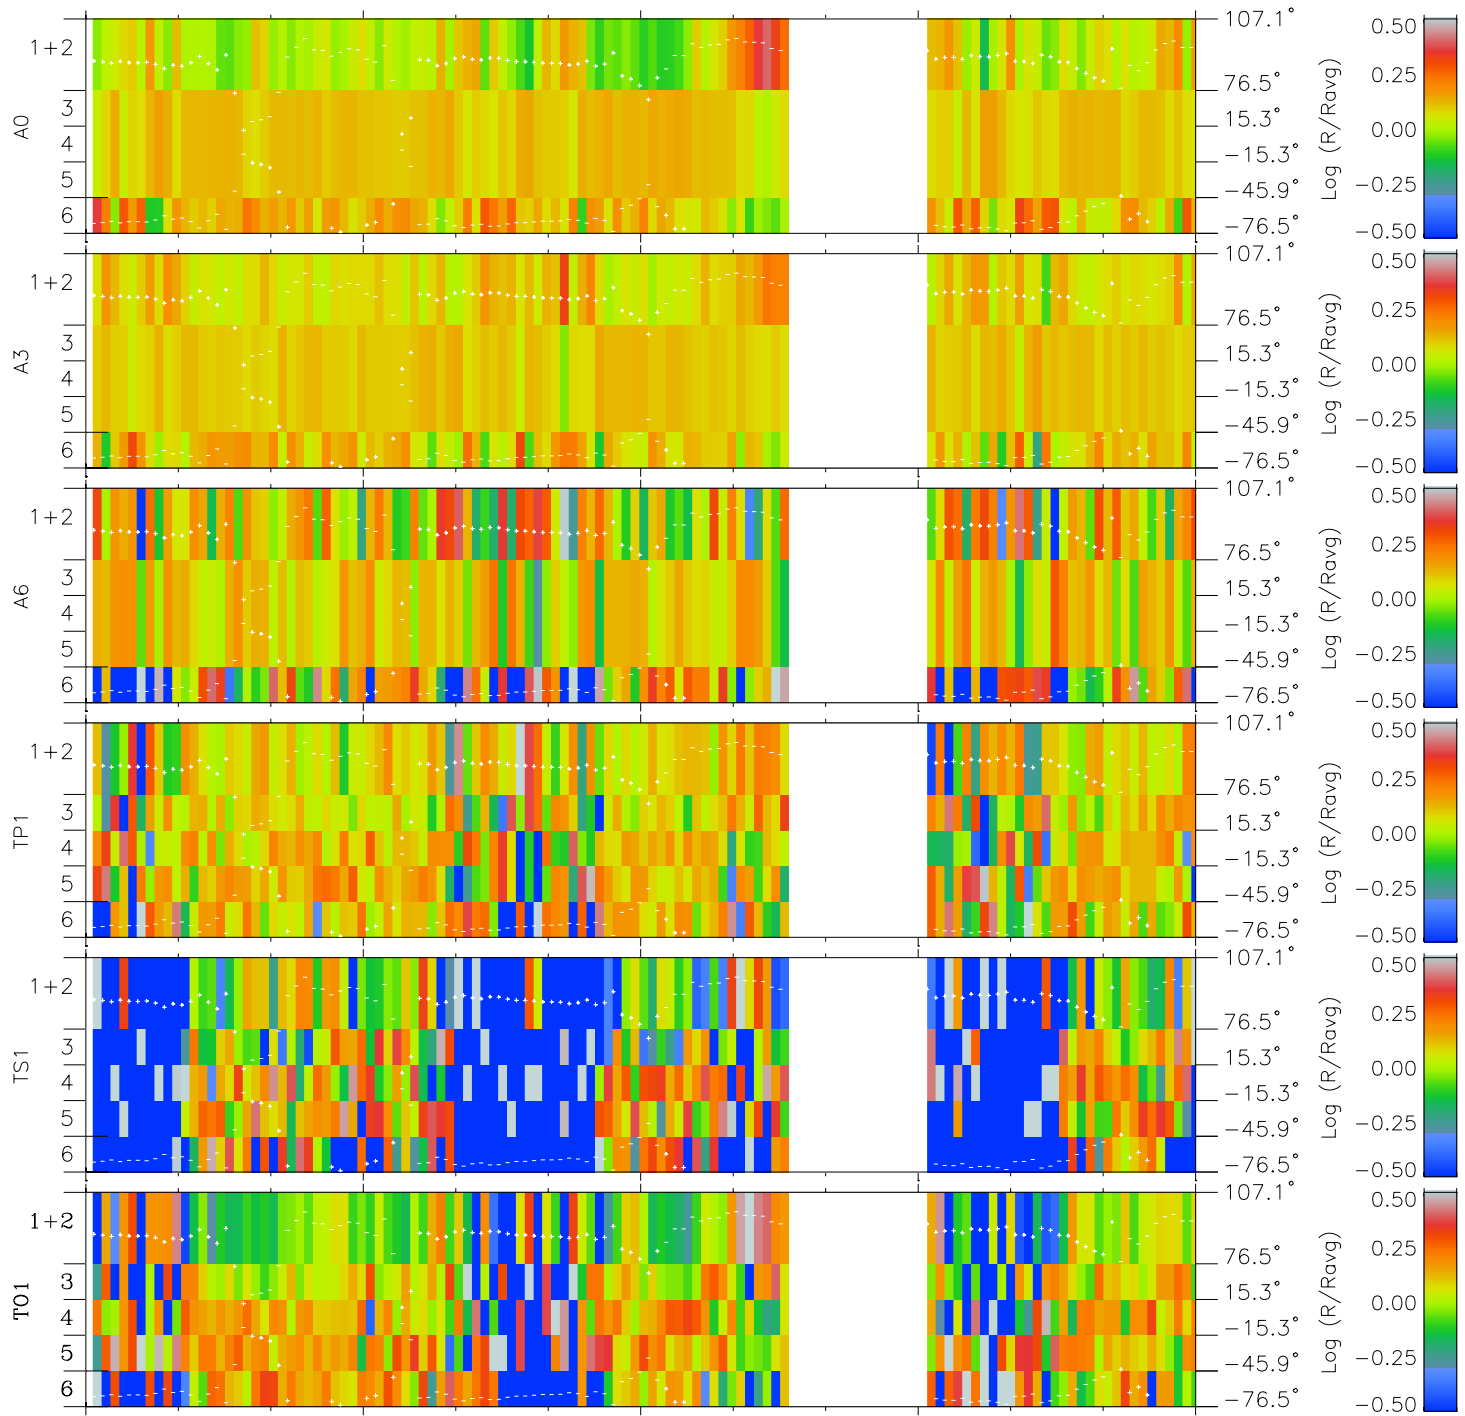

Galileo EPD Real Elevation Anisotropies 98236

Software Version: RTELEV_MEAN V 1.20
Data Production: 06-03-00
Plot Production: Sun Sep 16 12:09:28 2001
Color File: wondr3
Geofactor File: 1.1

| 00:00:00 1998-236 | 236-06 | 236-12 | 236-18 | 00:00:00 1998-237 | |
|----------------------|---------|---------|---------|----------------------|----------------|
| + | + | + | + | + | |
| -124.21 | -124.21 | -124.19 | -124.17 | -124.14 | X JSE(R_j) |
| 4.52 | 4.15 | 3.78 | 3.41 | 3.04 | Y JSE(R_j) |
| 4.47 | 4.49 | 4.50 | 4.52 | 4.53 | Z JSE(R_j) |

- ◇ = Jupiter look direction
- = Corotation look direction