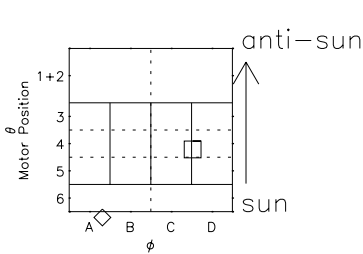

Galileo EPD Real Elevation Anisotropies 98236

Software Version: RTELEV_MEAN V 1.20
Data Production: 06-03-00
Plot Production: Sun Sep 16 12:09:28 2001
Color File: wondr3
Geofactor File: 1.1

| 00:00:00 1998-236 | 236-06 | 236-12 | 236-18 | 00:00:00 1998-237 | |
|----------------------|---------|---------|---------|----------------------|----------------|
| + | + | + | + | + | |
| -124.21 | -124.21 | -124.19 | -124.17 | -124.14 | X JSE(R_j) |
| 4.52 | 4.15 | 3.78 | 3.41 | 3.04 | Y JSE(R_j) |
| 4.47 | 4.49 | 4.50 | 4.52 | 4.53 | Z JSE(R_j) |

- ◇ = Jupiter look direction
- = Corotation look direction