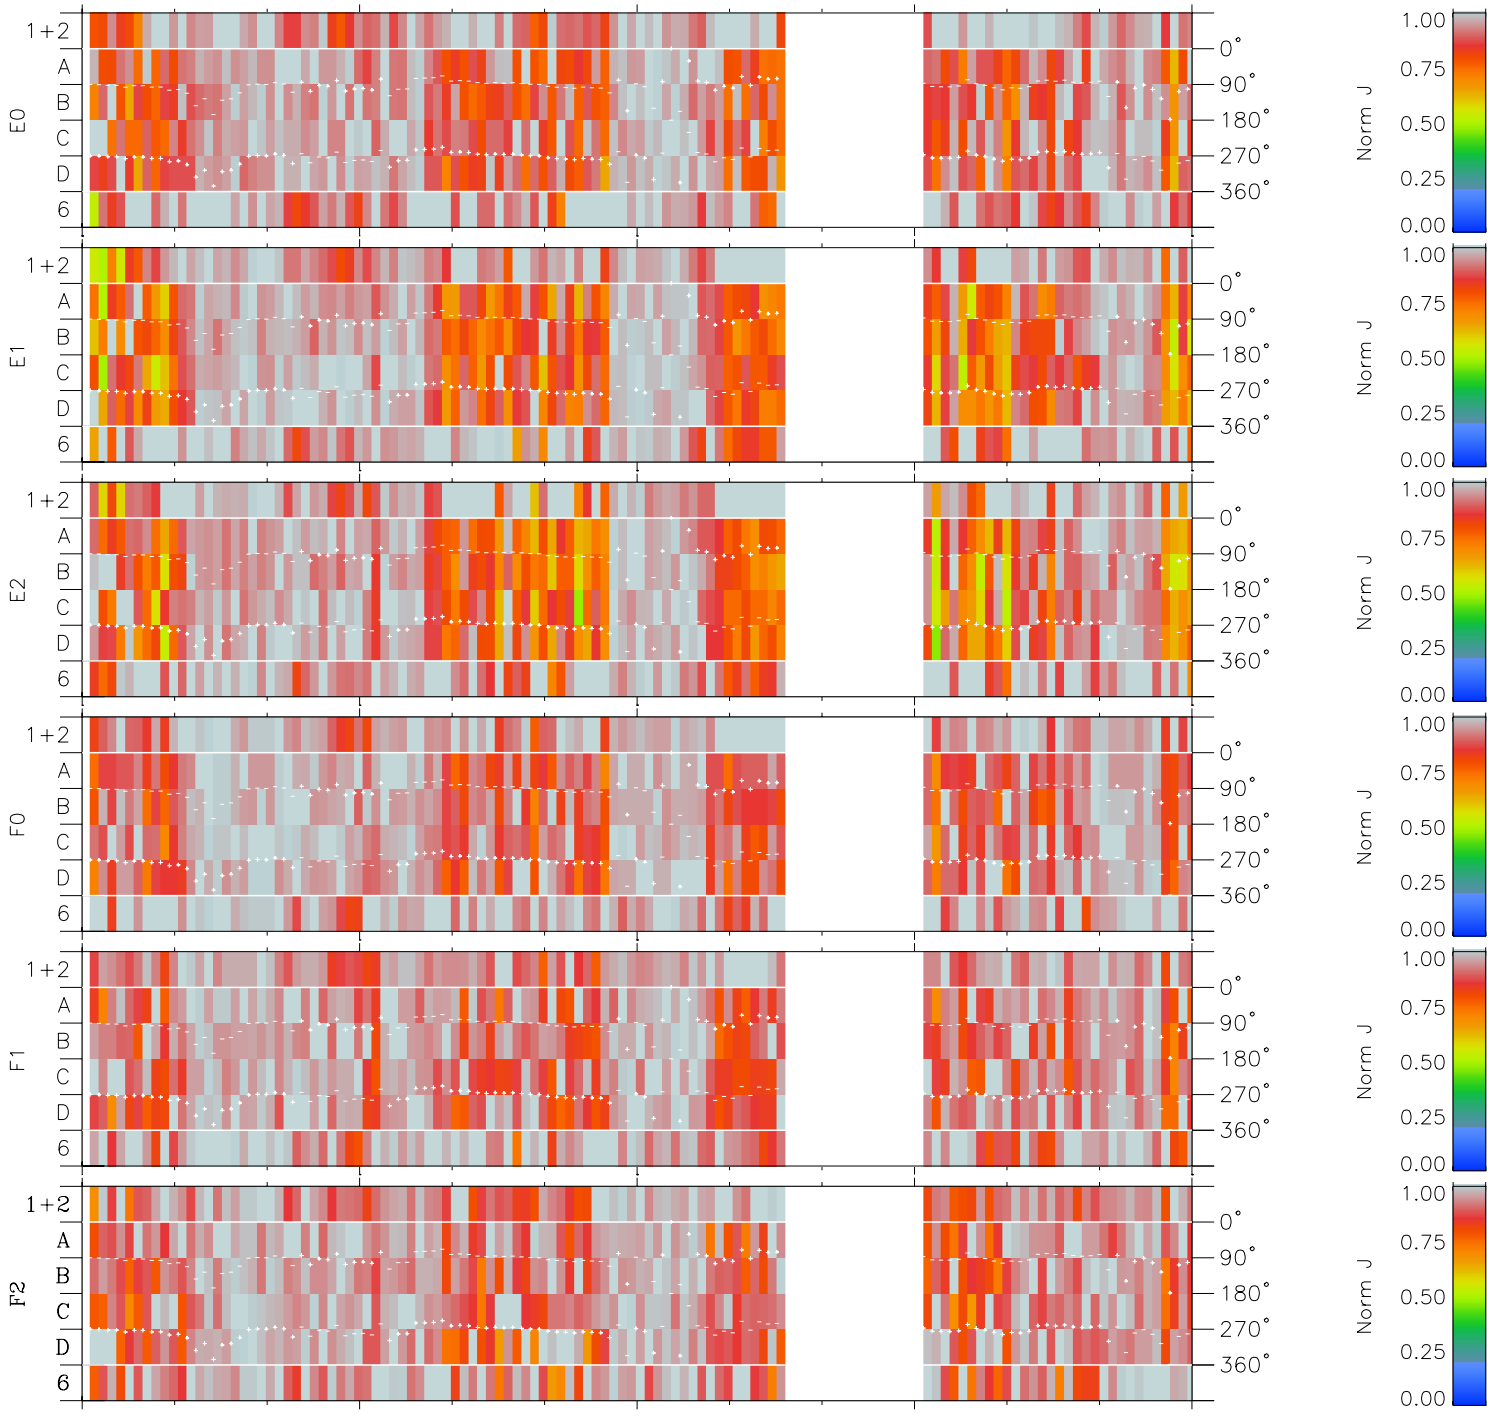

# Galileo EPD Real Time Azimuth Anisotropies 98236

Software Version: RTAZIM\_NORM V 1.20  
 Data Production: 06-03-00  
 Plot Production: Sun Sep 16 12:10:23 2001  
 Color File: wondr3  
 Geofactor File: 1.1

00:00:00 1998-236	236-06	236-12	236-18	00:00:00 1998-237	
+	+	+	+	+	X JSE(R <sub>j</sub> )
-124.21	-124.21	-124.19	-124.17	-124.14	Y JSE(R <sub>j</sub> )
4.52	4.15	3.78	3.41	3.04	Z JSE(R <sub>j</sub> )
4.47	4.49	4.50	4.52	4.53	

- ◇ = Jupiter look direction
- = Corotation look direction