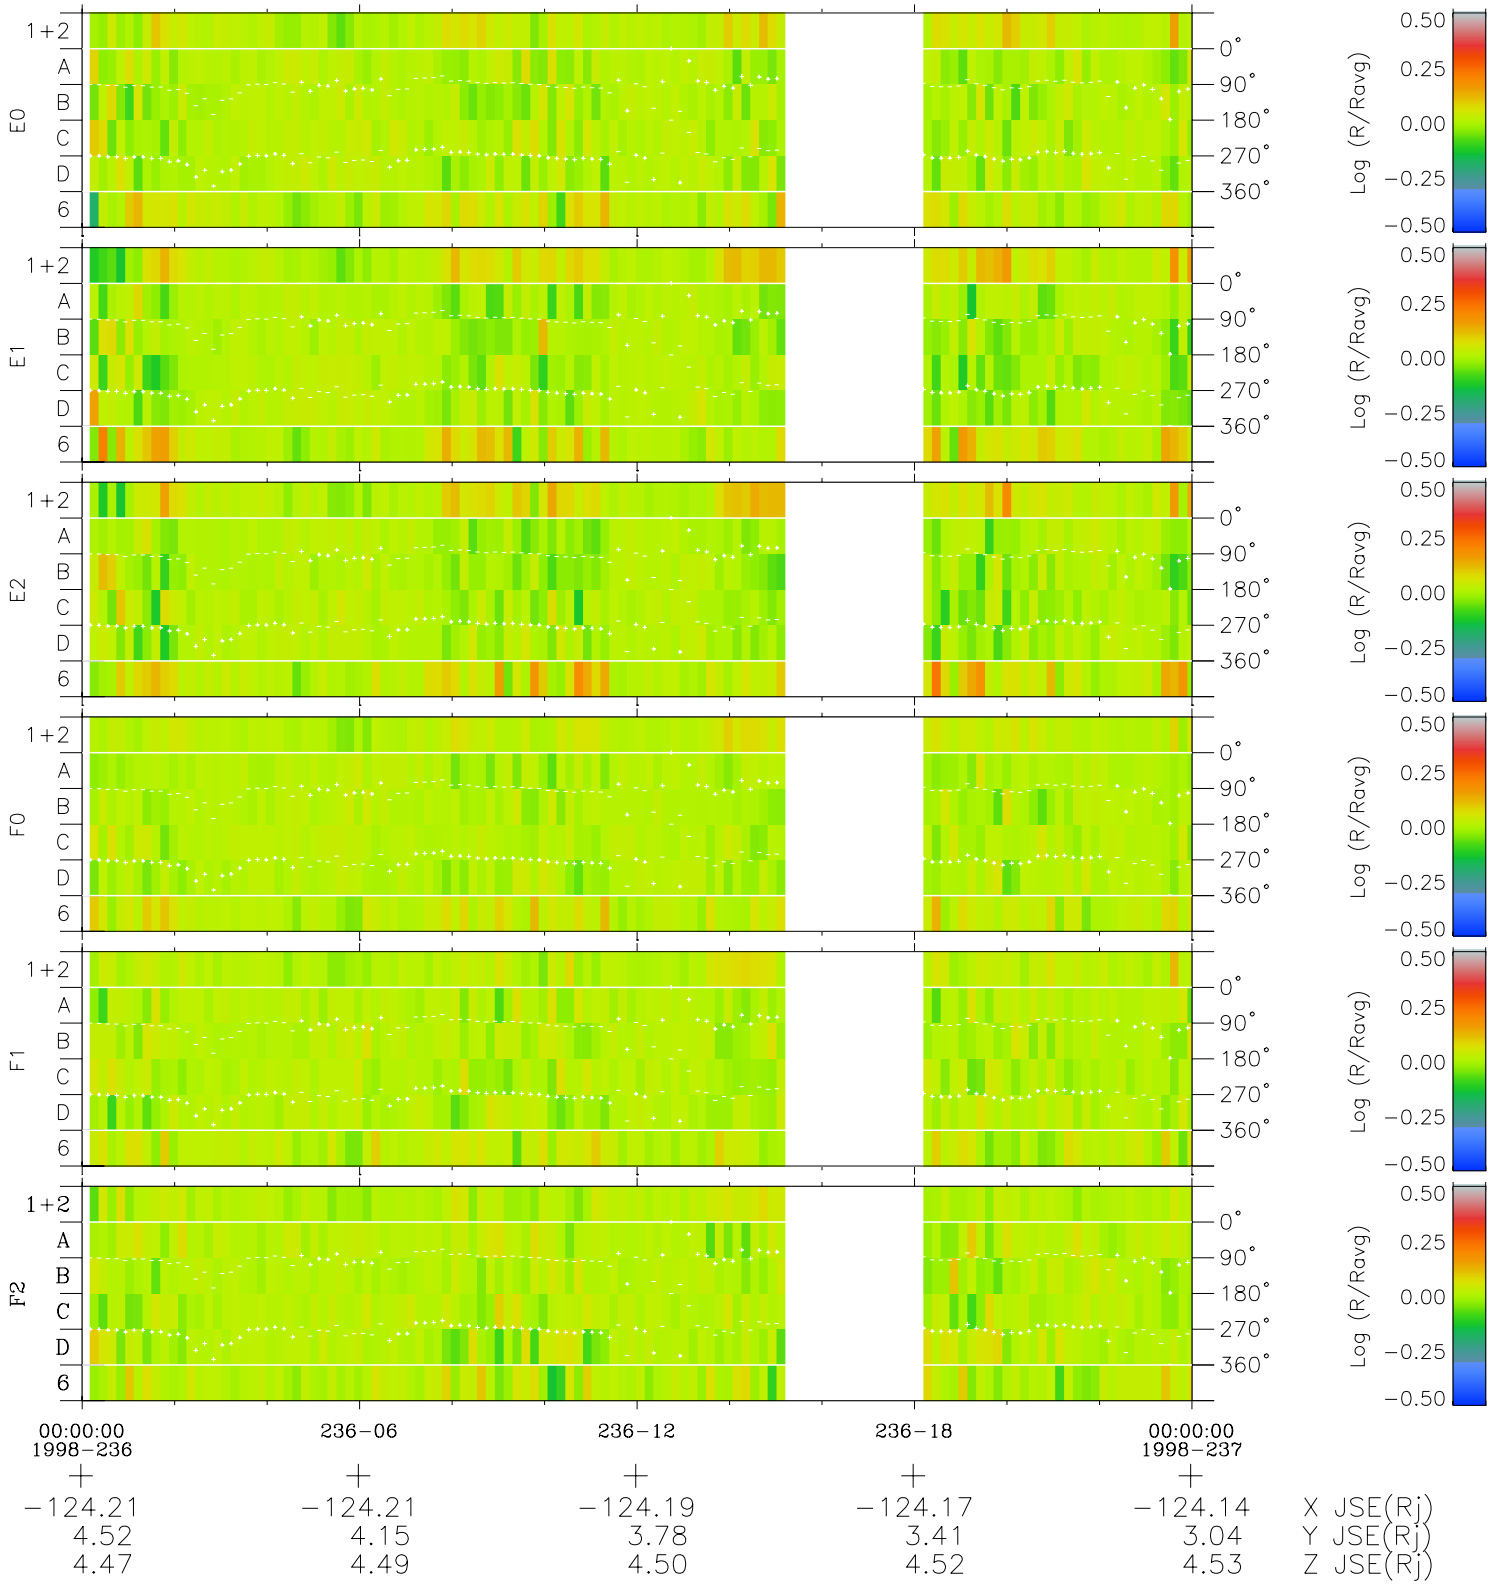

Galileo EPD Real Time Azimuth Anisotropies 98236

Software Version: RTAZIM_MEAN V 1.20
Data Production: 06-03-00
Plot Production: Sun Sep 16 12:10:04 2001
Color File: wondr3
Geofactor File: 1.1

- ◇ = Jupiter look direction
- = Corotation look direction