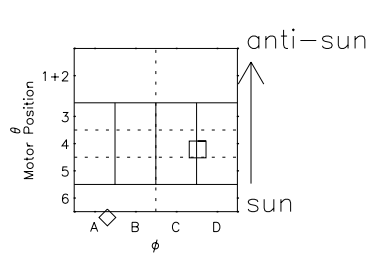

Galileo EPD Real Time Azimuth Anisotropies 98236

Software Version: RTAZIM_MEAN V 1.20
Data Production: 06-03-00
Plot Production: Sun Sep 16 12:10:04 2001
Color File: wondr3
Geofactor File: 1.1

- ◇ = Jupiter look direction
- = Corotation look direction