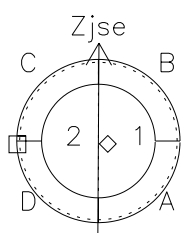

Galileo EPD Real Time Azimuth Anisotropies 98236

Software Version: RTAZIM_MEAN V 1.20
Data Production: 06-03-00
Plot Production: Sun Sep 16 12:10:04 2001
Color File: wondr3
Geofactor File: 1.1

- ◇ = Jupiter look direction
- = Corotation look direction