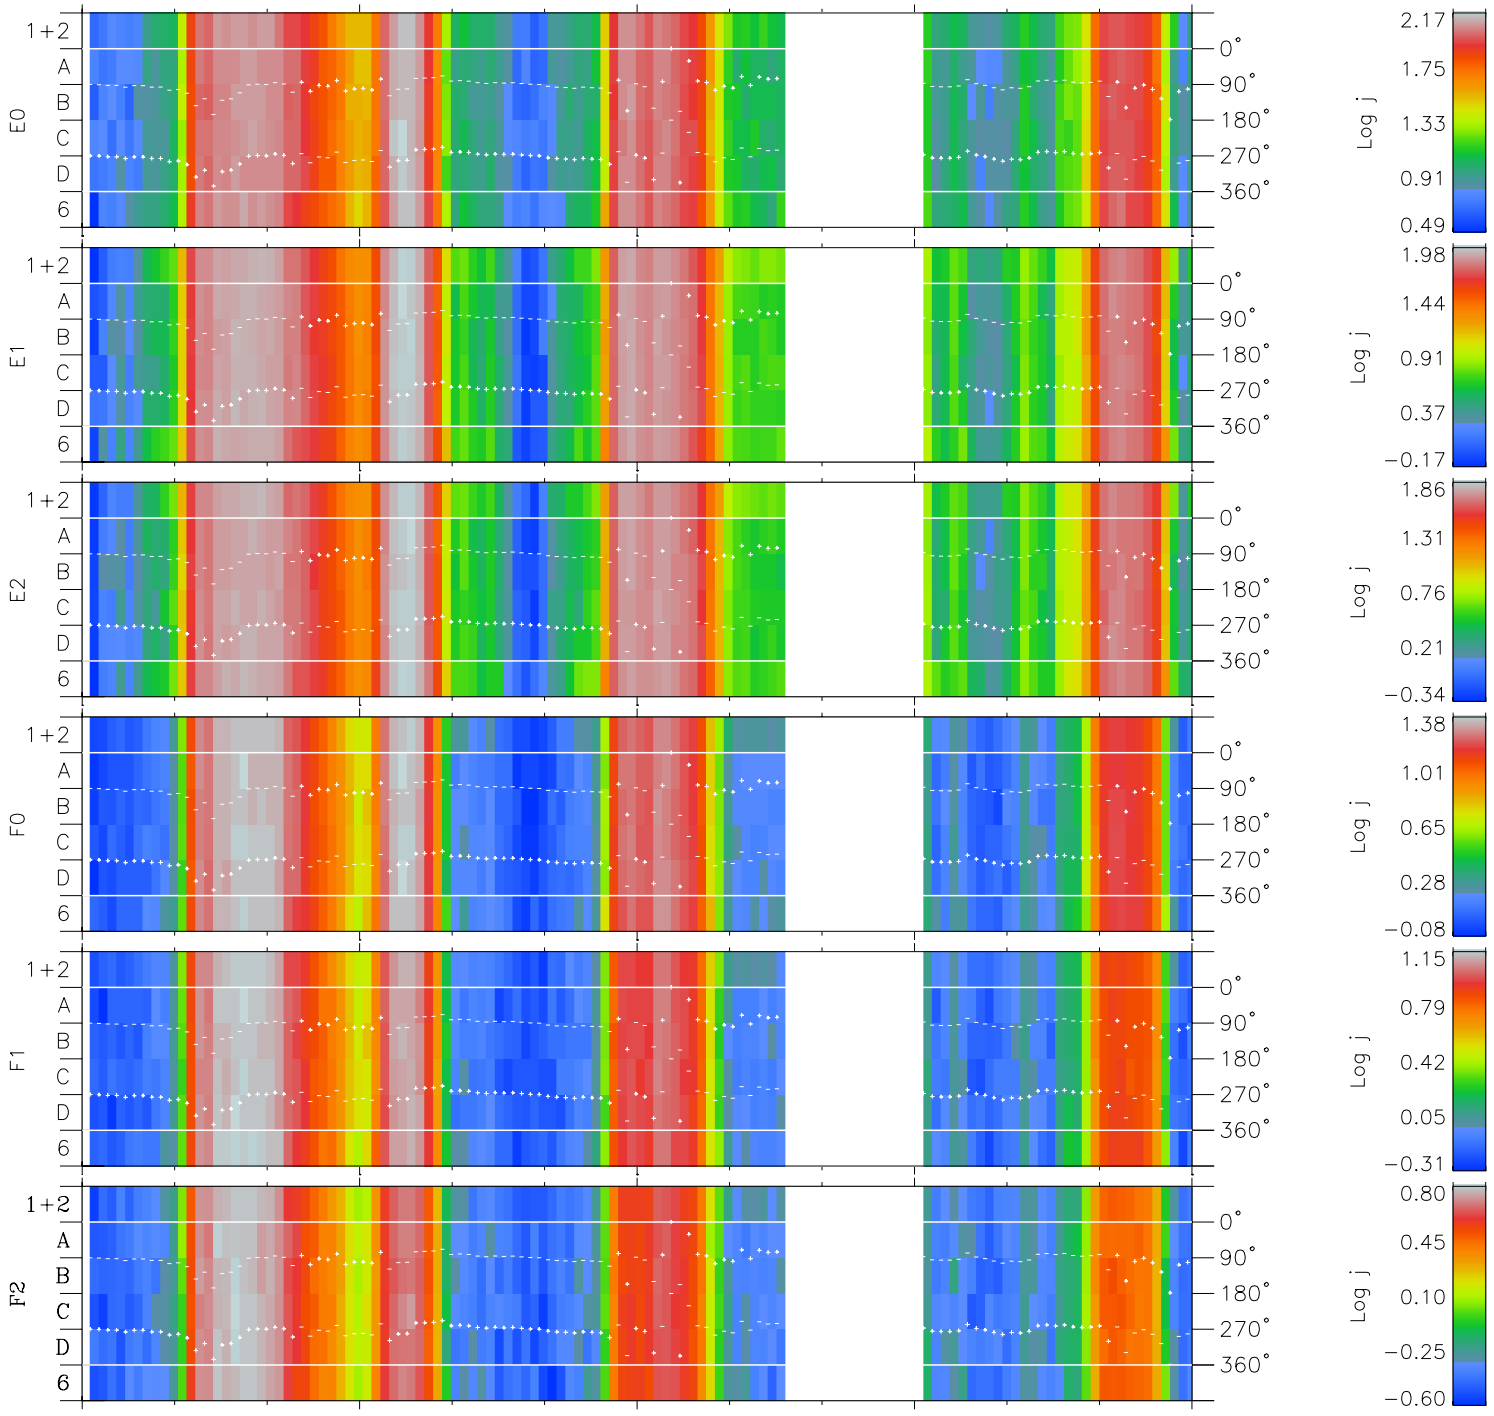

Galileo EPD Real Time Azimuth Anisotropies 98236

Software Version: RTAZIM_FLUX V 1.20
 Data Production: 06-03-00
 Plot Production: Sun Sep 16 12:10:13 2001
 Color File: wondr3
 Geofactor File: 1.1

00:00:00 1998-236	236-06	236-12	236-18	00:00:00 1998-237	
+	+	+	+	+	X JSE(R _j)
-124.21	-124.21	-124.19	-124.17	-124.14	Y JSE(R _j)
4.52	4.15	3.78	3.41	3.04	Z JSE(R _j)
4.47	4.49	4.50	4.52	4.53	

◇ = Jupiter look direction
 □ = Corotation look direction