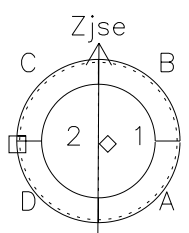

Galileo EPD Real Time Azimuth Anisotropies 98236

Software Version: RTAZIM_FLUX V 1.20
 Data Production: 06-03-00
 Plot Production: Sun Sep 16 12:10:13 2001
 Color File: wondr3
 Geofactor File: 1.1

00:00:00 1998-236	236-06	236-12	236-18	00:00:00 1998-237	
+	+	+	+	+	X JSE(R _j)
-124.21	-124.21	-124.19	-124.17	-124.14	Y JSE(R _j)
4.52	4.15	3.78	3.41	3.04	Z JSE(R _j)
4.47	4.49	4.50	4.52	4.53	

◇ = Jupiter look direction
 □ = Corotation look direction