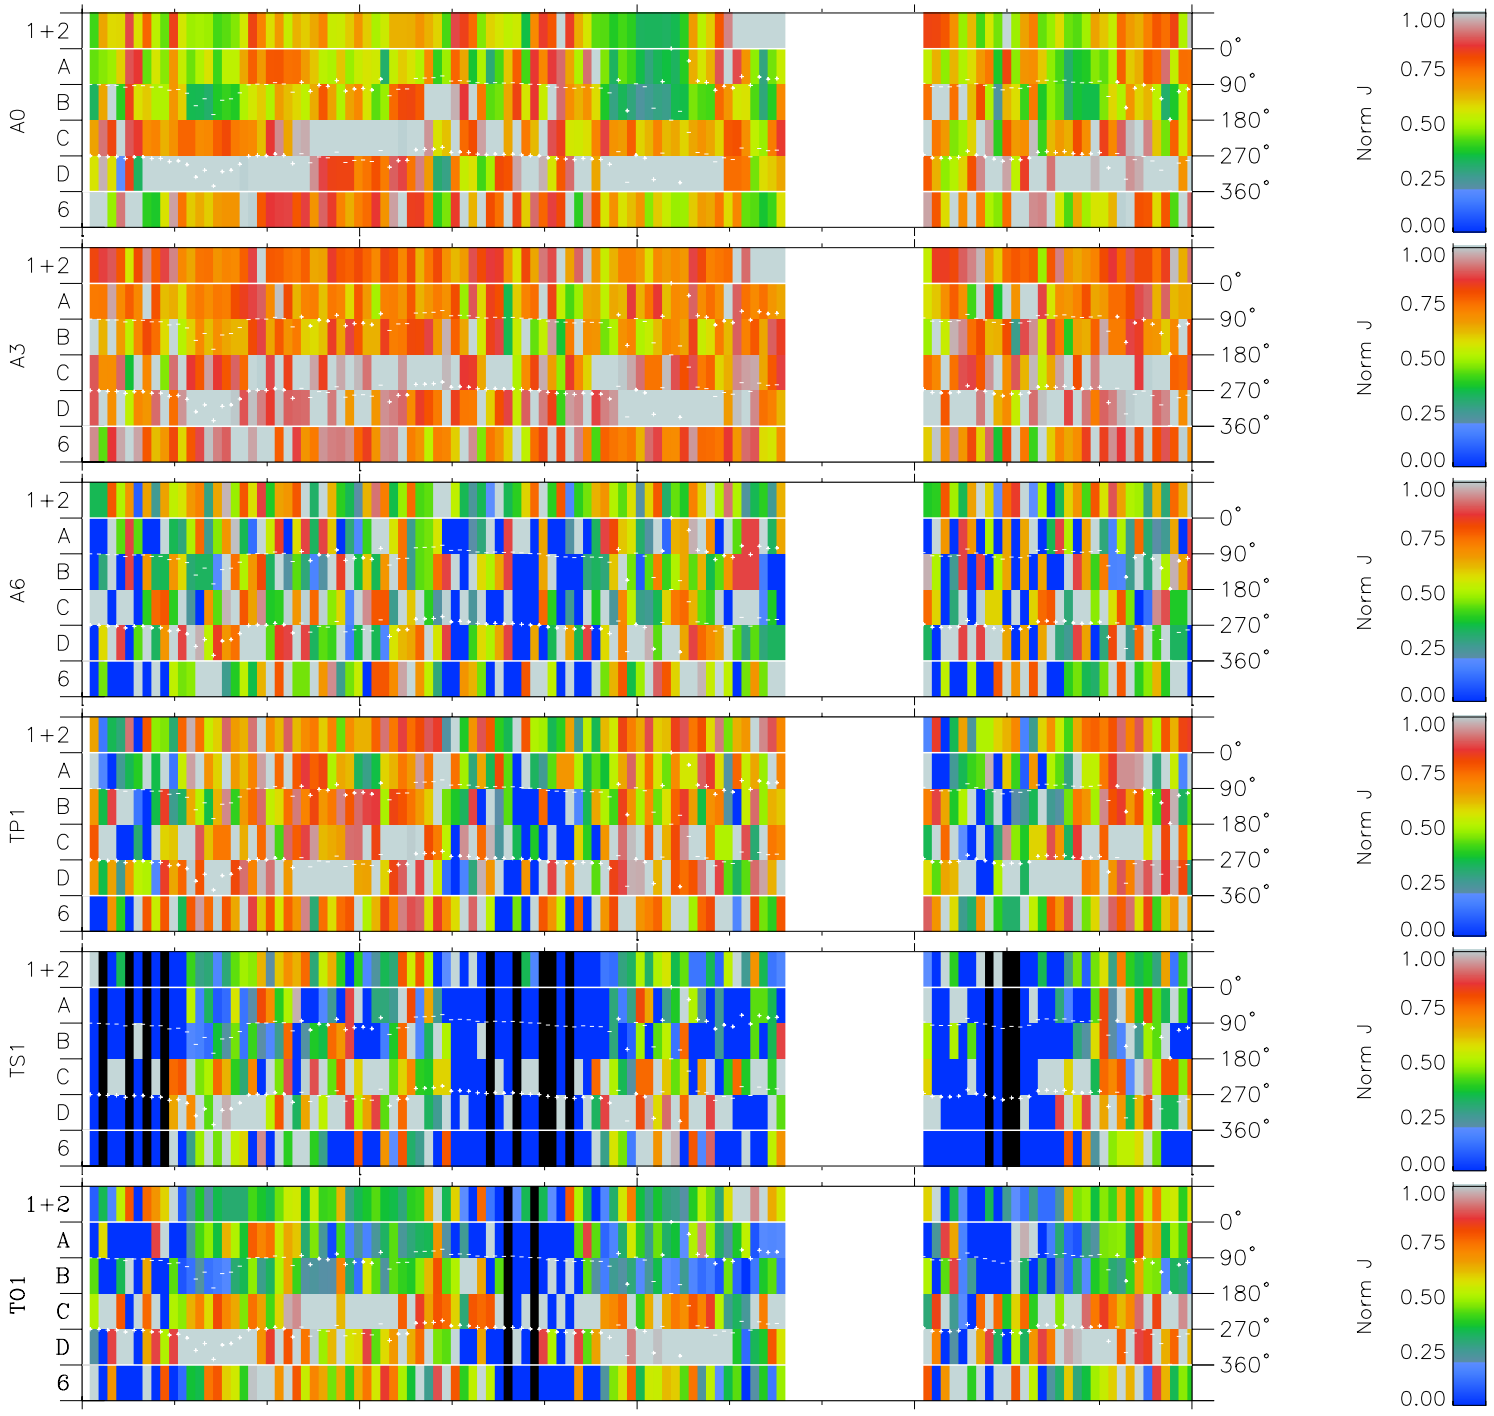

# Galileo EPD Real Time Azimuth Anisotropies 98236

Software Version: RTAZIM\_NORM V 1.20  
Data Production: 06-03-00  
Plot Production: Sun Sep 16 12:10:19 2001  
Color File: wondr3  
Geofactor File: 1.1

00:00:00 1998-236	236-06	236-12	236-18	00:00:00 1998-237	
+	+	+	+	+	X JSE(R <sub>j</sub> )
-124.21	-124.21	-124.19	-124.17	-124.14	Y JSE(R <sub>j</sub> )
4.52	4.15	3.78	3.41	3.04	Z JSE(R <sub>j</sub> )
4.47	4.49	4.50	4.52	4.53	

◇ = Jupiter look direction  
□ = Corotation look direction