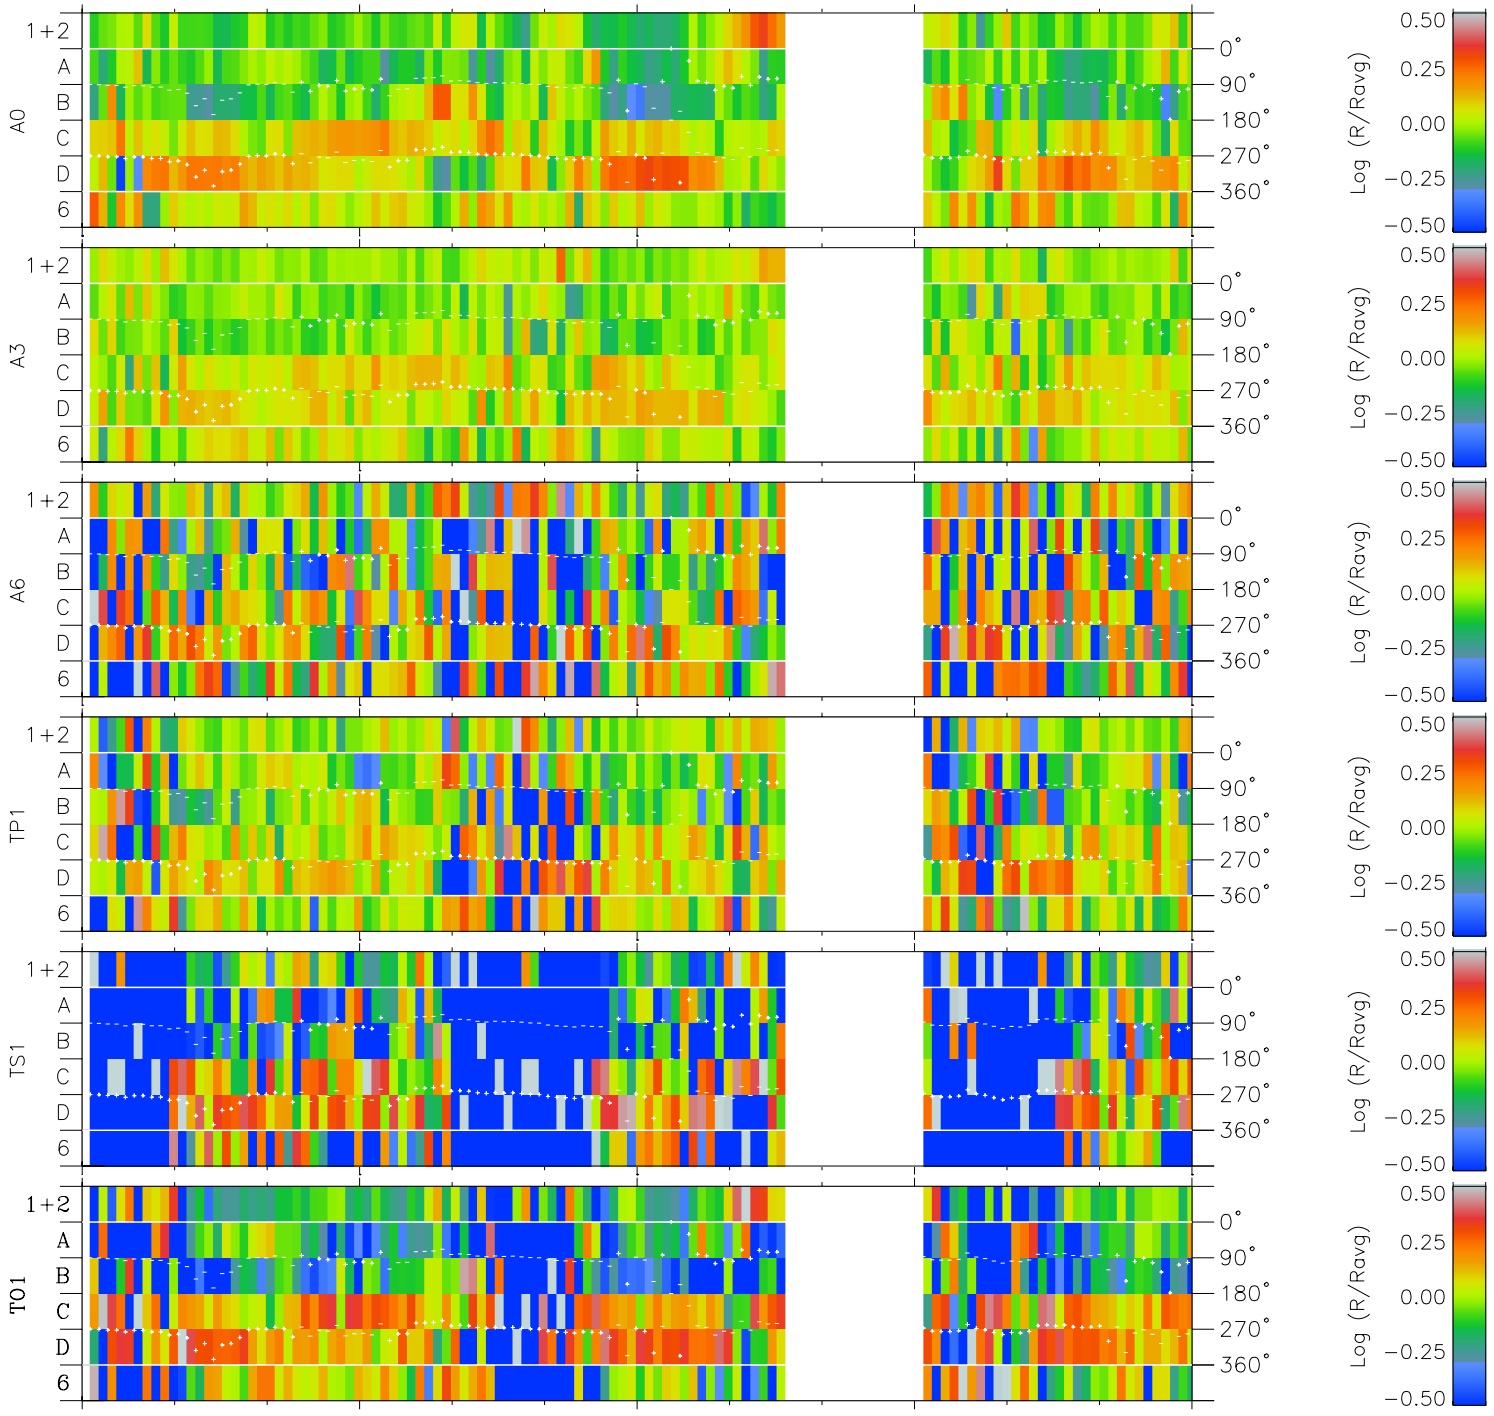

# Galileo EPD Real Time Azimuth Anisotropies 98236

Software Version: RTAZIM\_MEAN V 1.20  
 Data Production: 06-03-00  
 Plot Production: Sun Sep 16 12:09:59 2001  
 Color File: wondr3  
 Geofactor File: 1.1

00:00:00 1998-236	236-06	236-12	236-18	00:00:00 1998-237	
+	+	+	+	+	X $\text{JSE}(R_j)$
-124.21	-124.21	-124.19	-124.17	-124.14	Y $\text{JSE}(R_j)$
4.52	4.15	3.78	3.41	3.04	Z $\text{JSE}(R_j)$
4.47	4.49	4.50	4.52	4.53	

- ◇ = Jupiter look direction
- = Corotation look direction