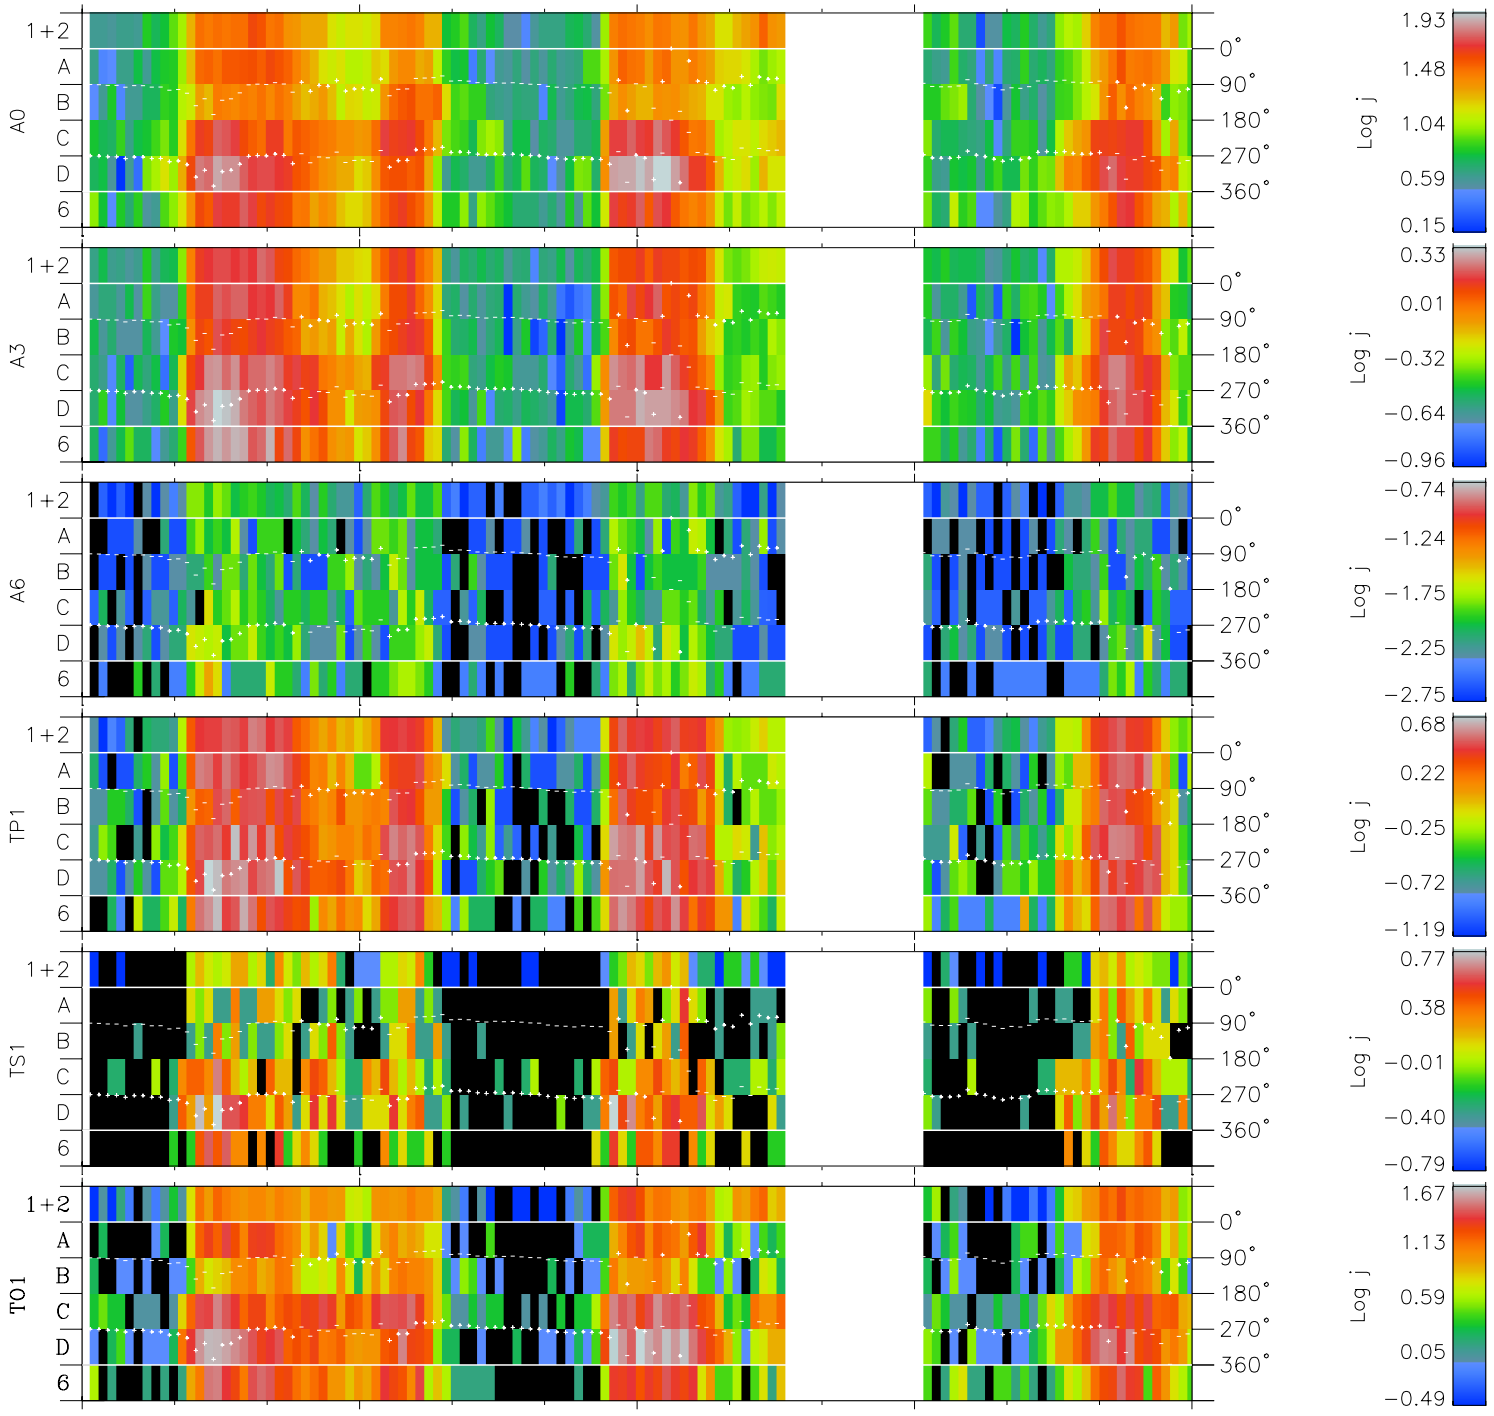

Galileo EPD Real Time Azimuth Anisotropies 98236

Software Version: RTAZIM_FLUX V 1.20
Data Production: 06-03-00
Plot Production: Sun Sep 16 12:10:09 2001
Color File: wondr3
Geofactor File: 1.1

00:00:00 1998-236	236-06	236-12	236-18	00:00:00 1998-237	
+	+	+	+	+	
-124.21	-124.21	-124.19	-124.17	-124.14	X JSE(R _j)
4.52	4.15	3.78	3.41	3.04	Y JSE(R _j)
4.47	4.49	4.50	4.52	4.53	Z JSE(R _j)

- ◇ = Jupiter look direction
- = Corotation look direction