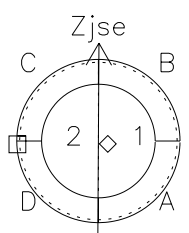

Galileo EPD Real Time Azimuth Anisotropies 98236

Software Version: RTAZIM_FLUX V 1.20
Data Production: 06-03-00
Plot Production: Sun Sep 16 12:10:09 2001
Color File: wondr3
Geofactor File: 1.1

00:00:00 1998-236	236-06	236-12	236-18	00:00:00 1998-237	
+	+	+	+	+	
-124.21	-124.21	-124.19	-124.17	-124.14	X JSE(R _j)
4.52	4.15	3.78	3.41	3.04	Y JSE(R _j)
4.47	4.49	4.50	4.52	4.53	Z JSE(R _j)

- ◇ = Jupiter look direction
- = Corotation look direction