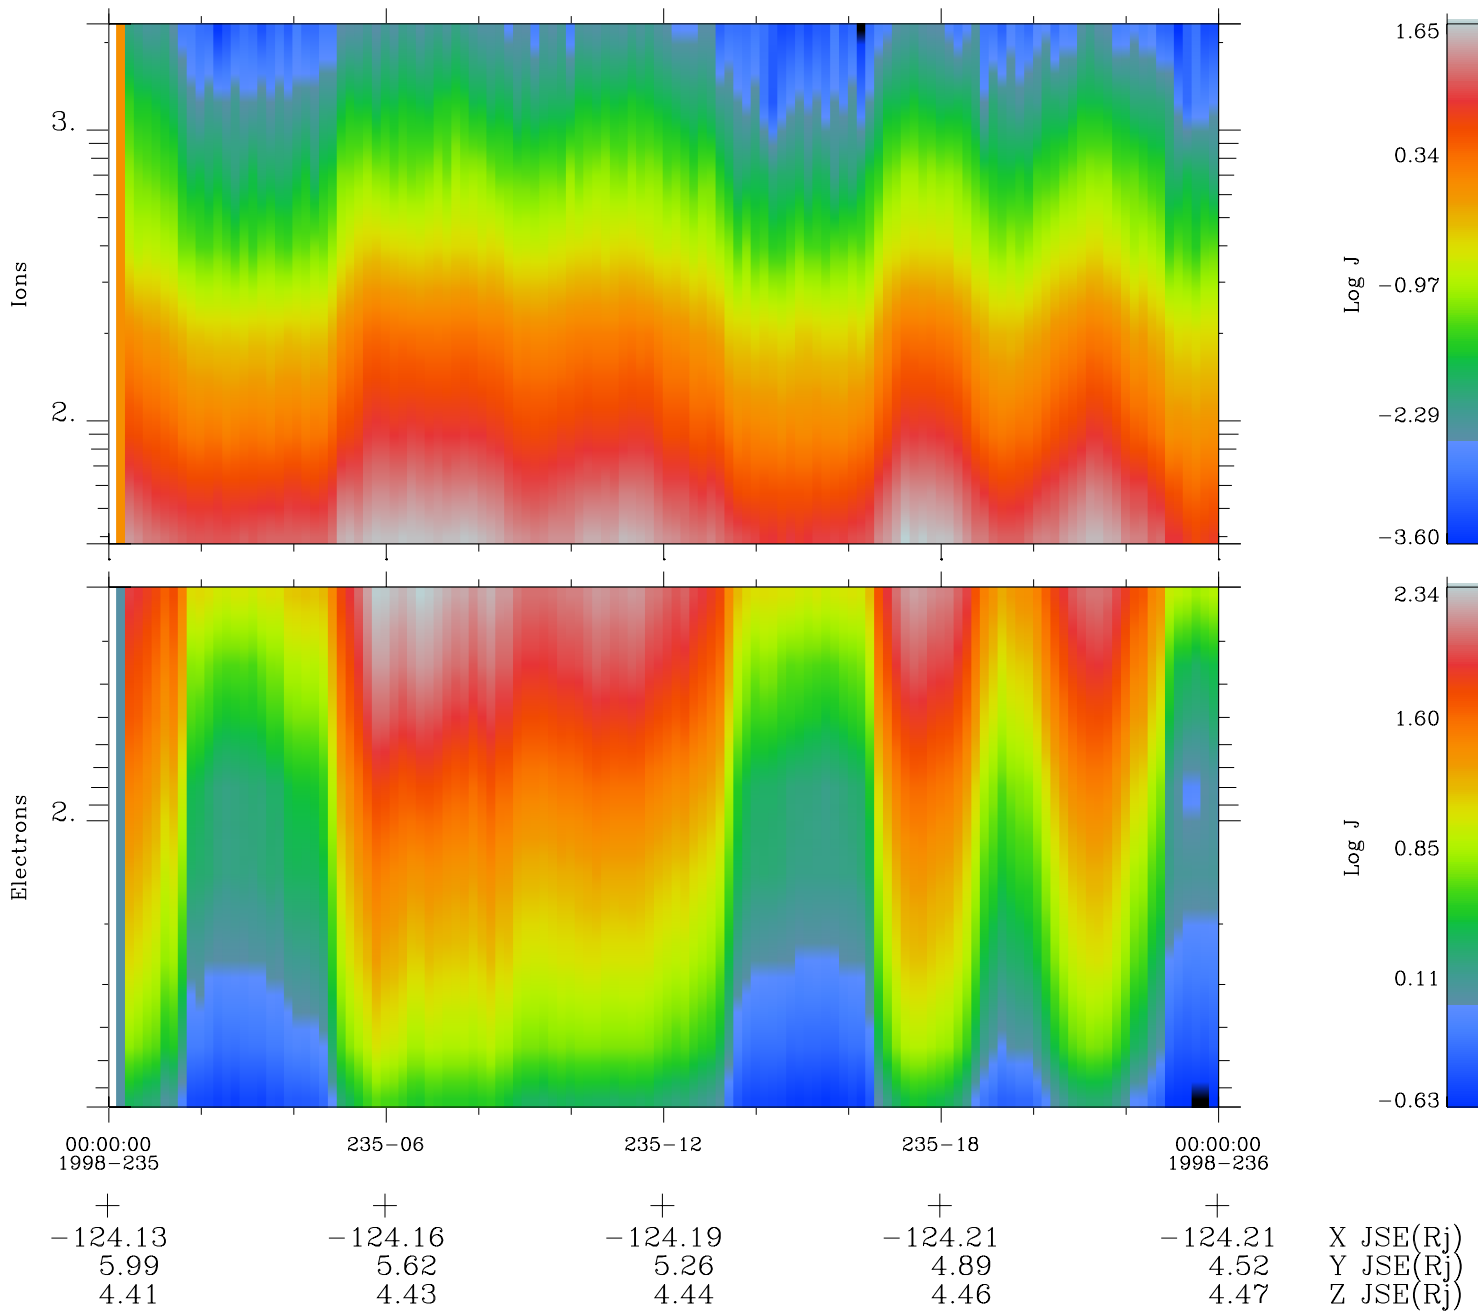

Galileo EPD Real Time Omni Spectrum 98235

Software Version: RTSPEC_OMNI V 1.20
 Data Production: 06-03-00
 Plot Production: Sun Sep 16 12:00:41 2001
 Color File: wondr3
 Geofactor File: 1.1

◇ = Jupiter look direction
 □ = Corotation look direction