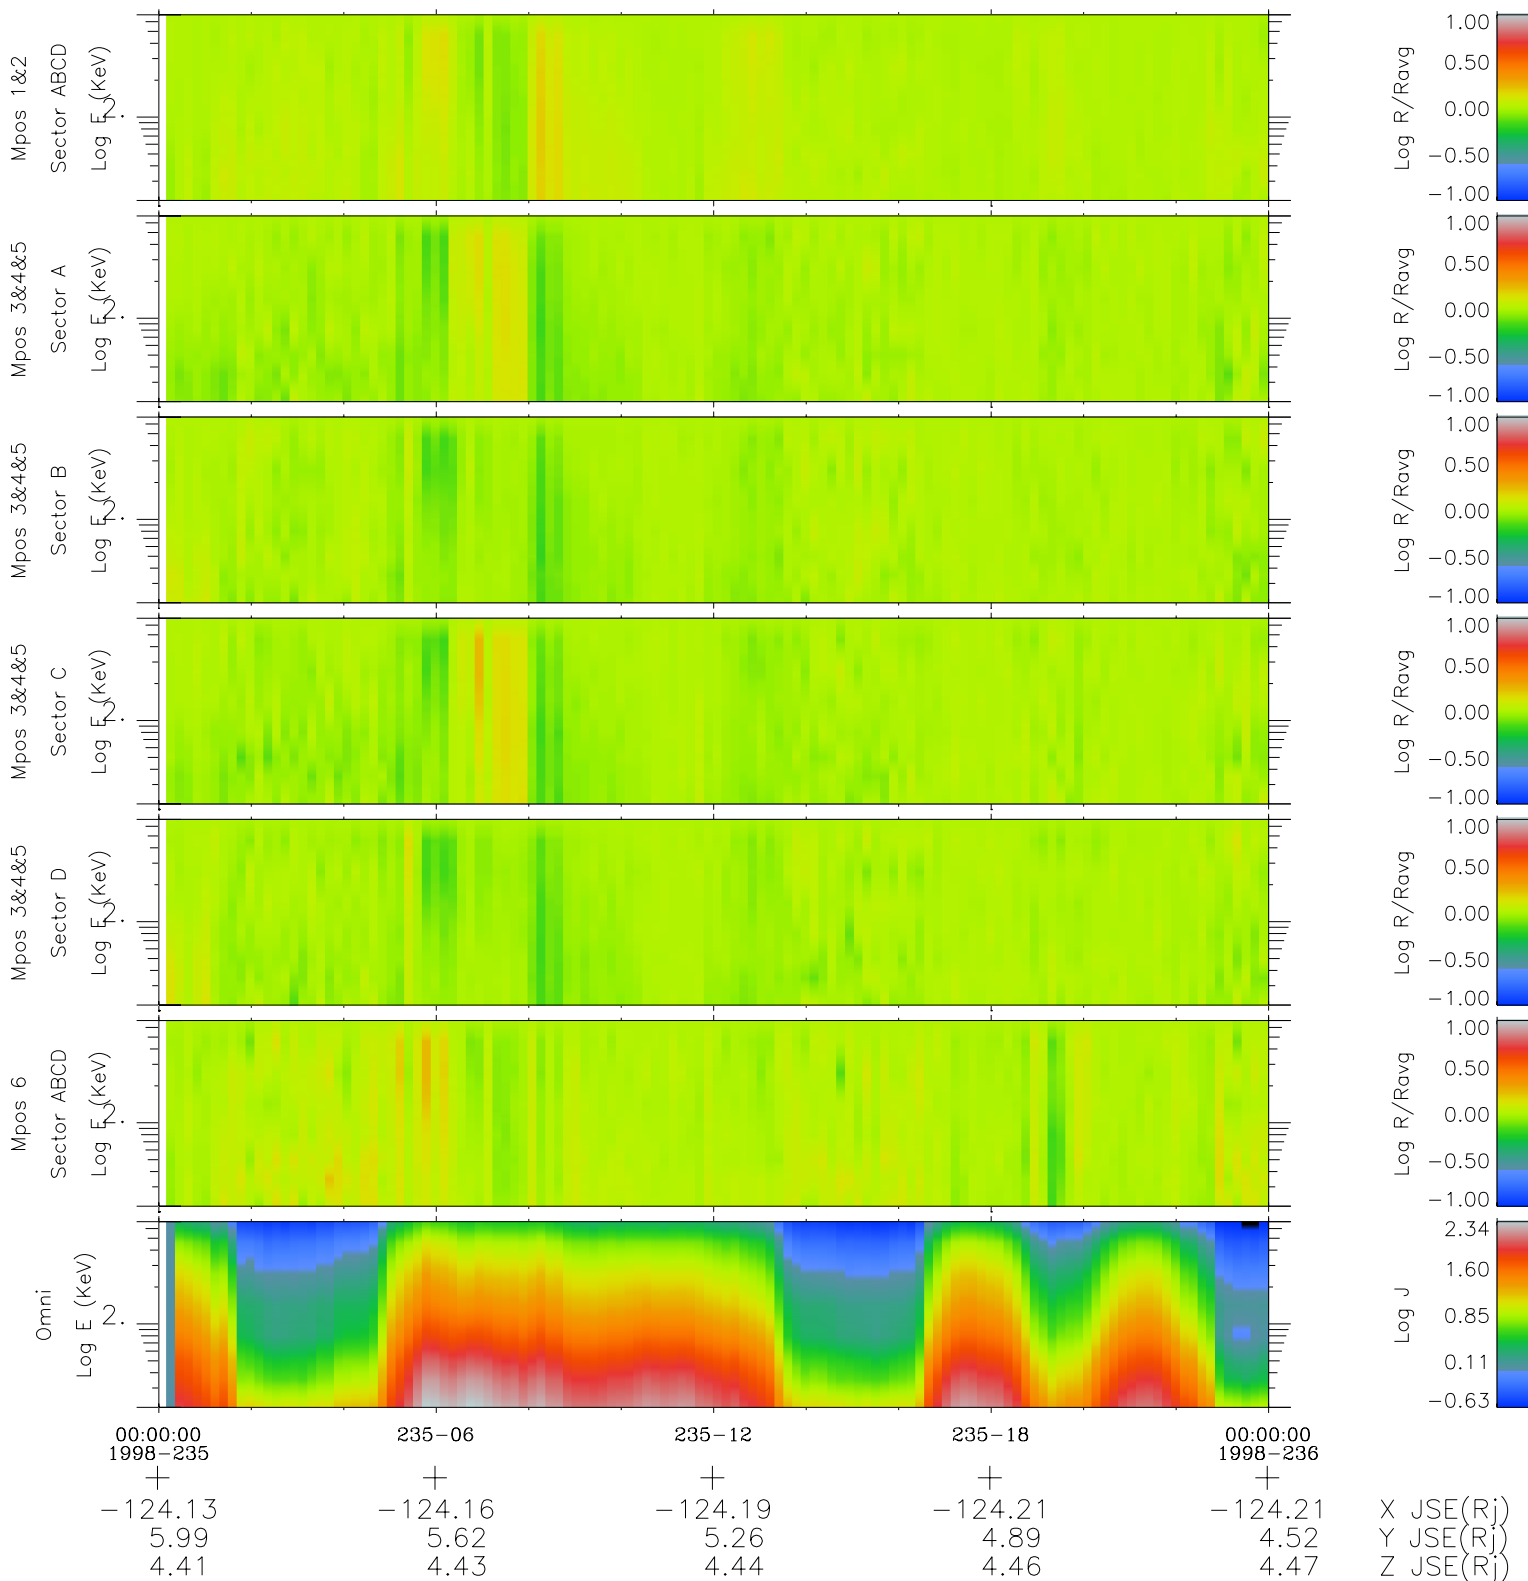

Galileo EPD Real Time R6 Electrons Spectra 98235

Software Version: RTSPEC_R6 V 1.20
 Data Production: 06-03-00
 Plot Production: Sun Sep 16 12:00:35 2001
 Color File: wondr3
 Geofactor File: 1.1

- ◇ = Jupiter look direction
- = Corotation look direction