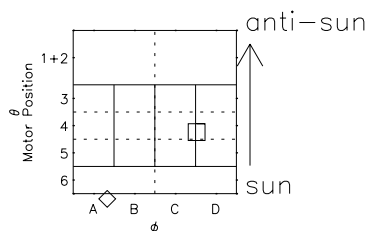

Galileo EPD Real Time R6 Electrons Spectra 98235

Software Version: RTSPEC_R6 V 1.20
 Data Production: 06-03-00
 Plot Production: Sun Sep 16 12:00:35 2001
 Color File: wondr3
 Geofactor File: 1.1

- ◇ = Jupiter look direction
- = Corotation look direction