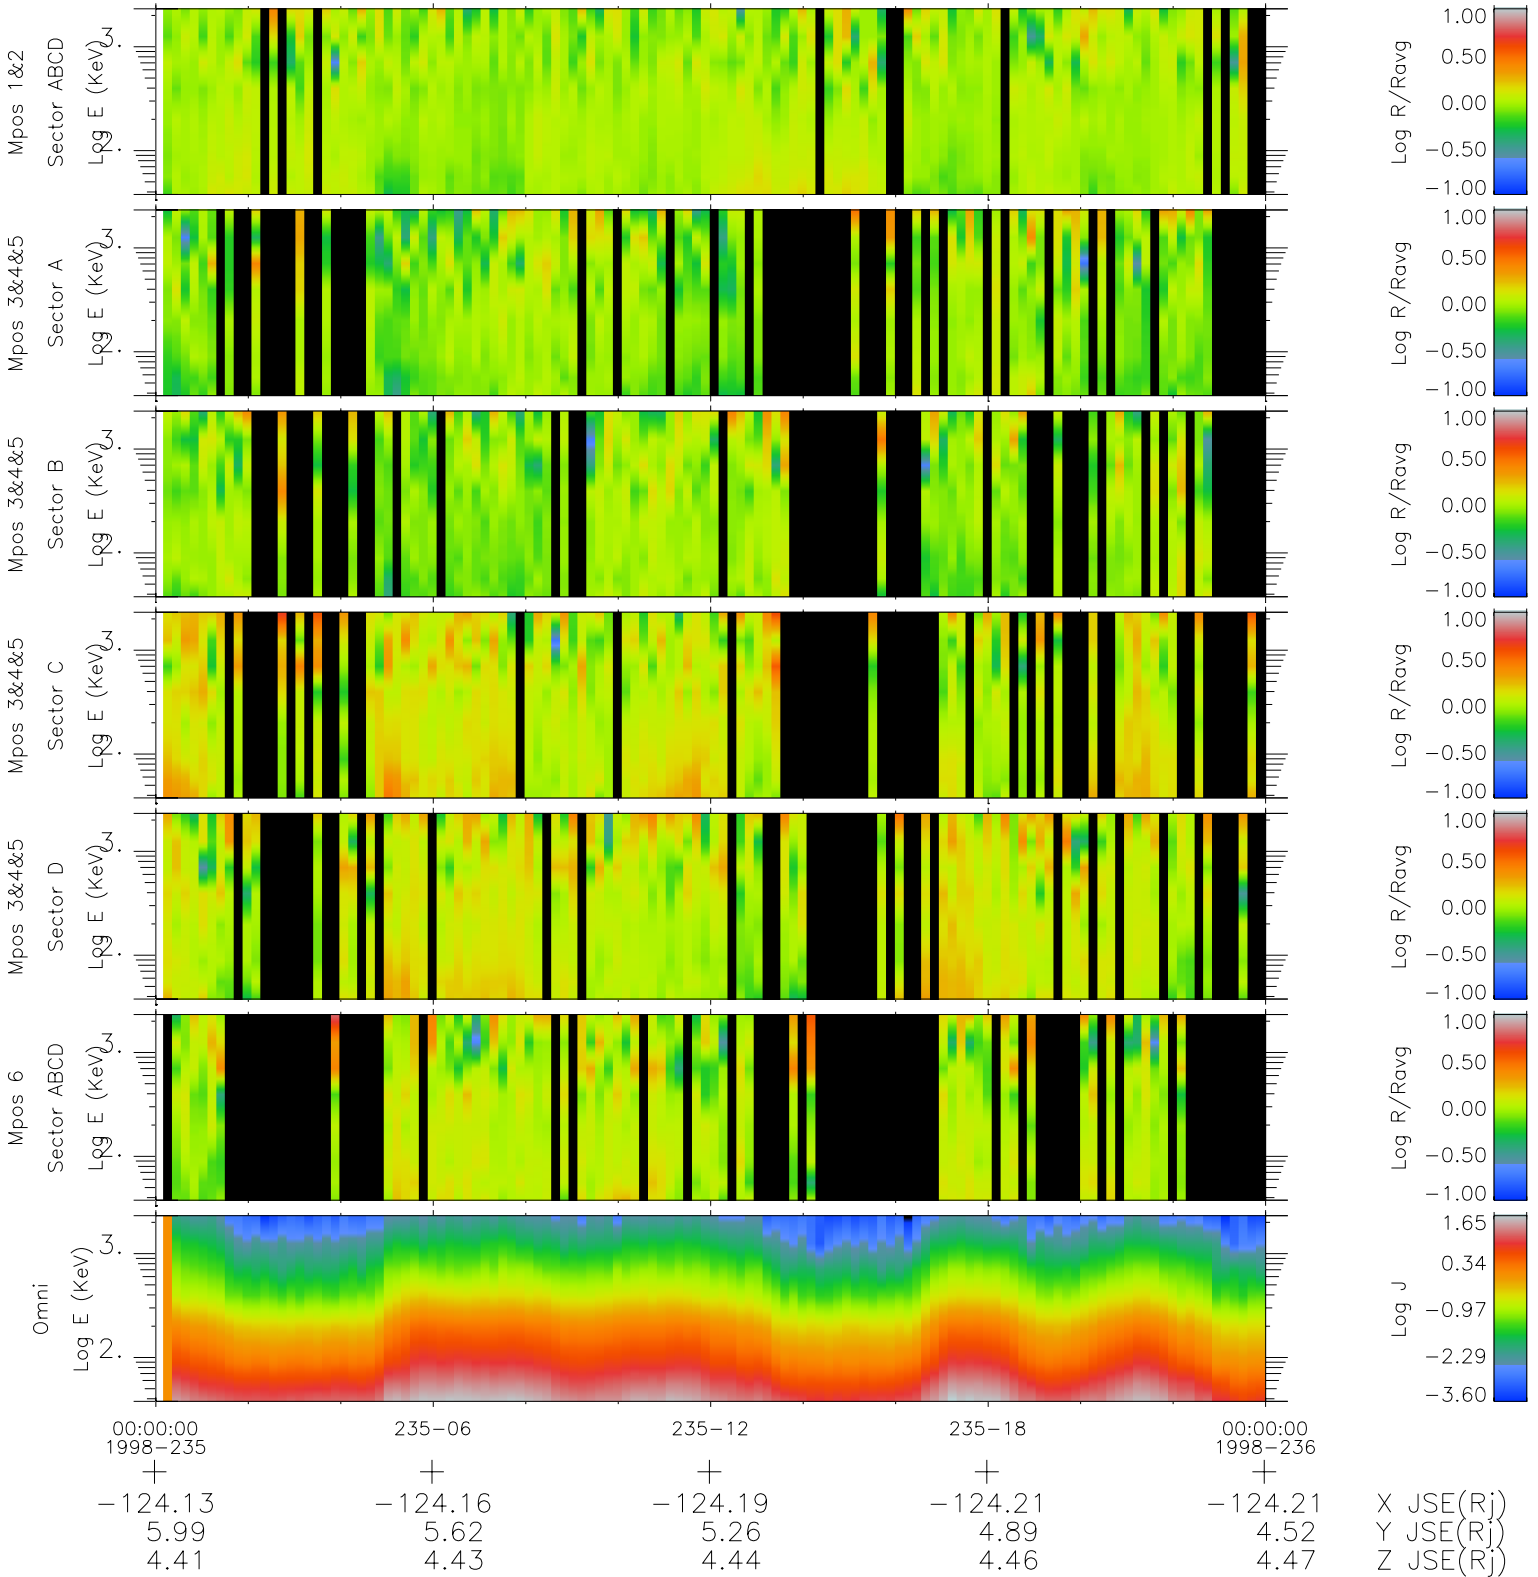

Galileo EPD Real Time R6 Ions Spectra 98235

Software Version: RTSPEC_R6 V 1.20
 Data Production: 06-03-00
 Plot Production: Sun Sep 16 12:00:29 2001
 Color File: wondr3
 Geofactor File: 1.1

- ◇ = Jupiter look direction
- = Corotation look direction