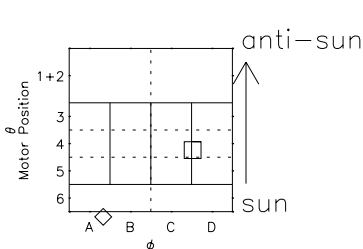

Galileo EPD Real Time R6 Ions Spectra 98235

Software Version: RTSPEC_R6 V 1.20
 Data Production: 06-03-00
 Plot Production: Sun Sep 16 12:00:29 2001
 Color File: wondr3
 Geofactor File: 1.1

- ◇ = Jupiter look direction
- = Corotation look direction