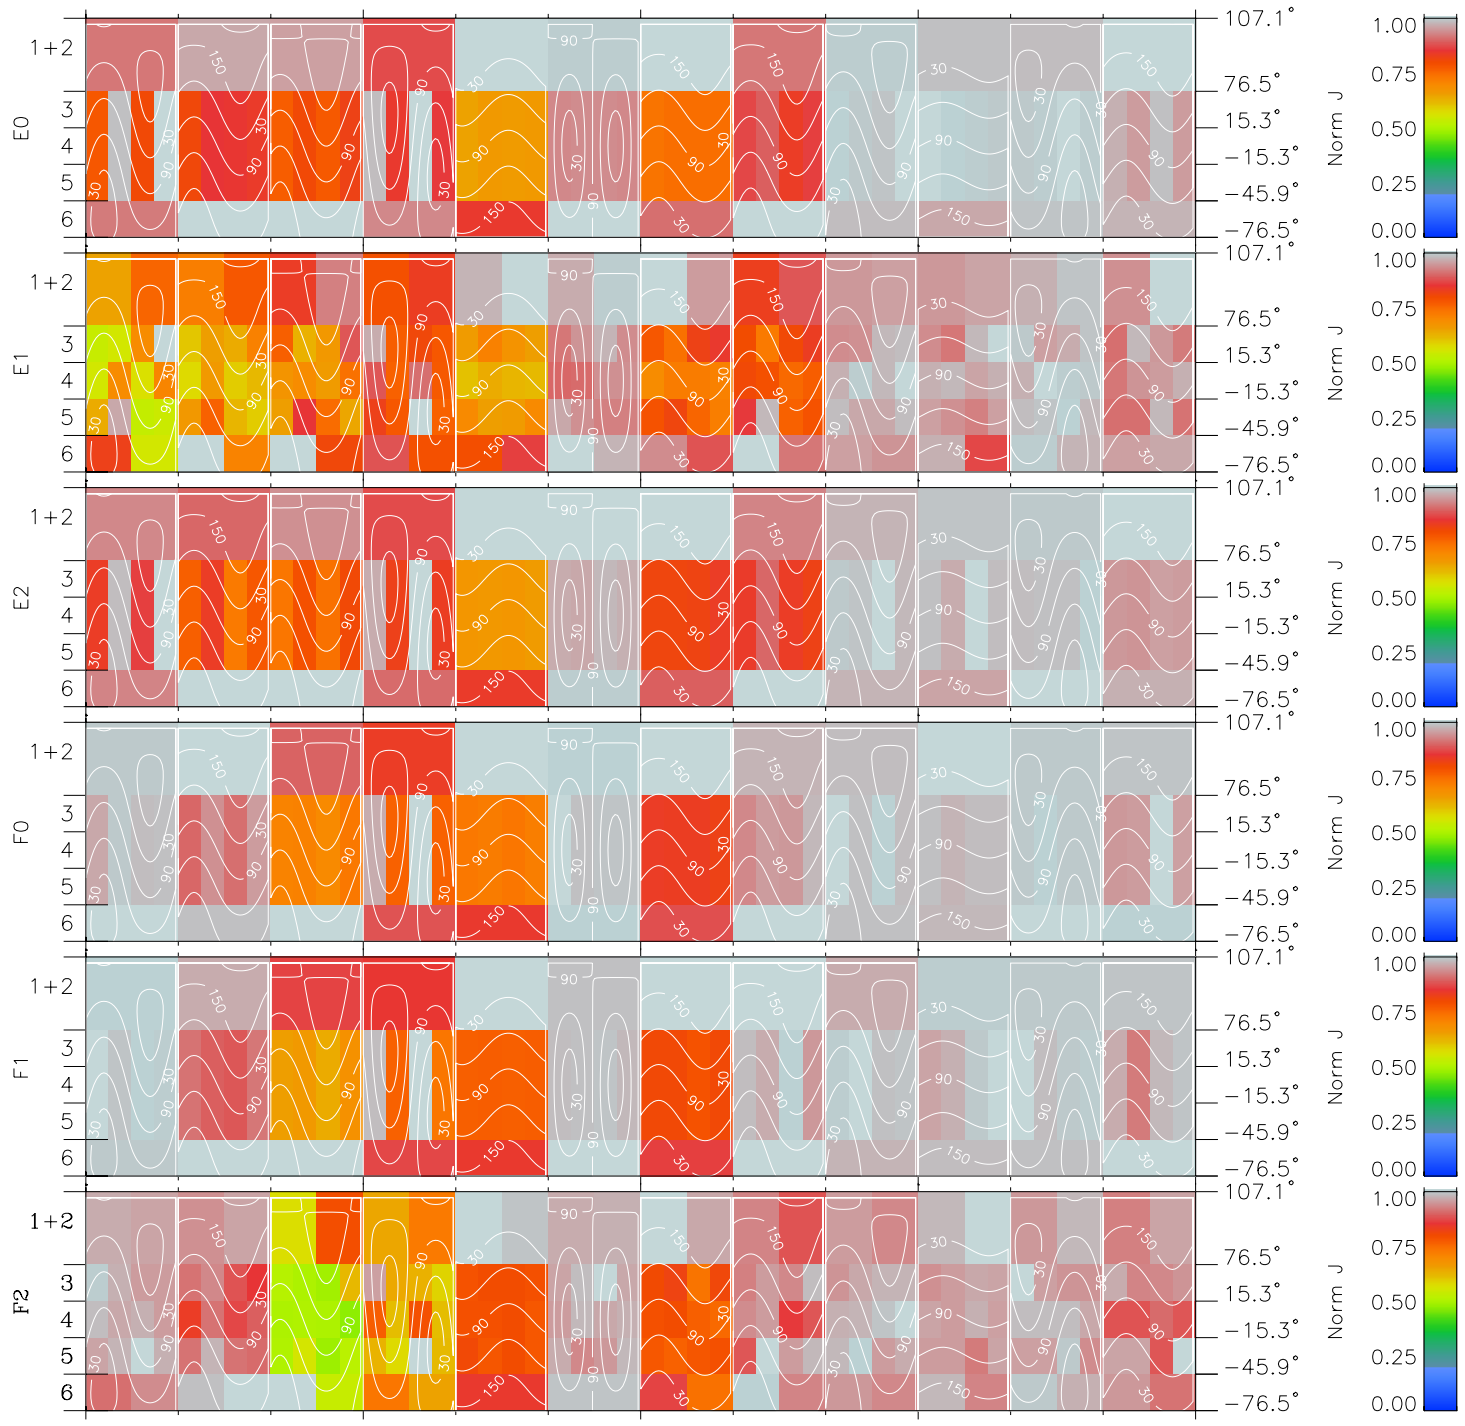

Galileo EPD Real Time All-Sky Anisotropies 98235

Software Version: RTSKY_NORM V 1.20
 Data Production: 06-03-00
 Plot Production: Sun Sep 16 12:01:26 2001
 Color File: wondr3
 Geofactor File: 1.1

Time	1998-235	06	12	18	1998-236	
+						X JSE(R _j)
-124.13	-124.16	-124.19	-124.21	-124.21		Y JSE(R _j)
5.99	5.62	5.26	4.89	4.52		Z JSE(R _j)
4.41	4.43	4.44	4.46	4.47		

- ◇ = Jupiter look direction
- = Corotation look direction