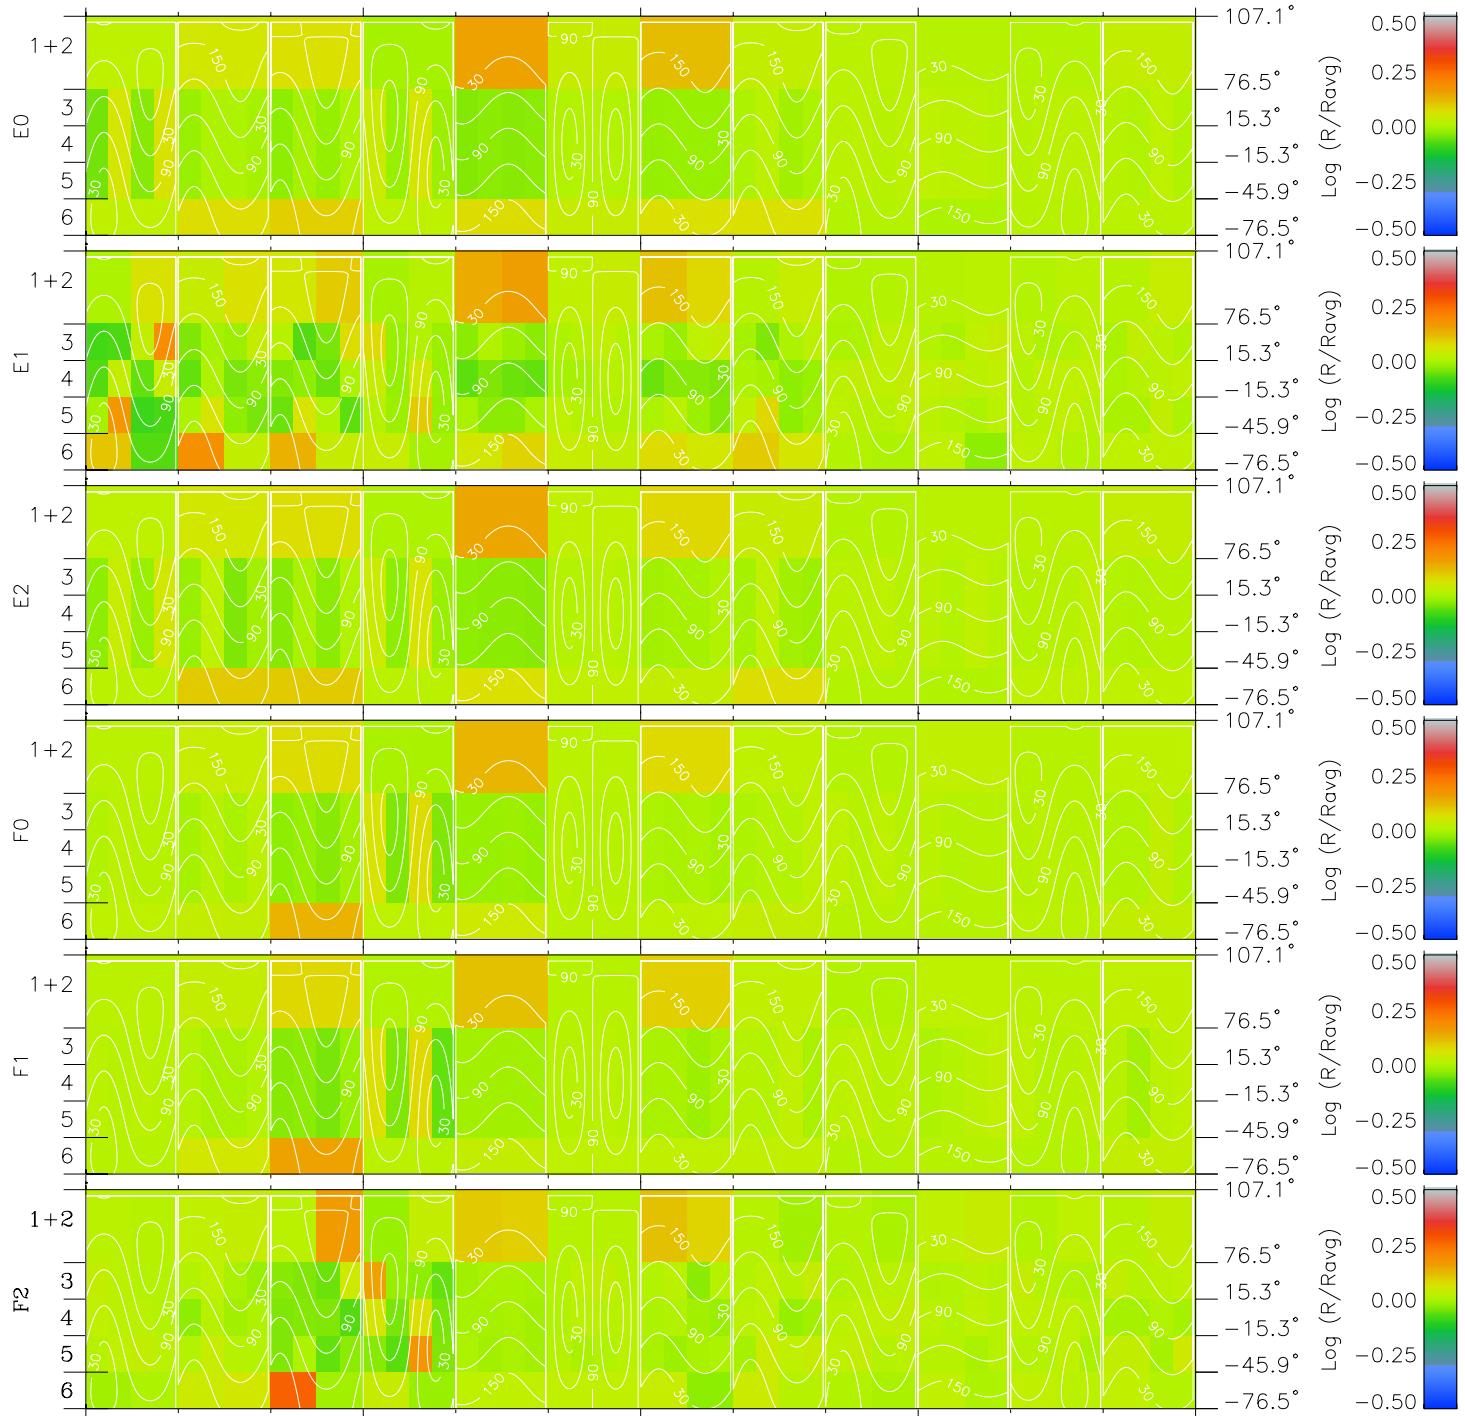

# Galileo EPD Real Time All-Sky Anisotropies 98235

Software Version: RTSKY\_MEAN V 1.20  
 Data Production: 06-03-00  
 Plot Production: Sun Sep 16 12:00:55 2001  
 Color File: wondr3  
 Geofactor File: 1.1

00:00:00 1998-235	235-06	235-12	235-18	00:00:00 1998-236	
+	+	+	+	+	
-124.13	-124.16	-124.19	-124.21	-124.21	X JSE(R <sub>j</sub> )
5.99	5.62	5.26	4.89	4.52	Y JSE(R <sub>j</sub> )
4.41	4.43	4.44	4.46	4.47	Z JSE(R <sub>j</sub> )

- ◇ = Jupiter look direction
- = Corotation look direction