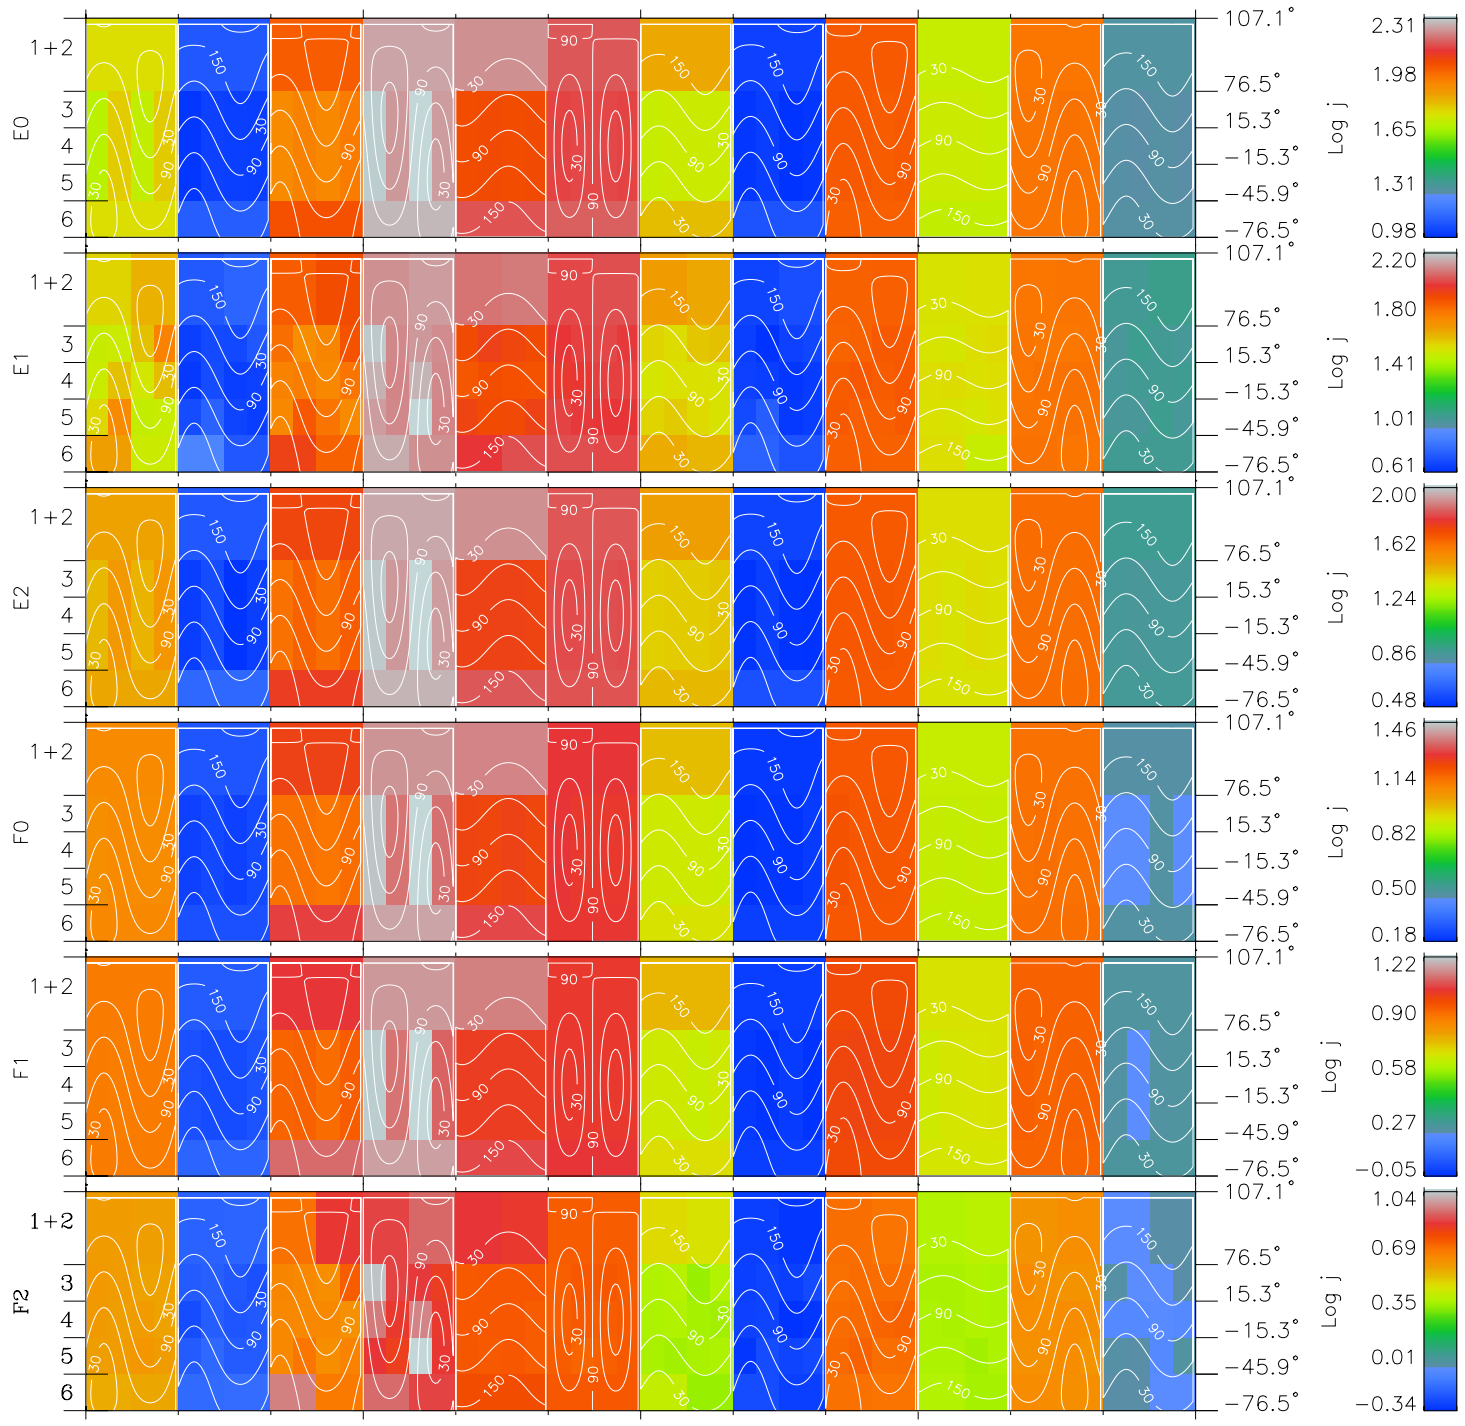

Galileo EPD Real Time All-Sky Anisotropies 98235

Software Version: RTSKY_FLUX V 1.20
 Data Production: 06-03-00
 Plot Production: Sun Sep 16 12:01:11 2001
 Color File: wondr3
 Geofactor File: 1.1

00:00:00 1998-235	235-06	235-12	235-18	00:00:00 1998-236	
+	+	+	+	+	
-124.13	-124.16	-124.19	-124.21	-124.21	X JSE(R _j)
5.99	5.62	5.26	4.89	4.52	Y JSE(R _j)
4.41	4.43	4.44	4.46	4.47	Z JSE(R _j)

- ◇ = Jupiter look direction
- = Corotation look direction