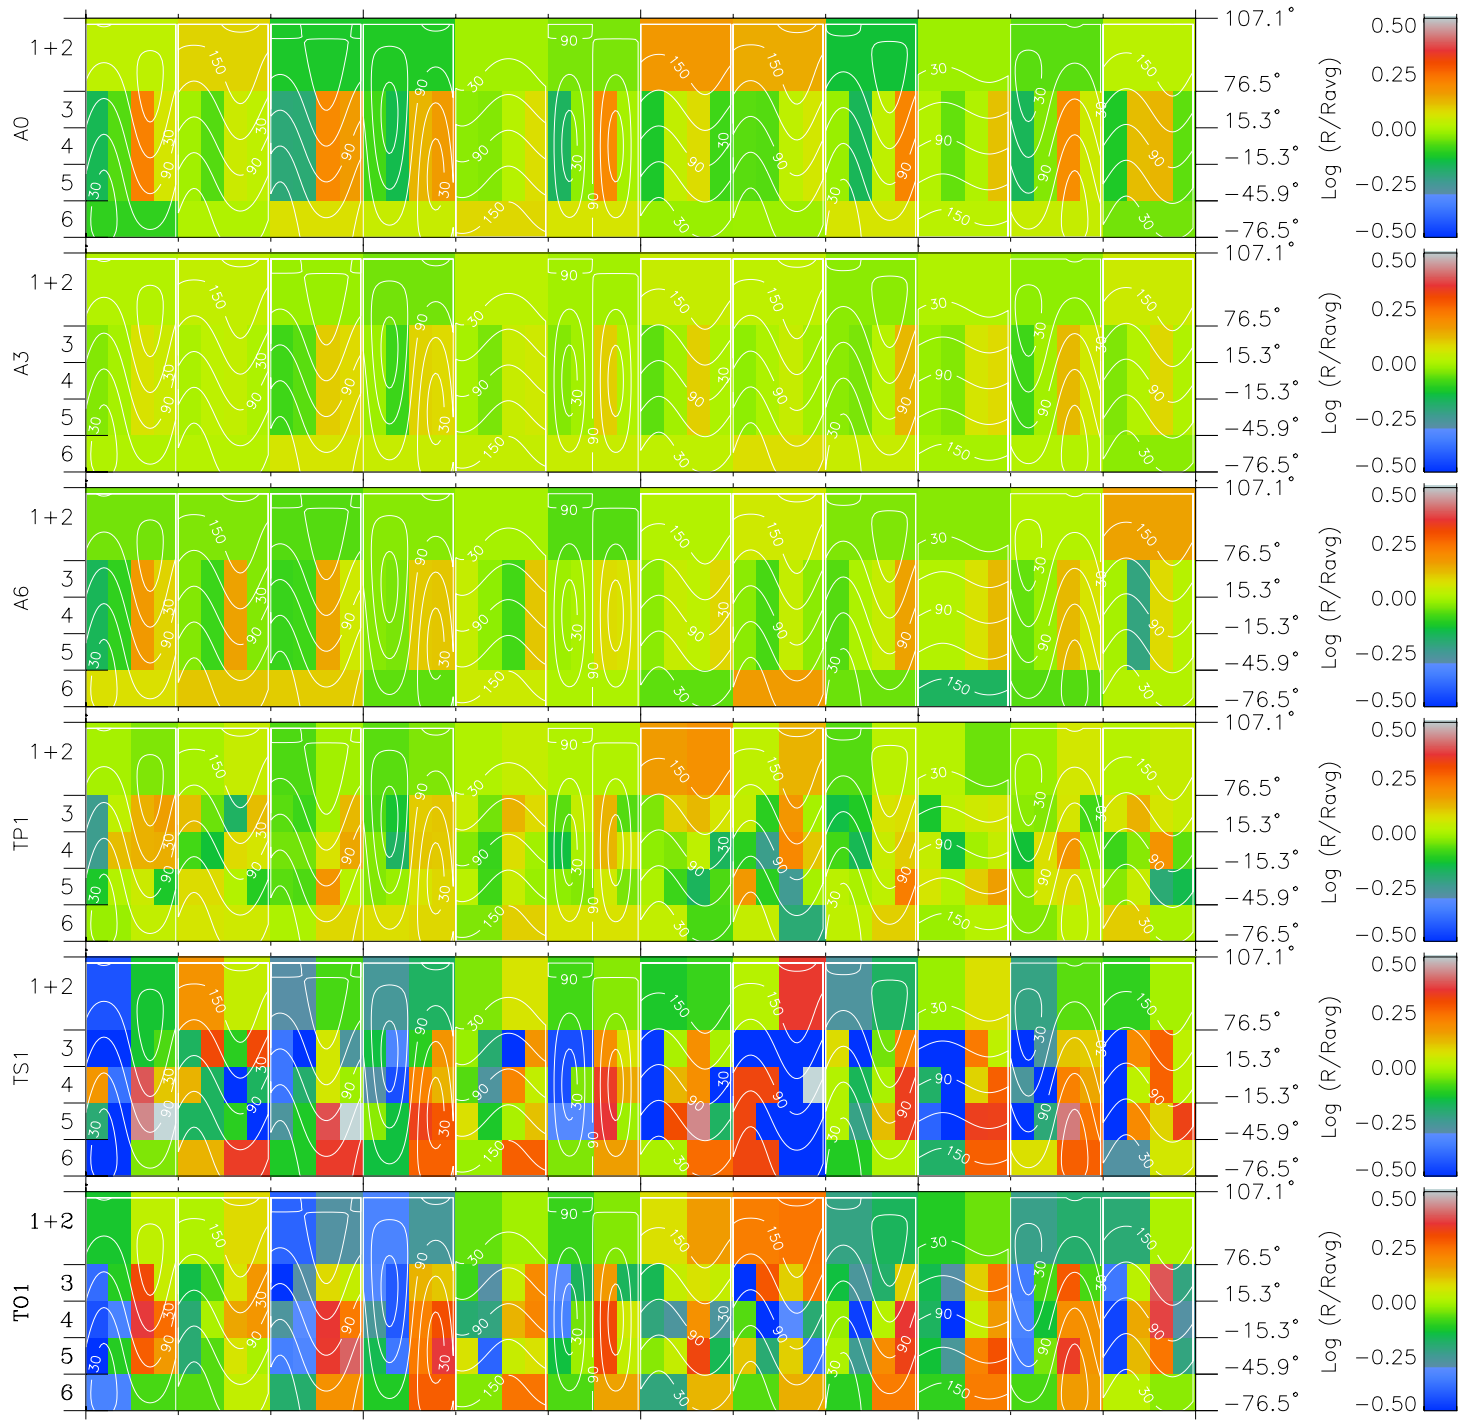

Galileo EPD Real Time All-Sky Anisotropies 98235

Software Version: RTSKY_MEAN V 1.20
 Data Production: 06-03-00
 Plot Production: Sun Sep 16 12:00:48 2001
 Color File: wondr3
 Geofactor File: 1.1

Time	1998-235	235-06	235-12	235-18	1998-236	
+	-124.13	-124.16	-124.19	-124.21	-124.21	X JSE(R _j)
	5.99	5.62	5.26	4.89	4.52	Y JSE(R _j)
	4.41	4.43	4.44	4.46	4.47	Z JSE(R _j)

- ◇ = Jupiter look direction
- = Corotation look direction